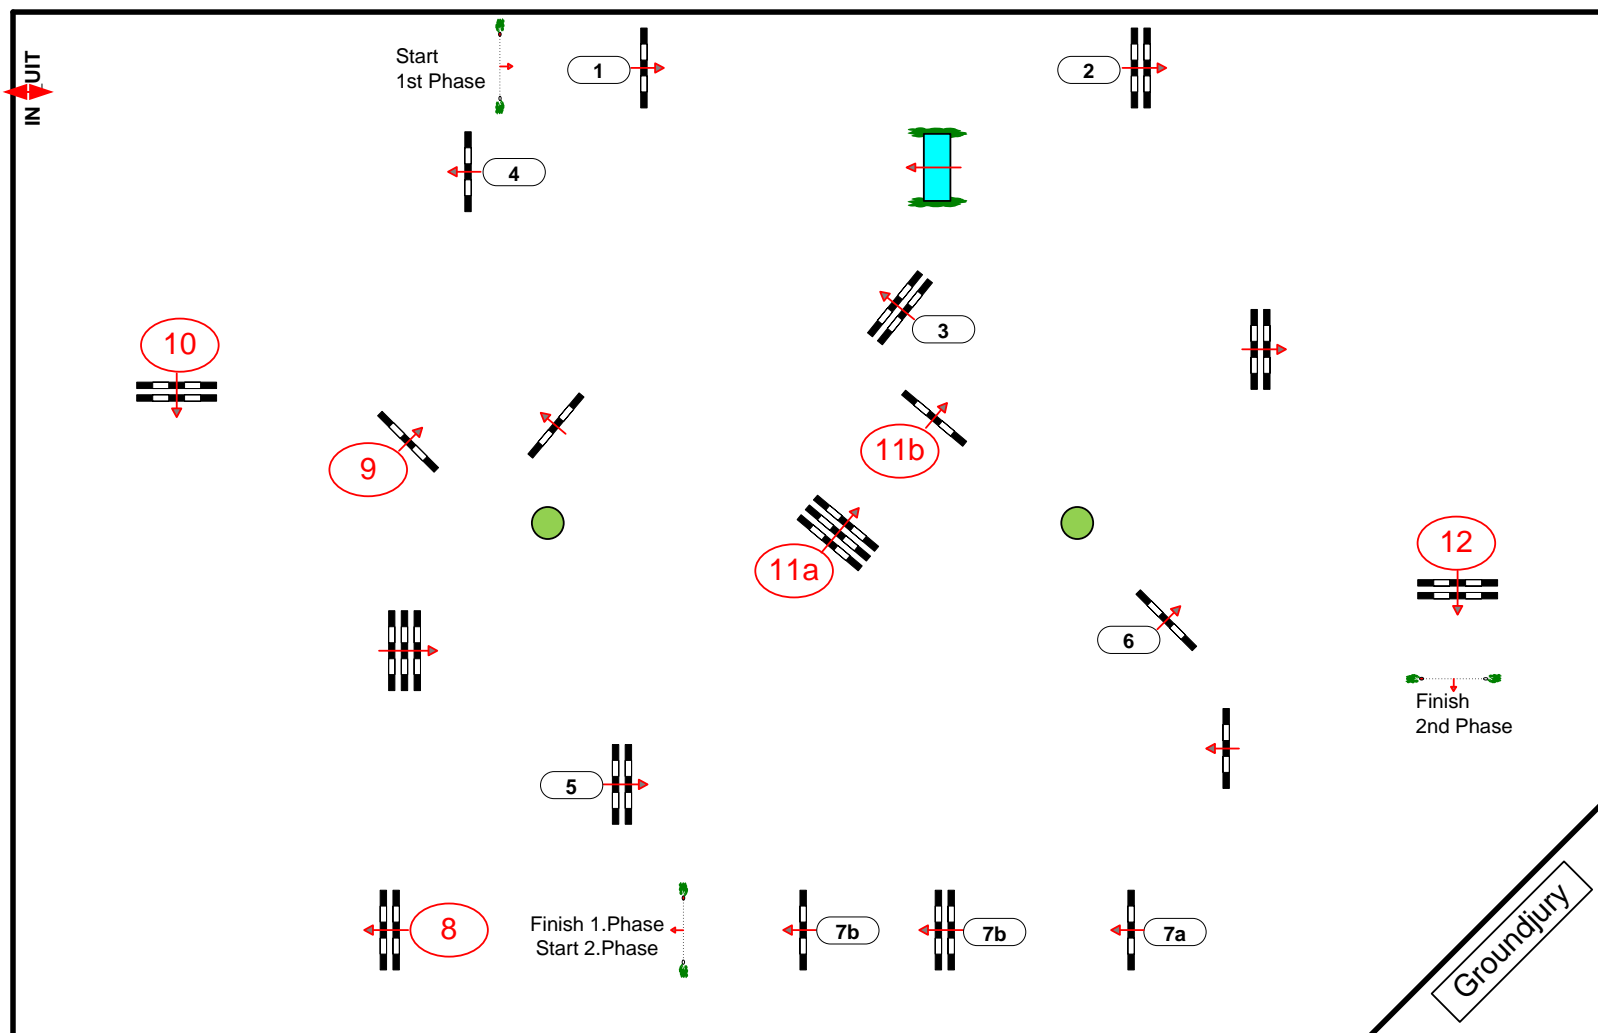

CSI** CONCOURS HIPPIQUE HAARLEMMERMEER 2013

Class No.: S7

International Competition

Competition in two Phases

zaterdag 20 juli 2013

Table: A/A

National RG:

FEI RG / Art. 274.5.6

Height: 1,35 m

Speed: 350 m/min

Length: 350 m

Time allowed: 60 sec

Time limit: 120 sec

Obstacles: 7

Efforts: 9

Penalty sec

Closed combination:

2nd Phase:

8-12

Length: 280 m

Time allowed: 48 sec

Time limit: 96 sec

2nd Jump-off:

Length: 0 m

Time allowed: 0 sec

Time limit: 0 sec