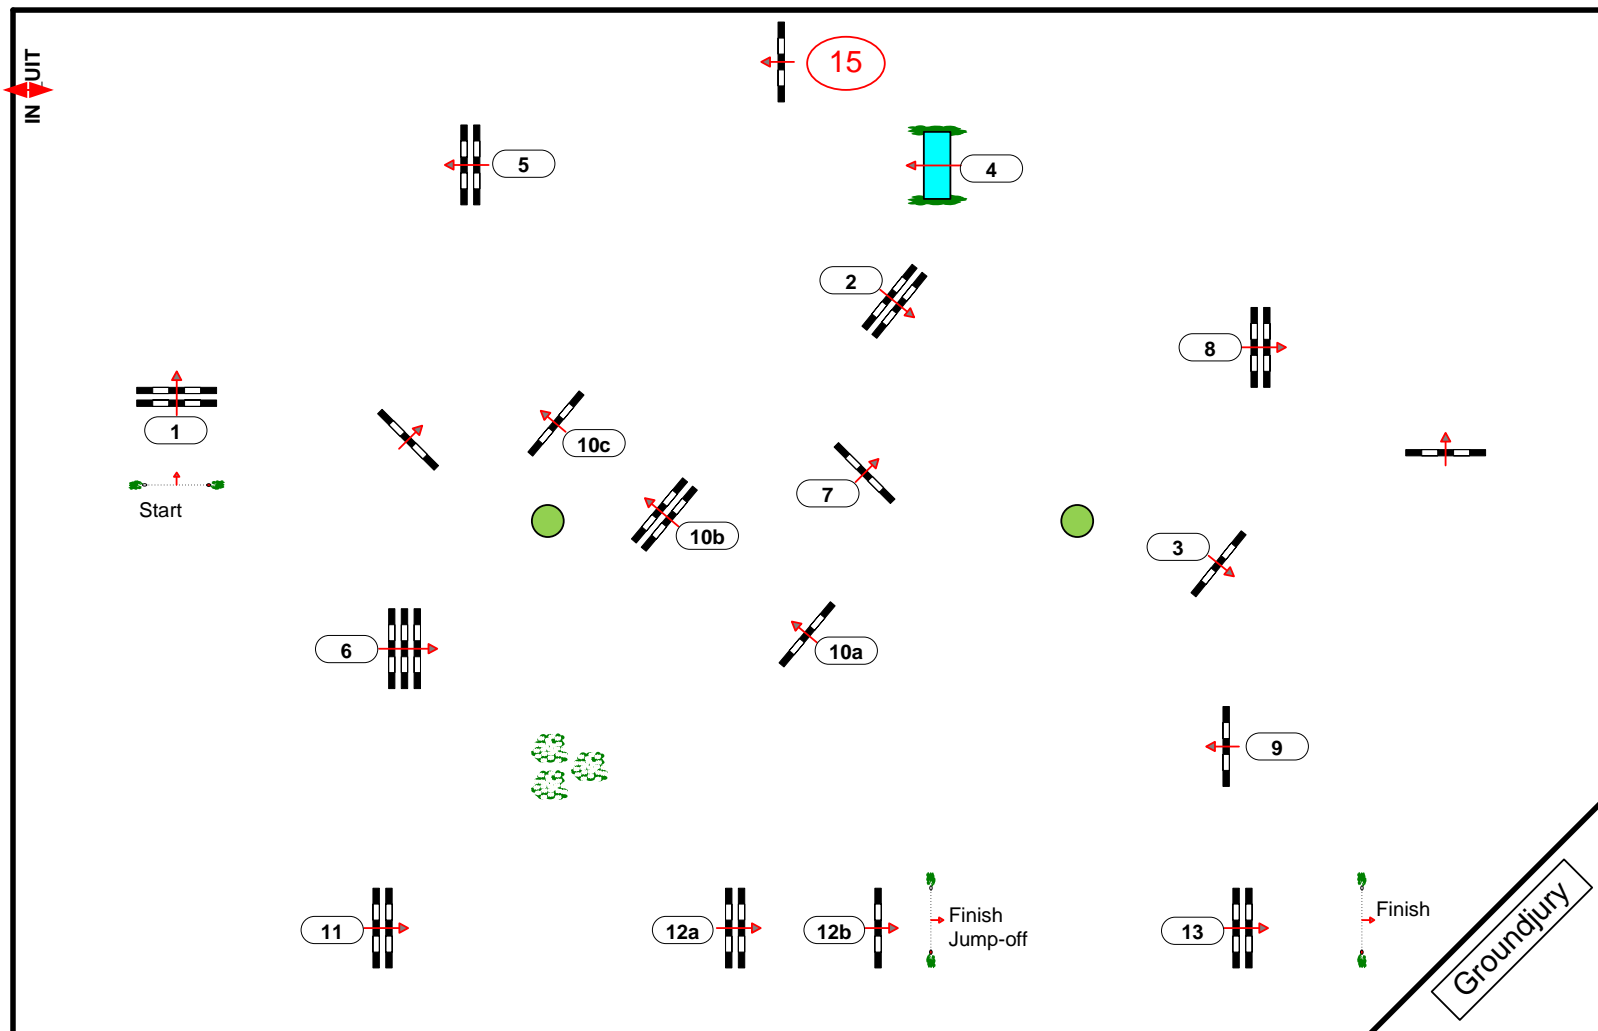

CSI** CONCOURS HIPPIQUE HAARLEMMERMEER 2013

Class No.: S9

Grand Prix Haarlemmermeer

Competition with one jump-off

zaterdag 20 juli 2013

Table: A

National RG:

FEI RG / Art. 238.2.2

Height: 1,45 m

Speed: 375 m/min

Length: 0 m

Time allowed: 0 sec

Time limit: 0 sec

Obstacles: 13

Efforts: 16

Penalty sec

Closed combination:

1st Jump-off:

1-2-15-7-10b-10c-12a

Length: 330 m

Time allowed: 53 sec

Time limit: 106 sec

2nd Jump-off:

Length: 0 m

Time allowed: 0 sec

Time limit: 0 sec