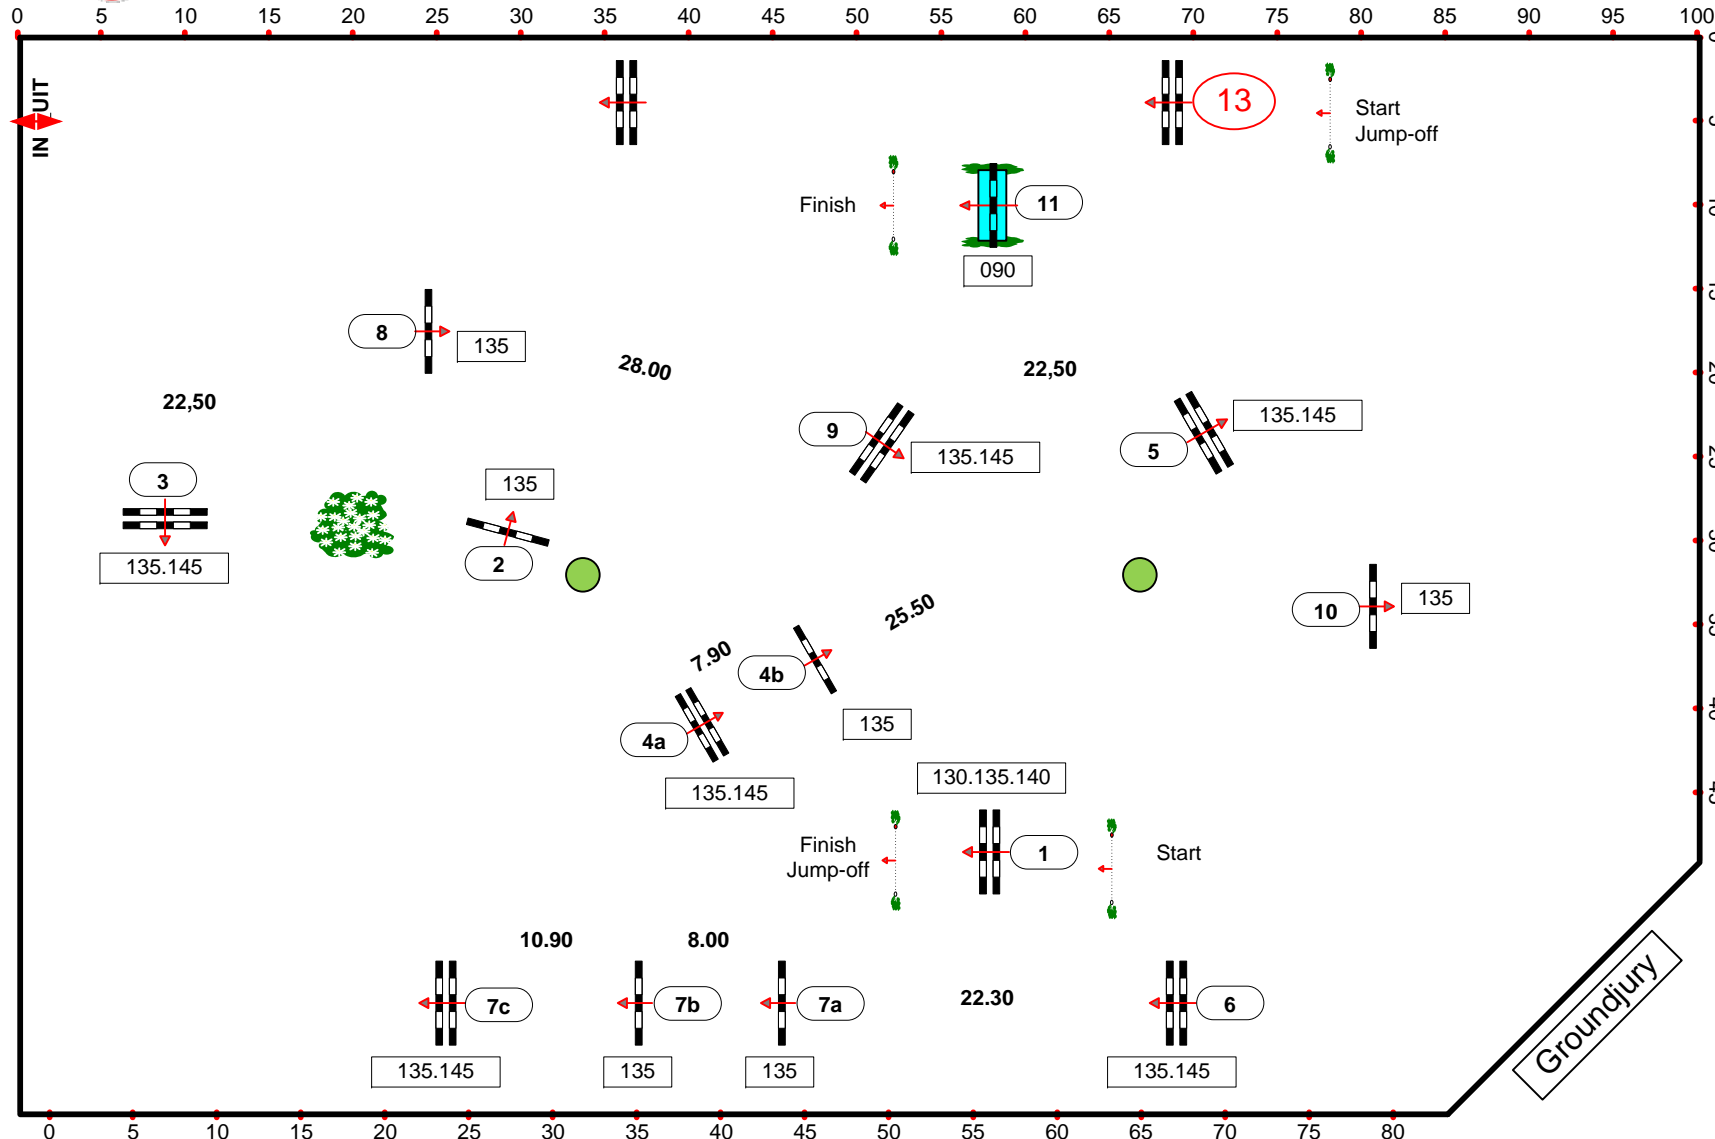

CSI** CONCOURS HIPPIQUE HAARLEMMERMEER 2013

Class No.: S1

International Competition

Competition with one jump-off

donderdag 18 juli 2013

Table: A
National RG:
FEI RG / Art. 238-2.2
Height: 1,35 m

Speed: 375 m/min

Length: 500 m
Time allowed: 80 sec
Time limit: 160 sec

Obstacles: 11
Efforts: 14
Penalty sec
Closed combination:

1st Jump-off:

13-9-2-3-4a+4b-5-1

Length: 320 m
Time allowed: 52 sec
Time limit: 104 sec

2nd Jump-off:

Length: 0 m
Time allowed: 0 sec
Time limit: 0 sec

Course Designers:
Marc Kasius (NED)
Cor Snel (NED)