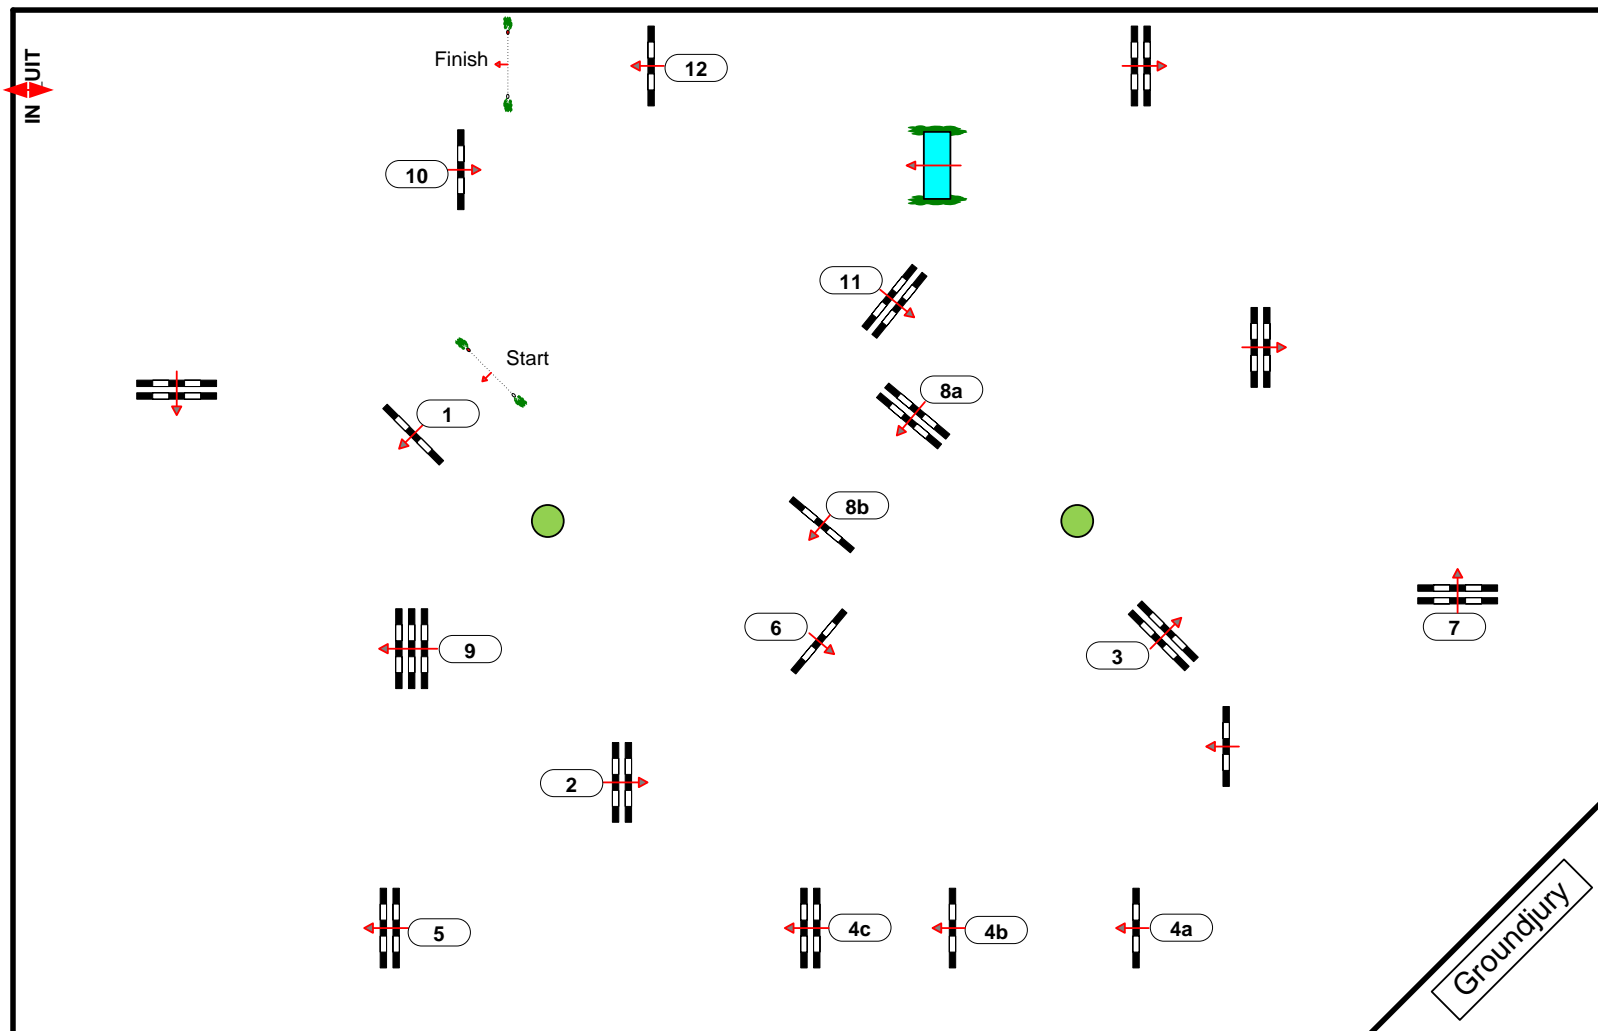

CSI** CONCOURS HIPPIQUE HAARLEMMERMEER 2013

Class No.: S8

International Competition

Competition against the clock

zaterdag 20 juli 2013

Table: A/A
National RG:
FEI RG / Art. 238.2.1
Height: 140 m

Speed: 375 m/min

Length: 550 m
Time allowed: 88 sec
Time limit: 176 sec

Obstacles: 12
Efforts: 15
Penalty sec
Closed combination:

In case of jump off:
5-6-7-8a-8b-10-11-12
Length: 340 m
Time allowed: 55 sec
Time limit: 110 sec

2nd Jump-off:

Length: 0 m
Time allowed: 0 sec
Time limit: 0 sec