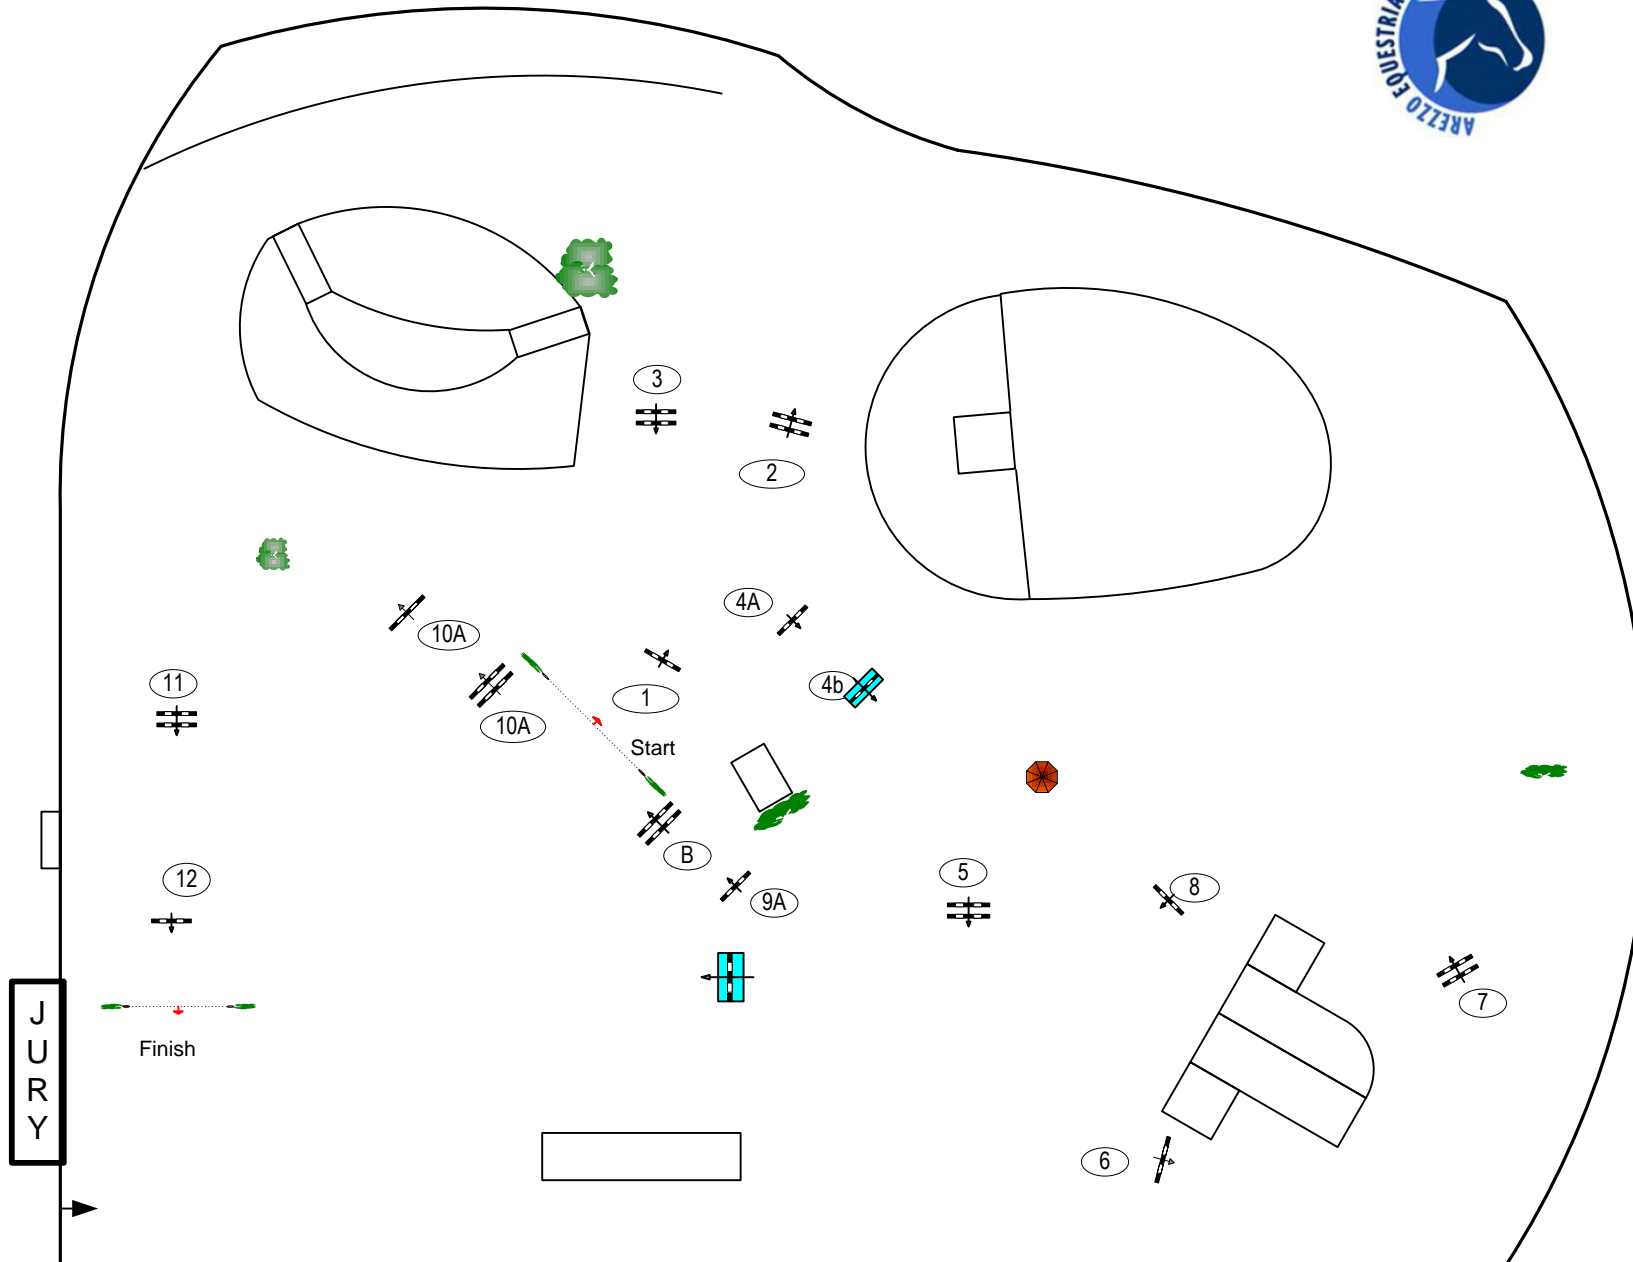

# Equestrian Style 2013

Class No.:

28

Qual. for the G P 145 L.R.

Competition against the clock

Table: A  
 National RG:  
 FEI RG / Art. 238.2.1  
 Height: 1,45 m

Speed: 350 m/min

Length: 410 m  
 Time allowed: 71 sec  
 Time limit: 142 sec

Obstacles: 12  
 Efforts: 15  
 Penalty sec  
 Closed combination:

Phase 2, Jump-Off:

Length: 0 m  
 Time allowed: 0 sec  
 Time limit: 0 sec

C. D., Elio Travagliati (ITA), Uliano Vezzani (ITA), Francois Deni (FRA)