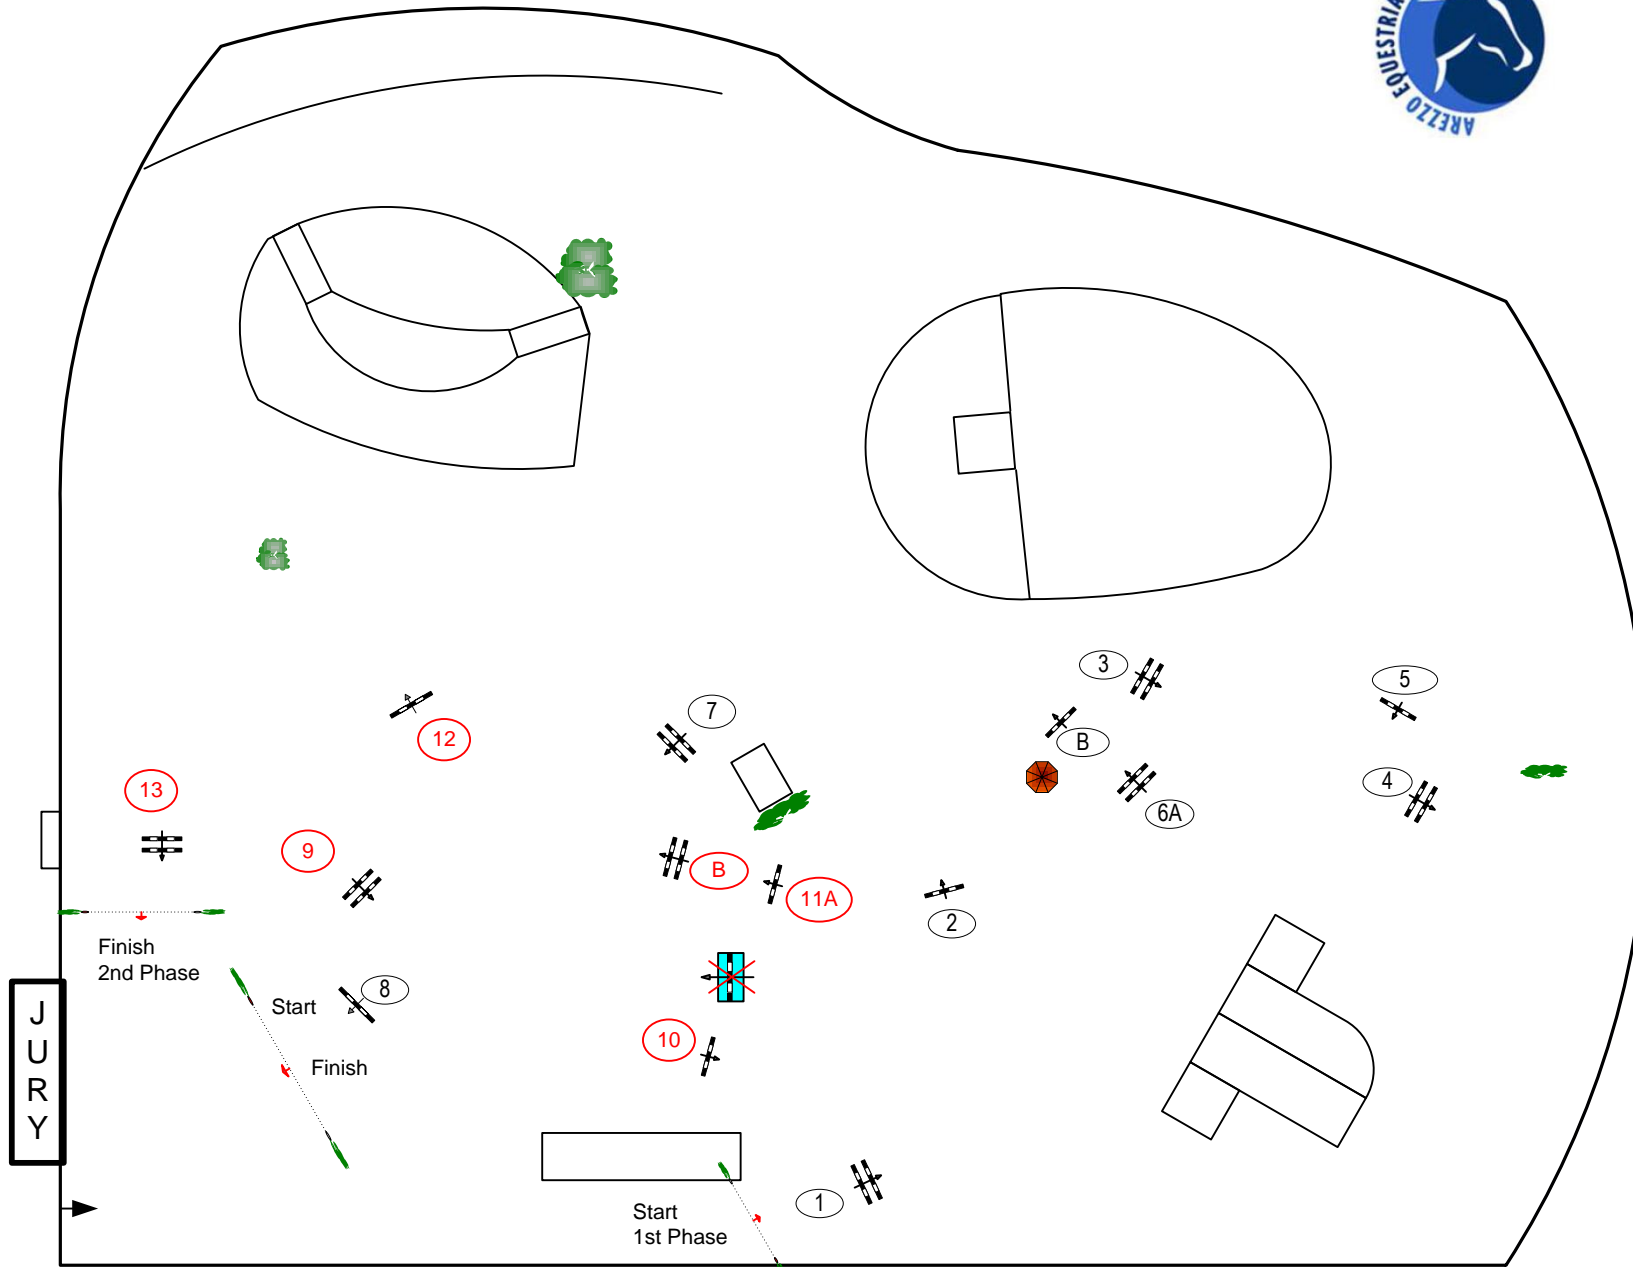

Equestrian Style 2013

Class No.:

27

International Competition 140

Competition in two Phases

Table: A
 National RG:
 FEI RG / Art. 274.5.3
 Height: 1,40 m

Speed: 350 m/min

Length: 330 m
 Time allowed: 57 sec
 Time limit: 114 sec

Obstacles: 8
 Efforts: 9
 Penalty sec
 Closed combination:

Phase 2, Jump-Off:

9-10-11A 11B 12 -13

Length: 240 m
 Time allowed: 42 sec
 Time limit: 84 sec

C. D., Elio Travagliati (ITA), Uliano Vezzani (ITA), Francois Deni (FRA)