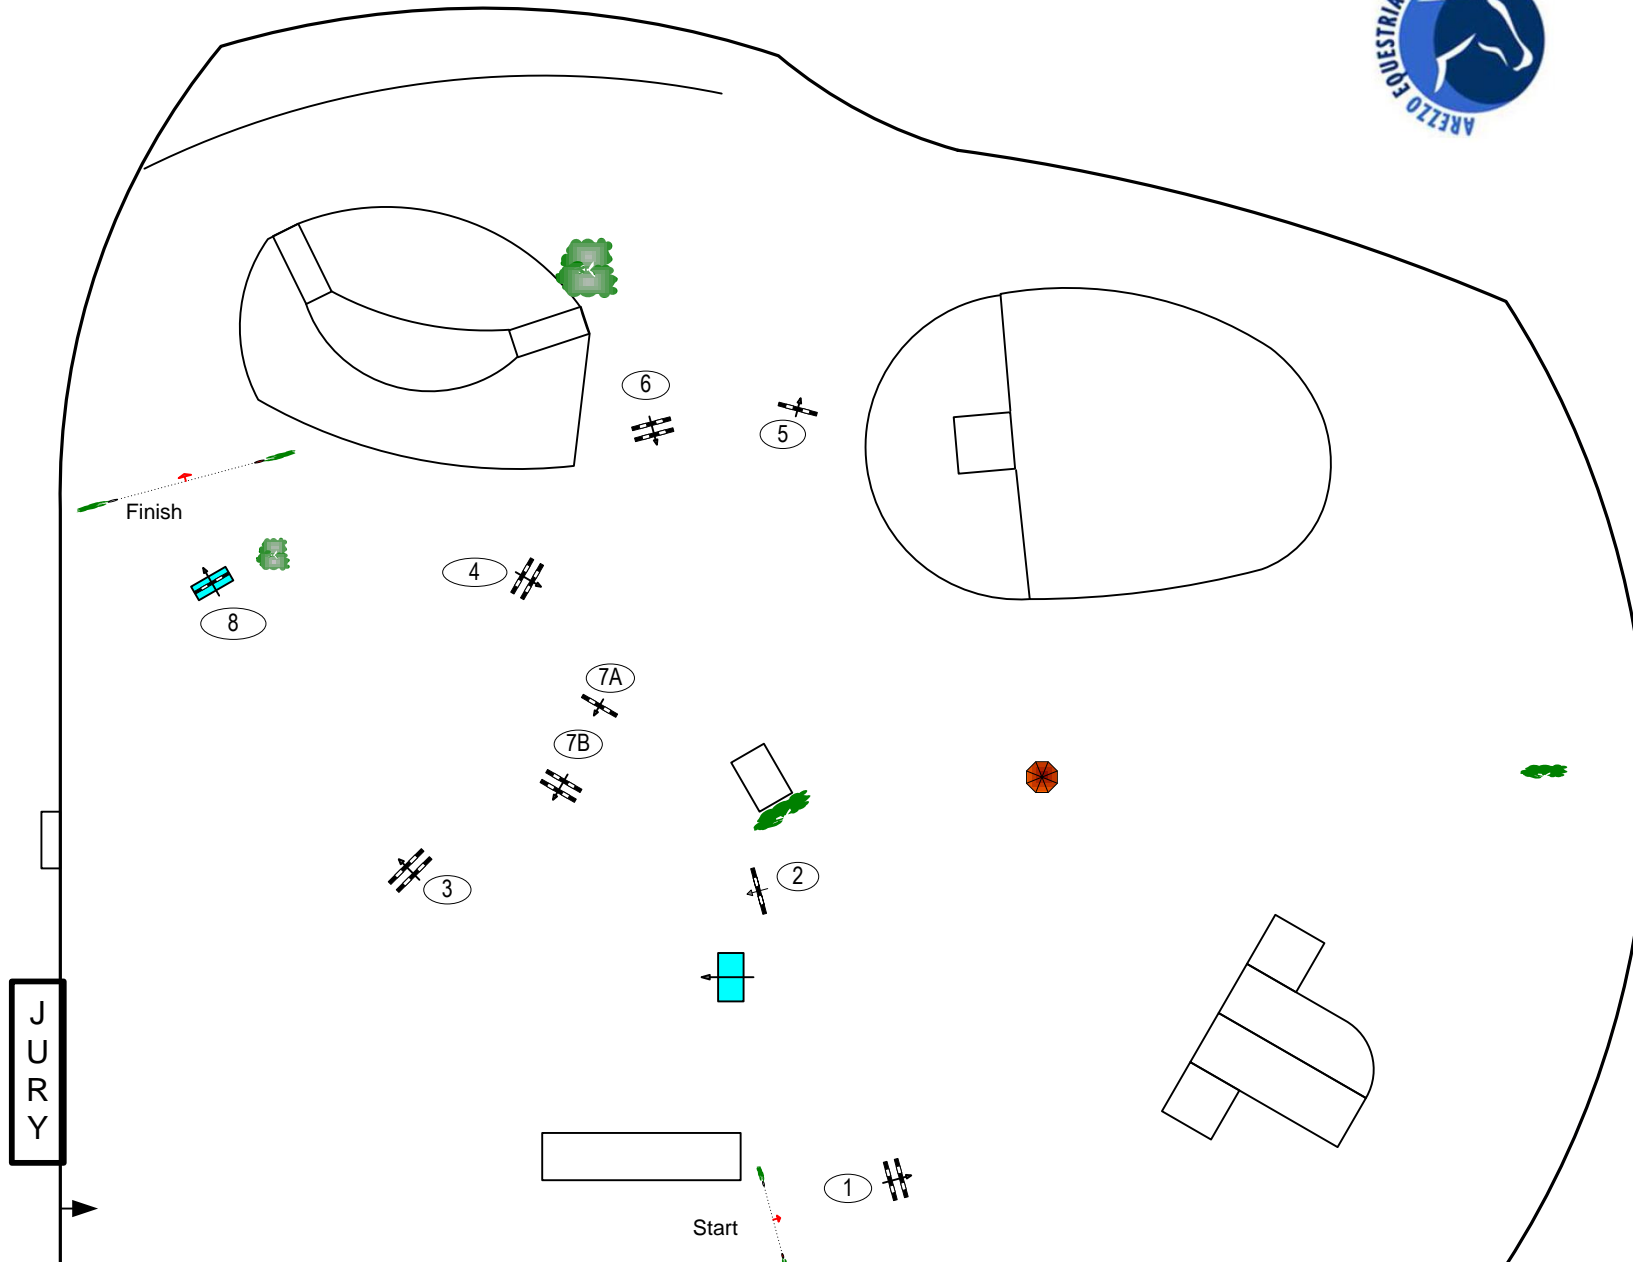

# Equestrian Style 2013

Class No.:

34

GRAND PRIX 145 L. R.

Competition over two rounds

## 2ND ROUND

Table: A  
 National RG:  
 FEI RG / Art. 273.3.3  
 Height: 1,45 m

Speed: 375 m/min

Length: 330 m  
 Time allowed: 53 sec  
 Time limit: 106 sec

Obstacles: 8  
 Efforts: 9  
 Penalty sec  
 Closed combination:

Phase 2, Jump-Off:

Length: 0 m  
 Time allowed: 0 sec  
 Time limit: 0 sec

C. D., Elio Travagliati (ITA), Uliano Vezzani (ITA), Francois Deni (FRA)