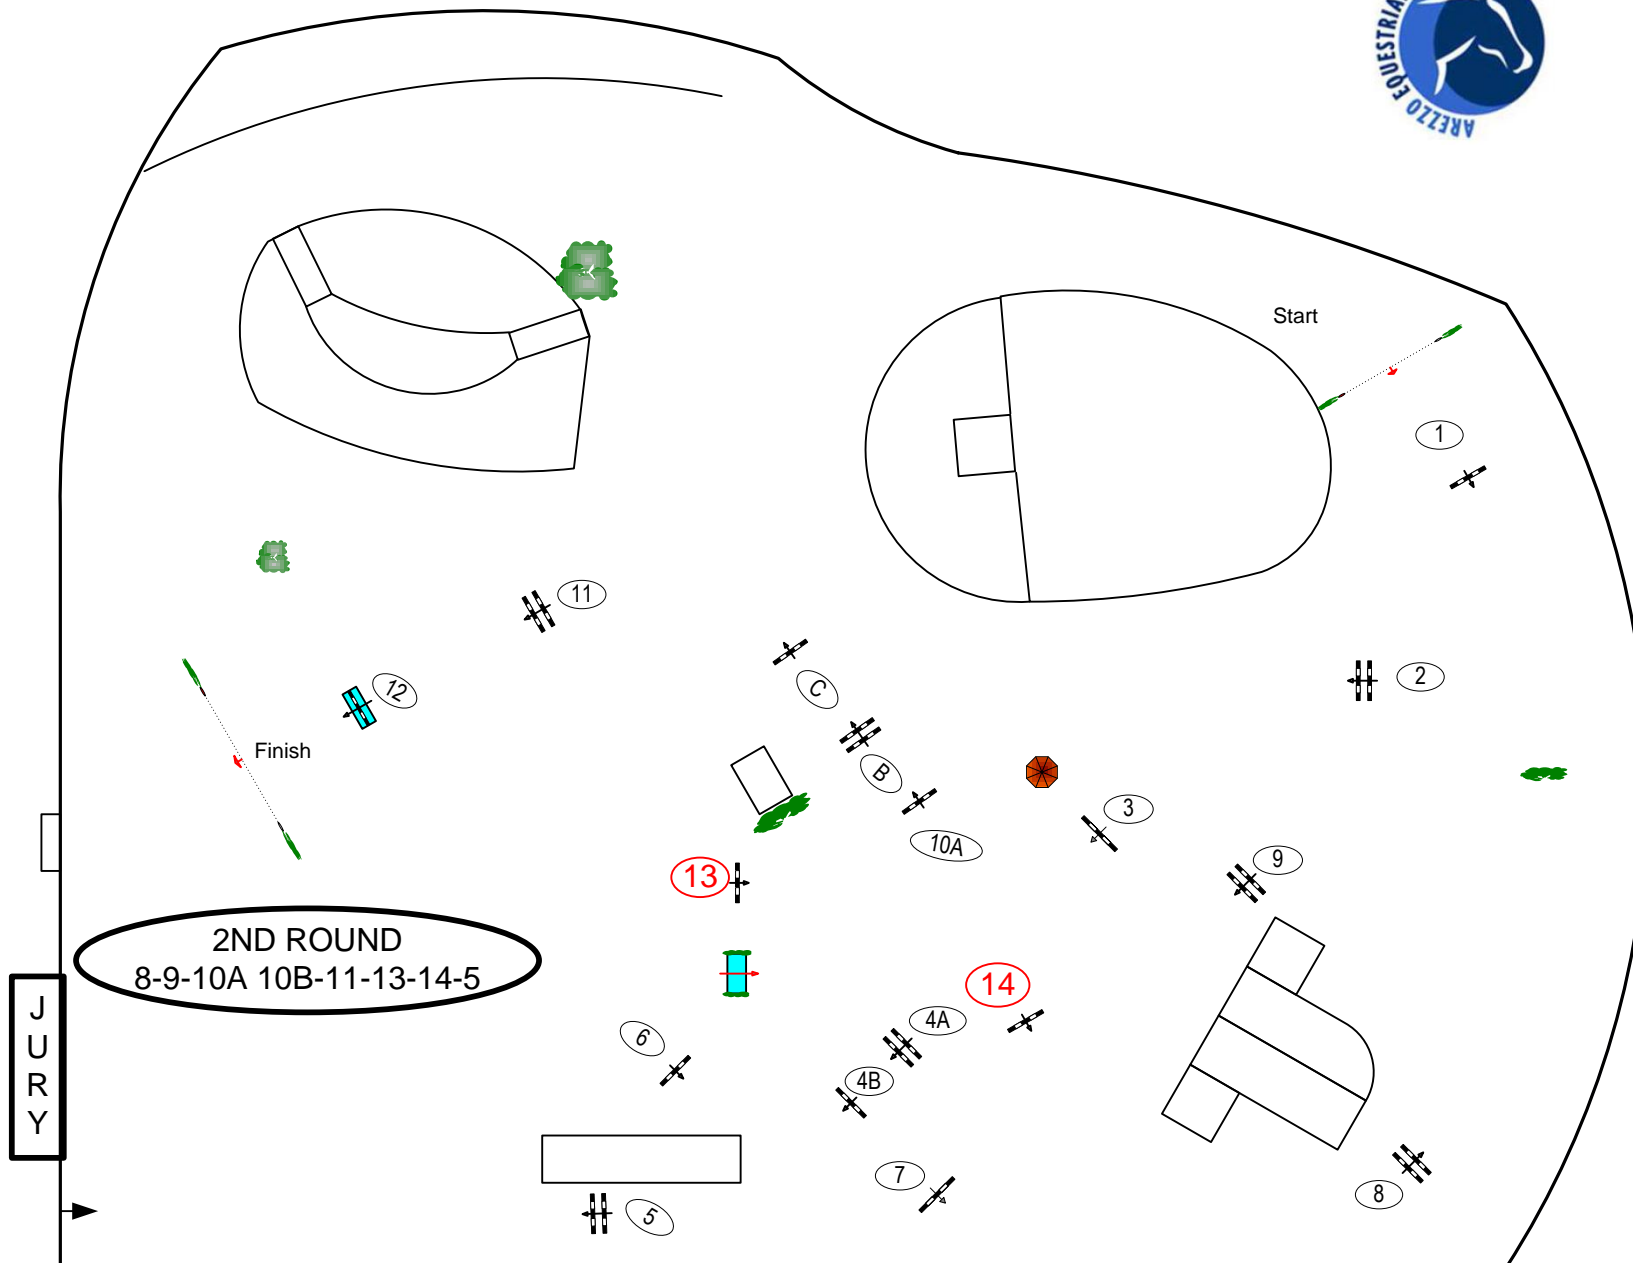

Equestrian Style 2013

CSI PONY

Class No.:

119

Grand Prix PONY 125

Competition over two rounds

Table: A
 National RG:
 FEI RG / Art. 273.3.3
 Height: 1,25 m

Speed: 350 m/min

Length: 420 m
 Time allowed: 72 sec
 Time limit: 144 sec

Obstacles: 12
 Efforts: 15
 Penalty sec
 Closed combination:

2ND Round

0

Length: 290 m
 Time allowed: 50 sec
 Time limit: 100 sec

C. D., Elio Travagliati (ITA), Uliano Vezzani (ITA), Francois Deni (FRA)