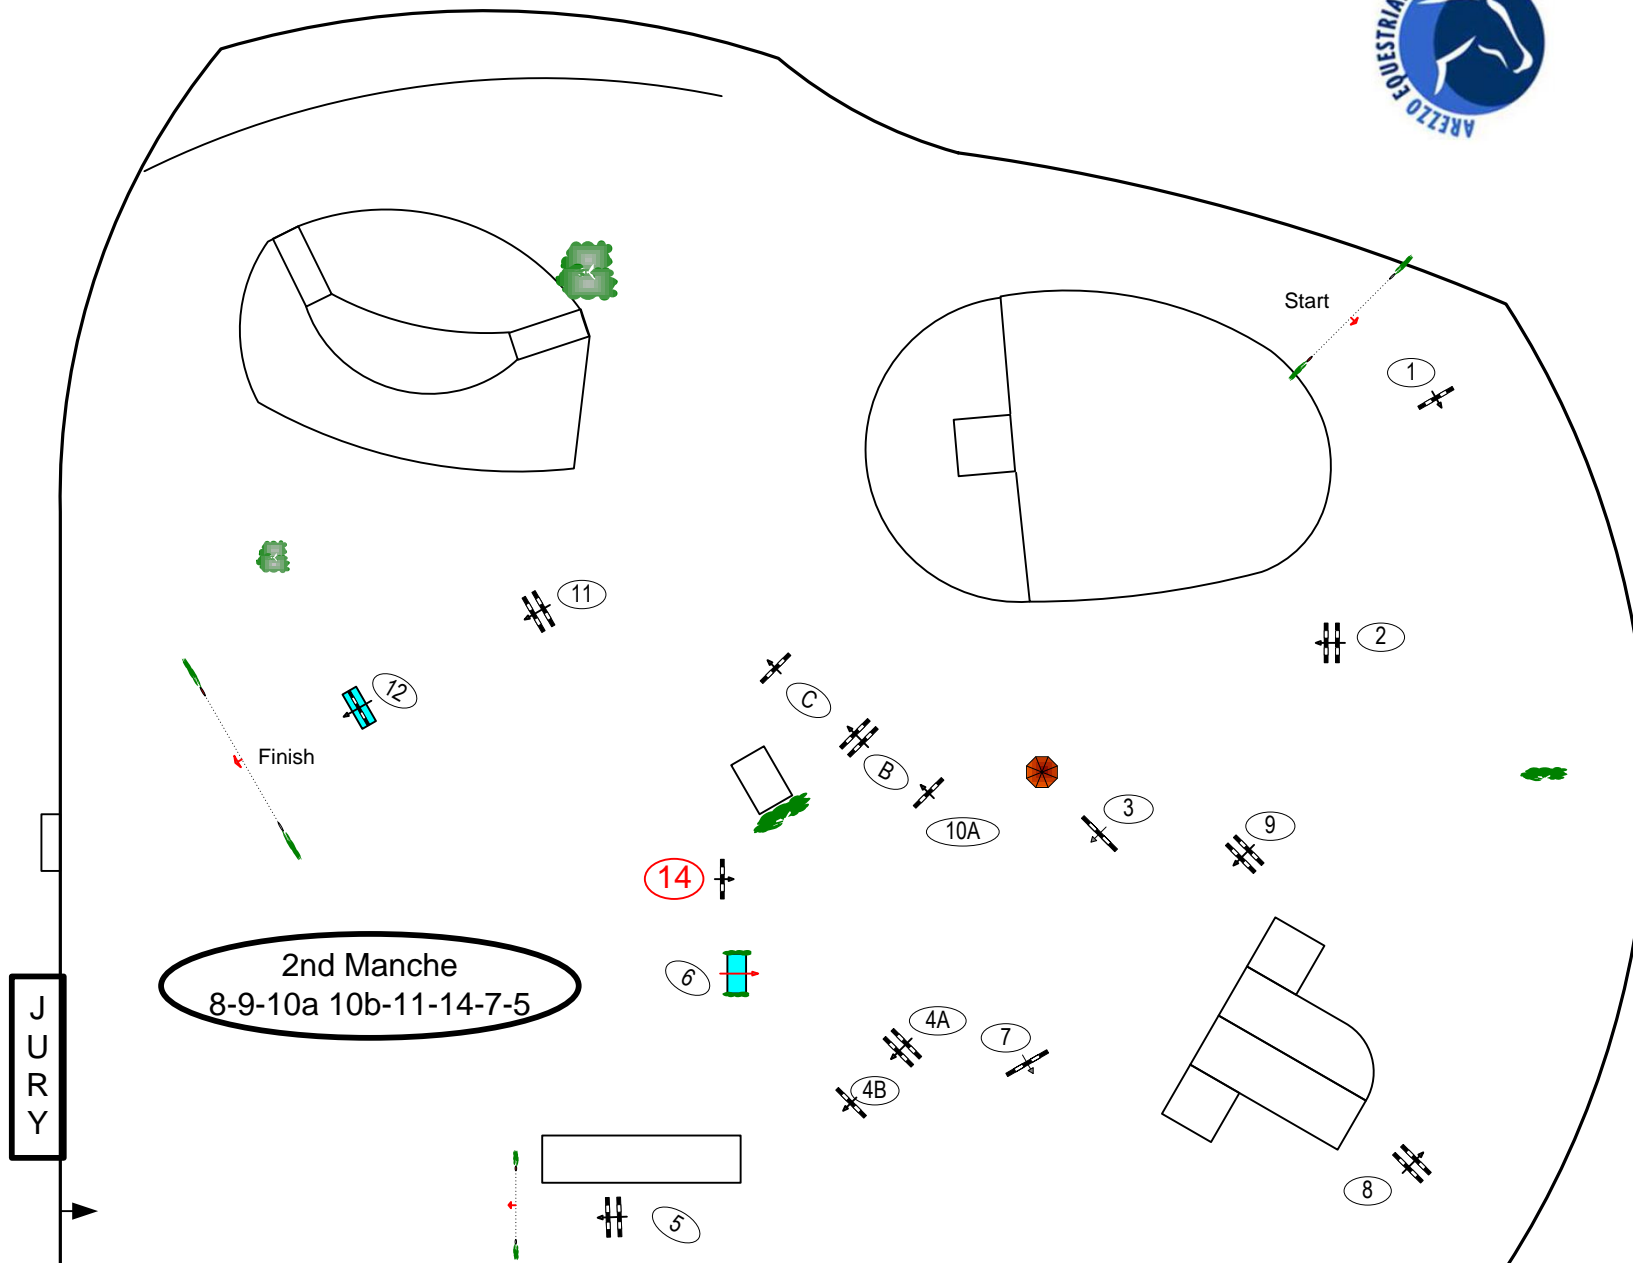

Equestrian Style 2013

CSI J

Class No.:

124

Grand Prix 140

Competition over two rounds

Table: A
 National RG:
 FEI RG / Art. 273.3.3
 Height: 1,40 m

Speed: 375 m/min

Length: 460 m
 Time allowed: 74 sec
 Time limit: 148 sec

Obstacles: 12
 Efforts: 15
 Penalty sec
 Closed combination:

Phase 2, Jump-Off:

0

Length: 300 m
 Time allowed: 48 sec
 Time limit: 96 sec

C. D., Elio Travagliati (ITA), Uliano Vezzani (ITA), Francois Deni (FRA)