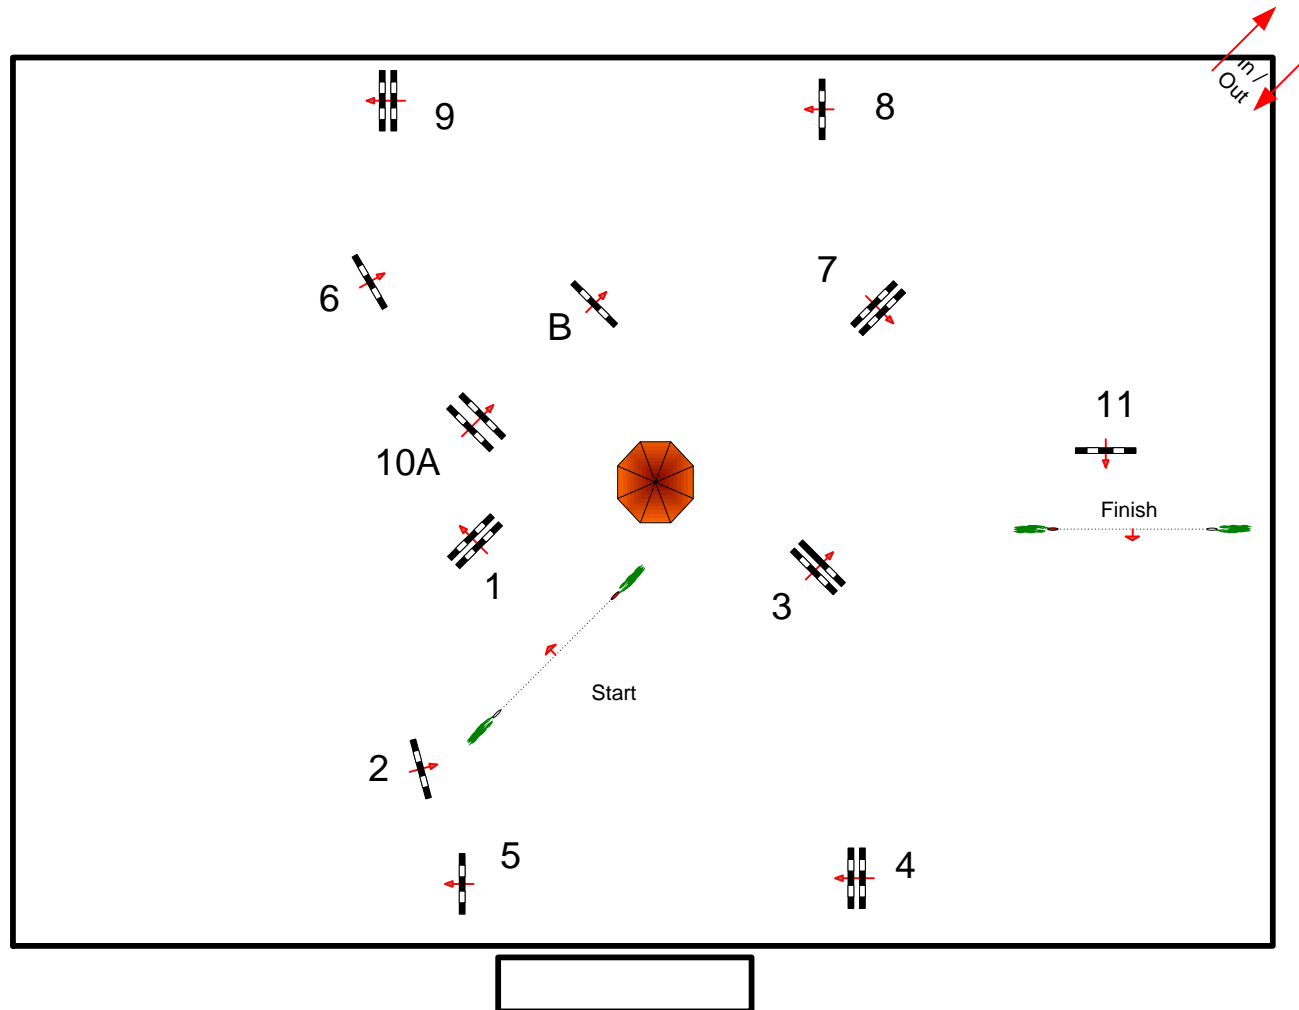

05 - 08 SEPTEMBER 2013

Class No.: 4 - 6

CSI 1 ° - 1.15 - J B - 1.15

Competition against the clock

Donnerstag, 5. September 2013

Start: 8:30

Table: A
National RG:
FEI RG / Art. 238.2.1
Height: 1.15 m

Speed: 350 m/min
Length: 470 m
Time allowed: 81 sec
Time limit: 162 sec

Obstacles: 11 :
Efforts: 12
Penalty sec:
Closed combination:

Length: 0 m
Time allowed: 0 sec
Time limit: 0 sec

2nd Jump-off:
Length: 0 m
Time allowed: 0 sec
Time limit: 0 sec

CAMPO VASARI

FRANCOIS DENIS FRA
ELIO TRAVAGLIATI ITA