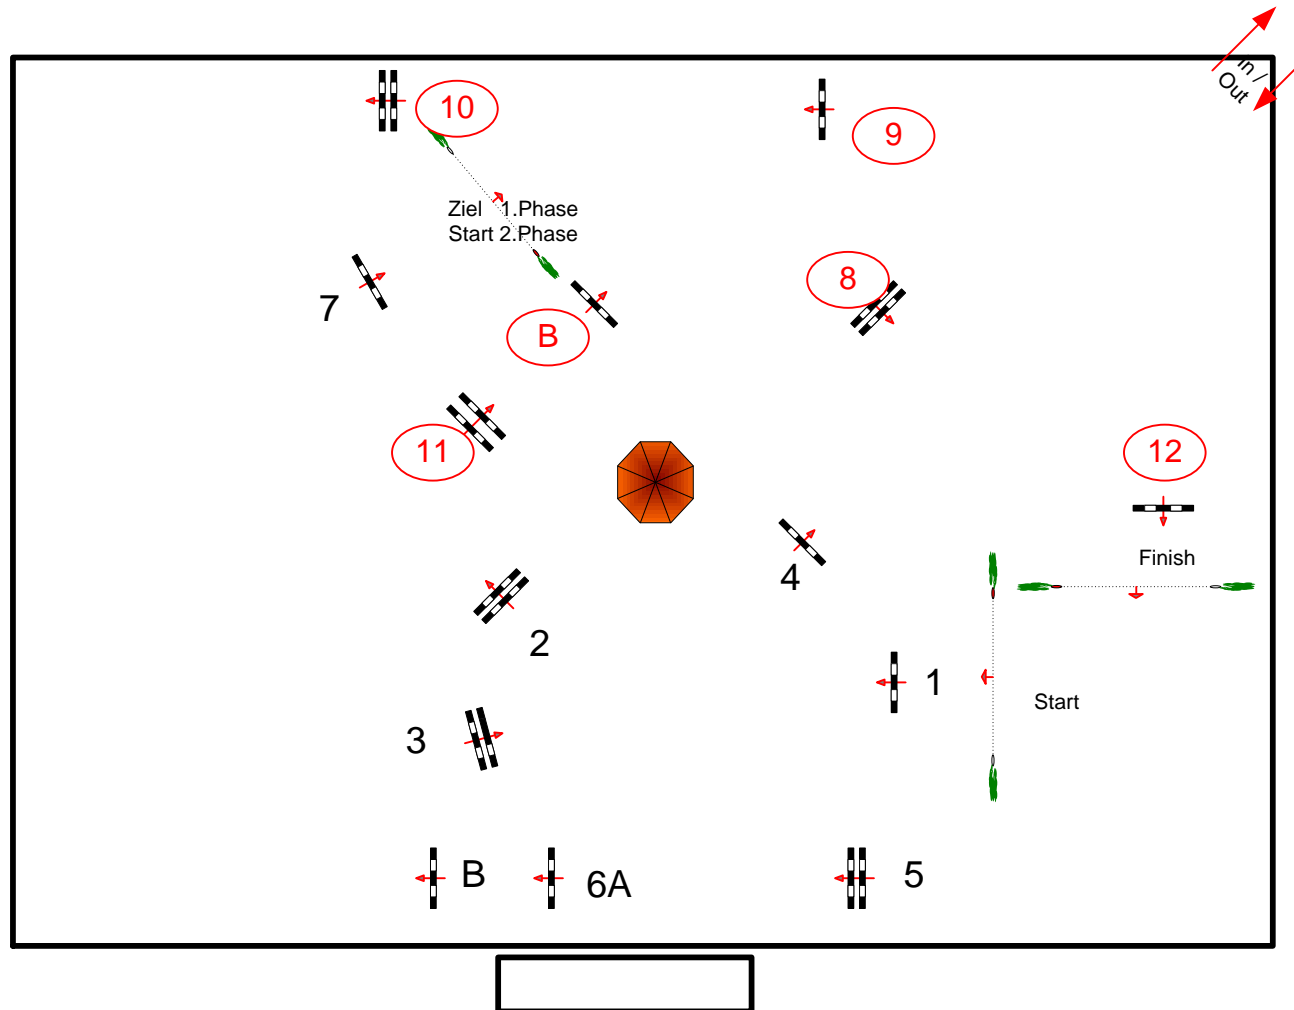

## 05 - 08 SEPTEMBER 2013

Class No.: 207 - 208 CSI J-B - CH-A

Competition in two Phases

Donnerstag, 5. September 2013

Start: 0:00

Table: A  
National RG:  
FEI RG / Art. 274.5.3  
Height: 1.20 m

Speed: 350 m/min  
Length: 320 m  
Time allowed: 55 sec  
Time limit: 110 sec

Obstacles: 7  
Efforts: 8  
Penalty sec:  
Closed combination:

2nd Phase: 8-9-10-11A-11B-12  
Length: 230 m  
Time allowed: 40 sec  
Time limit: 80 sec

2nd Jump-off:  
Length: 0 m  
Time allowed: 0 sec  
Time limit: 0 sec