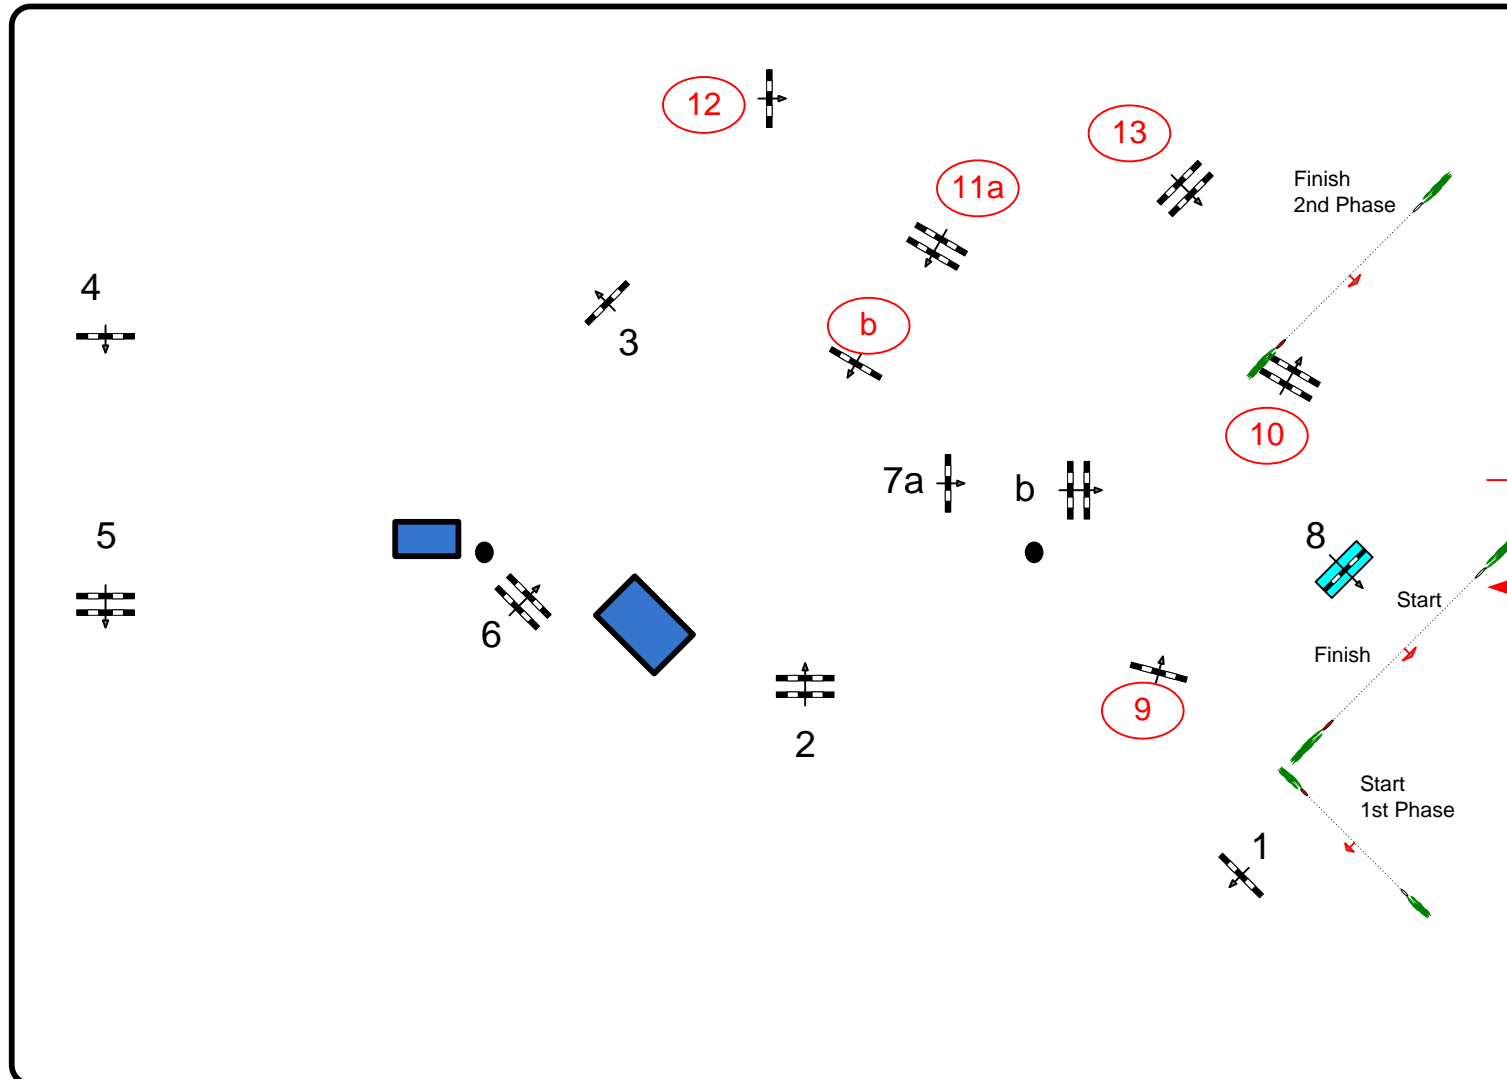

EQUESTRIAN STYLE 2013

210

DANTE ARENA

Class No.:

International Competition 135

Competition in two Phases

giovedì 5 settembre 2013

Start: 0.00

Table: A

National RG:

274.5.3

Height: 1,35 m

Speed: 350 m/min

Length: 0 m

Time allowed: 0 sec

Time limit: 0 sec