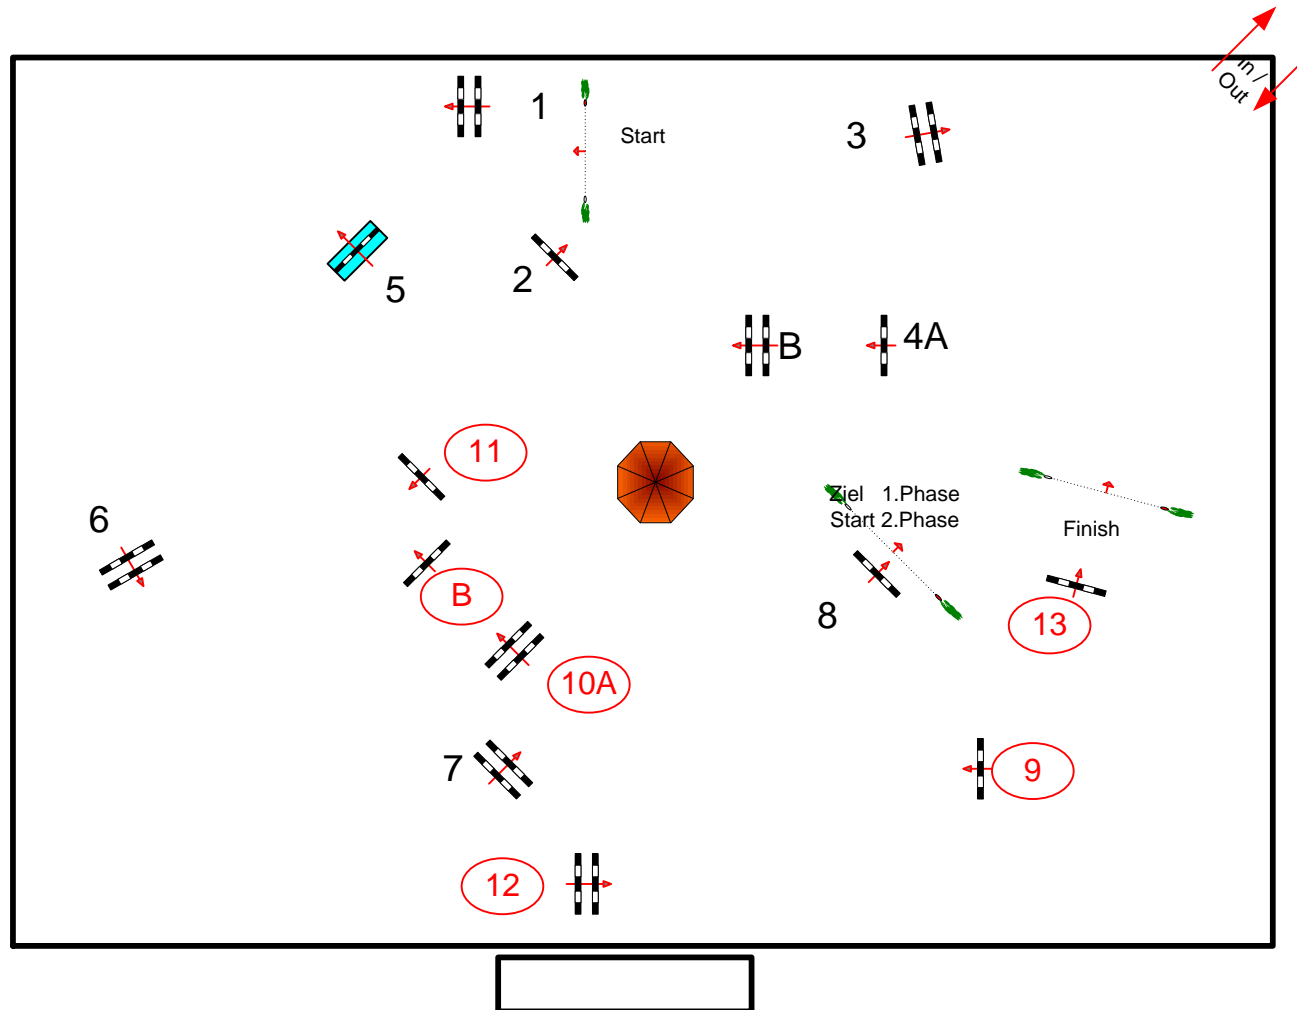

05 - 08 SEPTEMBER 2013

Class No.: 220

CSI ** 1.30

Competition in two Phases

Freitag, 6. September 2013

Start: 0:00

Table: A
National RG:
FEI RG / Art. 274.5.3
Height: 1.30 m

Speed: 350 m/min
Length: 290 m
Time allowed: 50 sec
Time limit: 100 sec

Obstacles: 8
Efforts: 9
Penalty sec:
Closed combination:

2nd Phase: 9-10A-10B-11-12-13
Length: 260 m
Time allowed: 45 sec
Time limit: 90 sec

2nd Jump-off:
Length: 0 m
Time allowed: 0 sec
Time limit: 0 sec