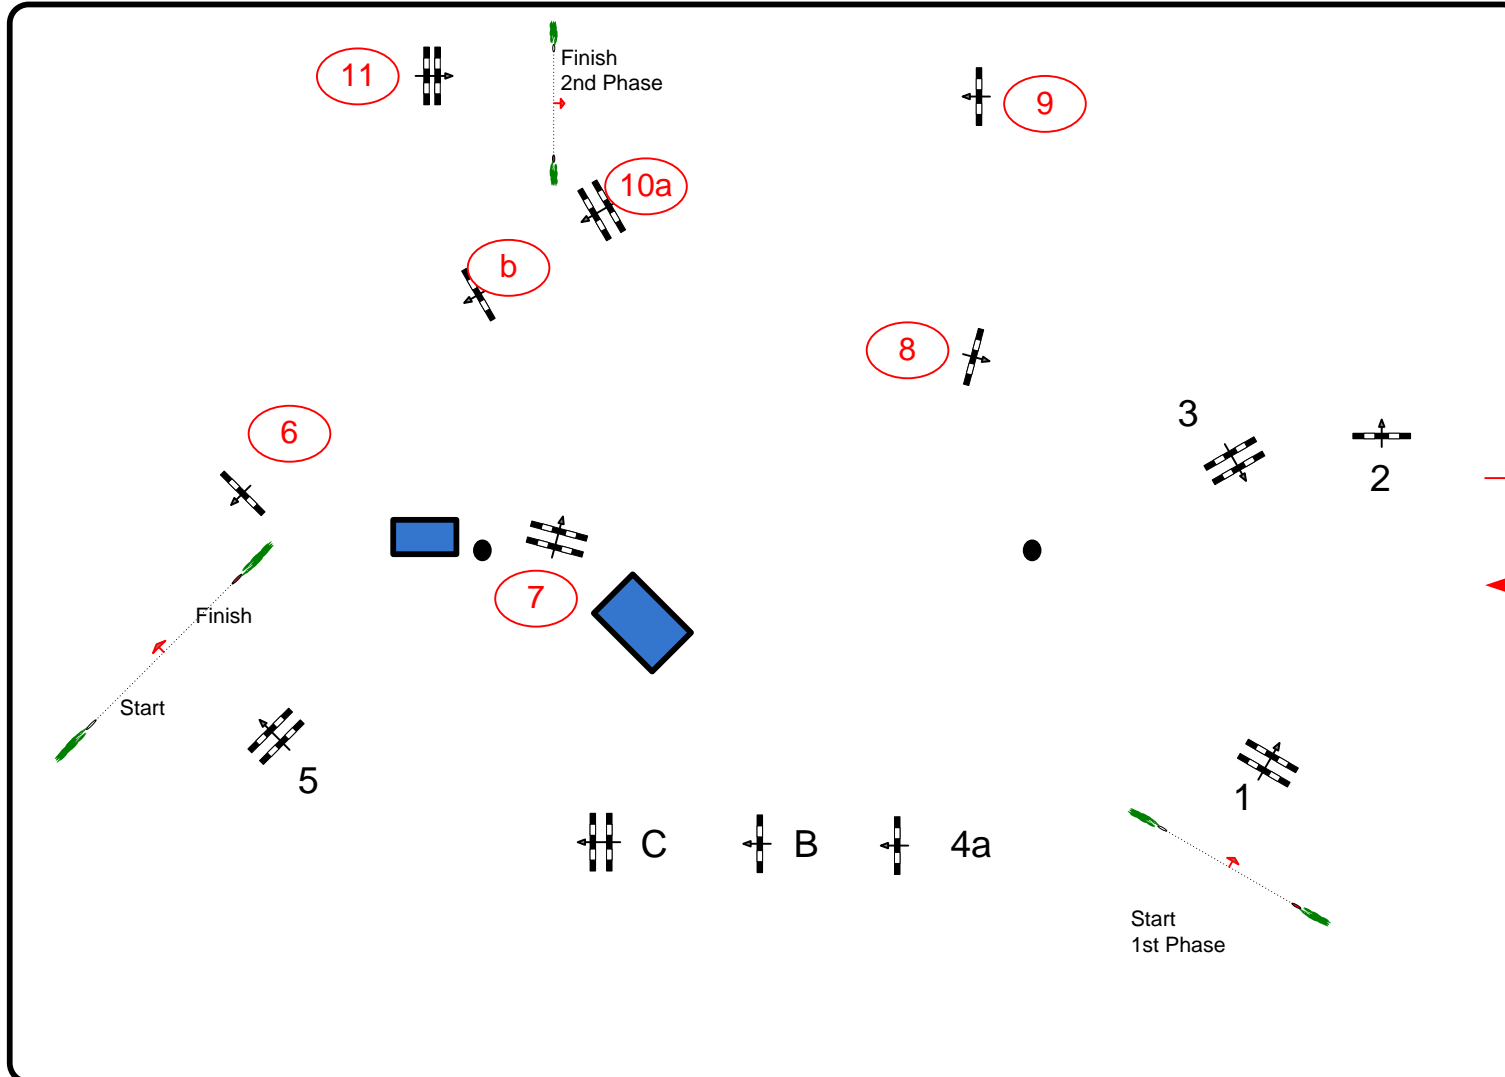

DANTE ARENA

Class No.:

2nd Qualification 140

Competition in two Phases

venerdì 6 settembre 2013

Start: 8.00

Table: A

National RG:

274.5.6

Height: 1,40 m

Speed: 350 m/min

Length: 0 m

Time allowed: 0 sec

Time limit: 0 sec

Obstacles: 5

Efforts: 7

2nd Phase:

6-7-8-9-10a 10b-11

Length: 0 m

Time allowed: 0 sec

Time limit: 0 sec

JURY

C. D., Elio Travagliati (ITA) Paolo Rossato (ITA) Francois Deni (FRA)