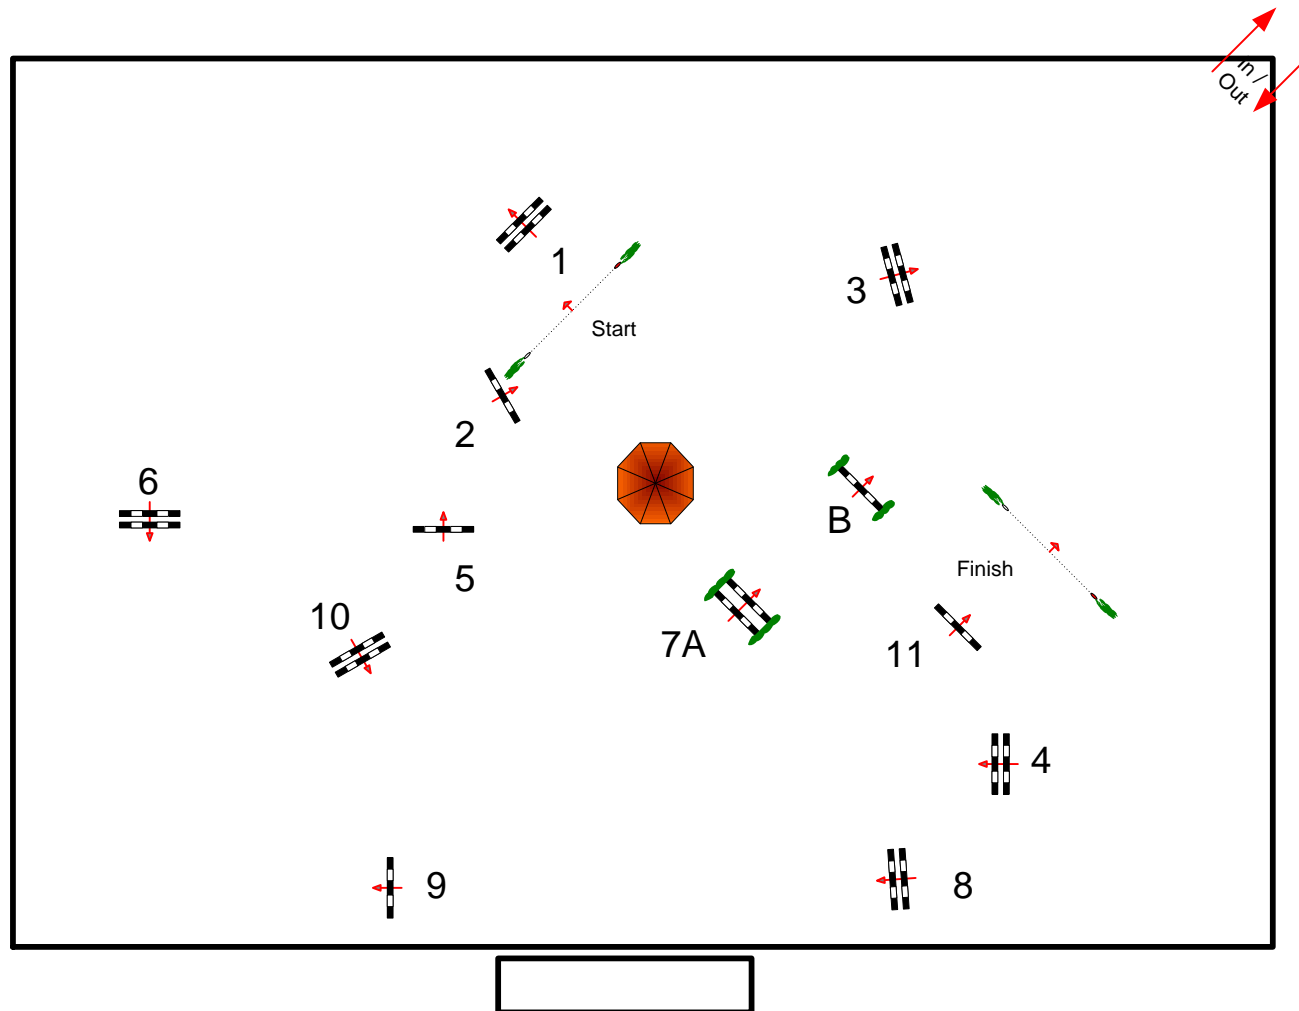

## 05 - 08 SEPTEMBER 2013

Class No.: 226 - 228 CSI\* 1.15

Competition against the clock

Samstag, 7. September 2013

Start: 0:08

Table: A  
National RG:  
FEI RG / Art. 238.2.1  
Height: 1.15 m

Speed: 350 m/min  
Length: 500 m  
Time allowed: 86 sec  
Time limit: 172 sec

Obstacles: 11  
Efforts: 12  
Penalty sec:  
Closed combination:

:  
Length: 0 m  
Time allowed: 0 sec  
Time limit: 0 sec

2nd Jump-off:  
Length: 0 m  
Time allowed: 0 sec  
Time limit: 0 sec

CAMPO VASARI