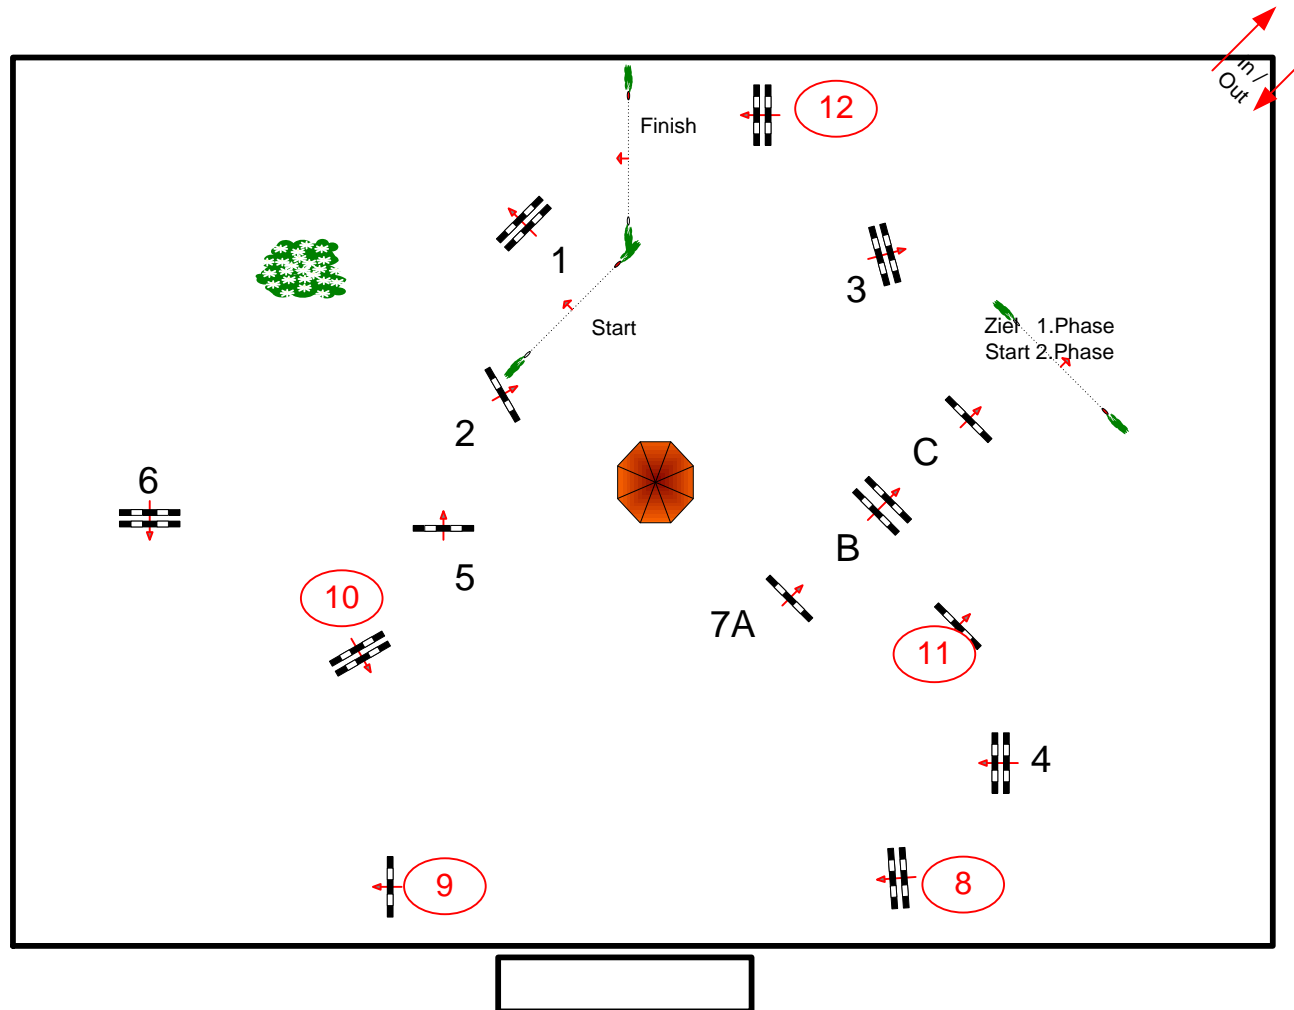

05 - 08 SEPTEMBER 2013

Class No.: 229 - 230 CSIJ-B - CH-A

Competition in two Phases

Samstag, 7. September 2013

Start: 0:08

Table: A
National RG:
FEI RG / Art. 274.5.6
Height: 1.20 m

Speed: 350 m/min
Length: 350 m
Time allowed: 60 sec
Time limit: 120 sec

Obstacles: 7
Efforts: 9
Penalty sec:
Closed combination:

2nd Phase: 8-9-10-11-12
Length: 270 m
Time allowed: 47 sec
Time limit: 94 sec

2nd Jump-off:
Length: 0 m
Time allowed: 0 sec
Time limit: 0 sec

CAMPO VASARI