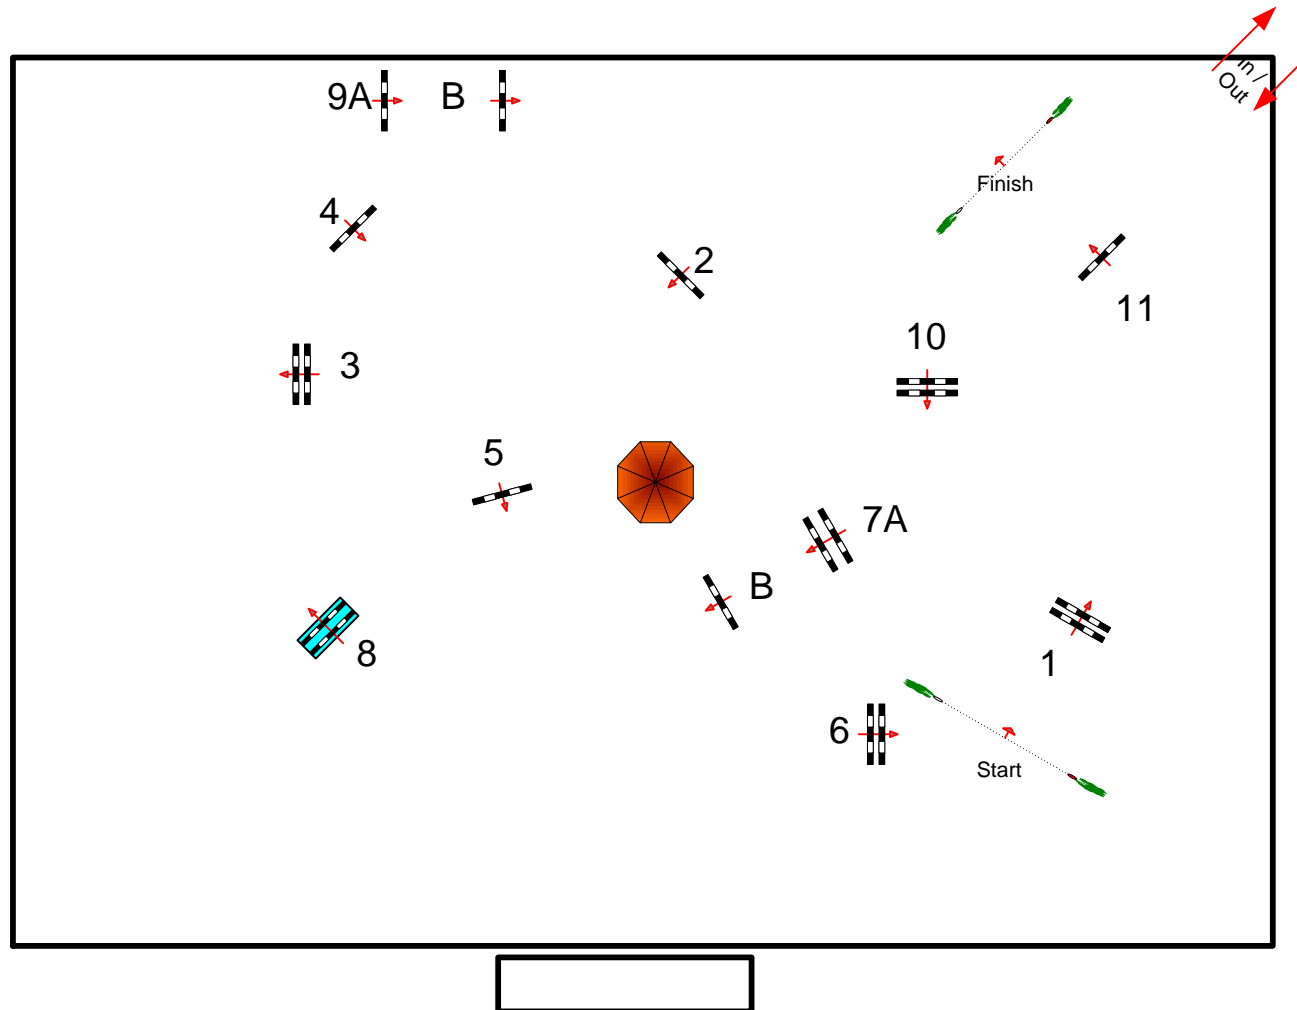

05 - 08 SEPTEMBER 2013

Class No.: 231

CSI** 1.30

Competition against the clock

Samstag, 7. September 2013

Start: 0:08

Table: A
National RG:
FEI RG / Art. 238.2.1
Height: 1.30 m

Speed: 350 m/min
Length: 440 m
Time allowed: 76 sec
Time limit: 152 sec

Obstacles: 11
Efforts: 13
Penalty sec:
Closed combination:

:
Length: 0 m
Time allowed: 0 sec
Time limit: 0 sec

2nd Jump-off:
Length: 0 m
Time allowed: 0 sec
Time limit: 0 sec

CAMPO VASARI

FRANCOIS DENIS FRA
ELIO TRAVAGLIATA ITA