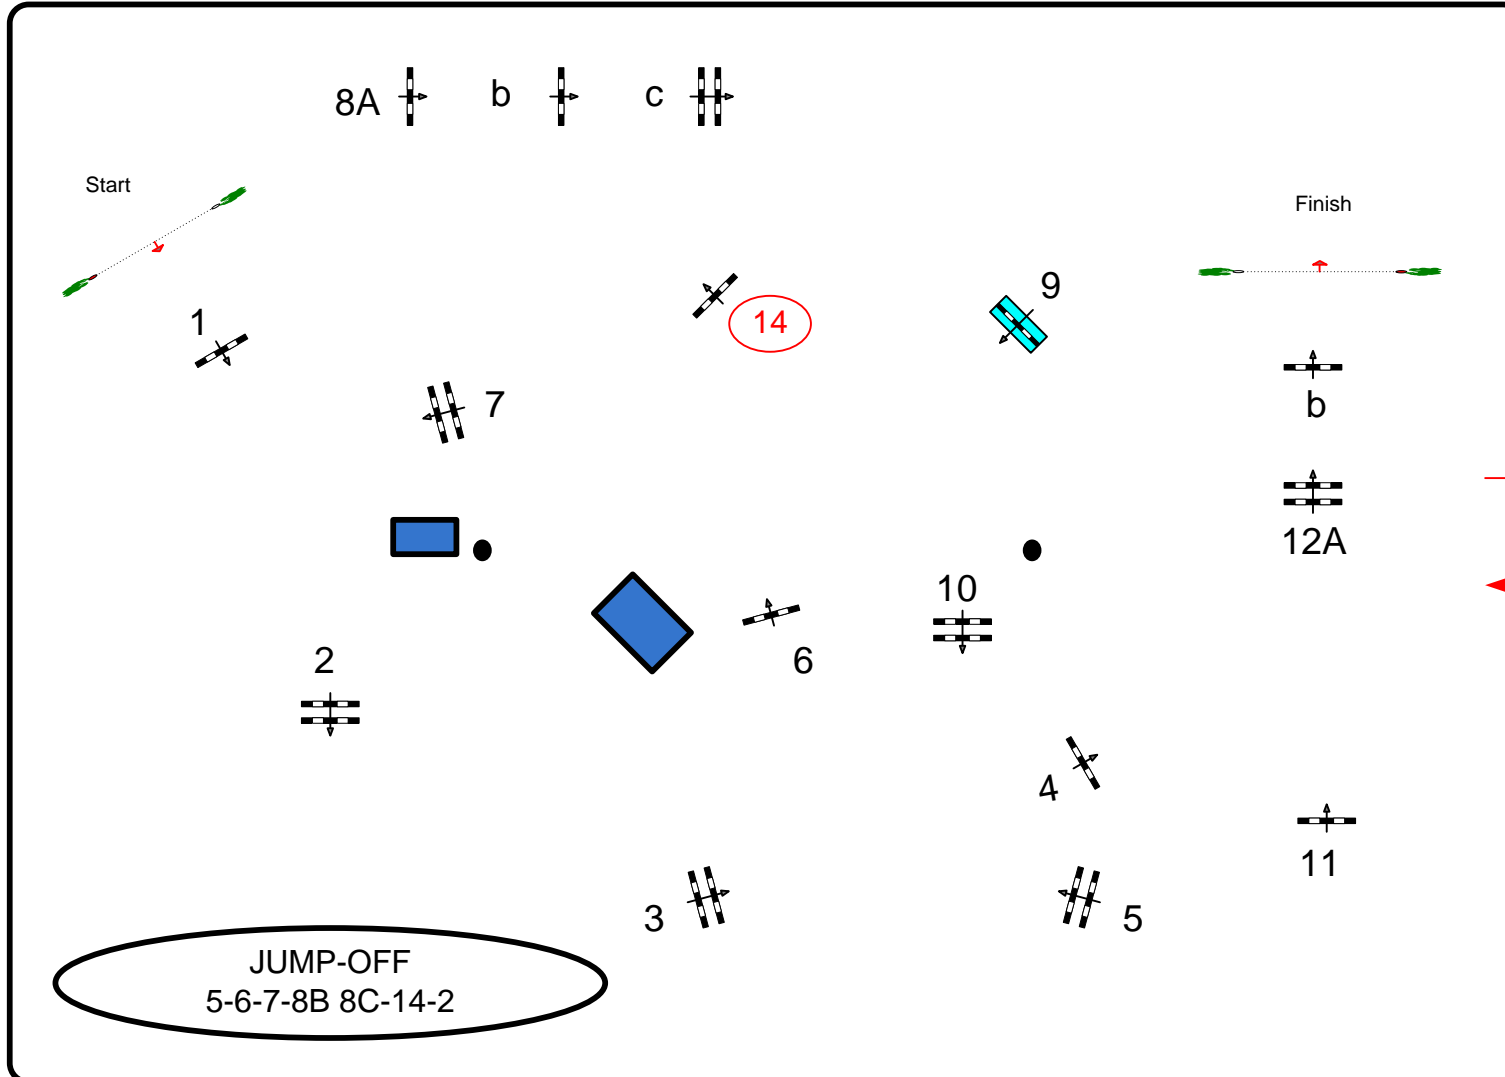

EQUESTRIAN STYLE 2013

232

DANTE ARENA

Class No.:

International Competition 135

Competition with one jump-off

sabato 7 settembre 2013

Start: 0.00

Table: A

National RG:

238.2.2

Height: 1,35 m

Speed: 350 m/min

Length: 410 m

Time allowed: 71 sec

Time limit: 142 sec

Obstacles: 12

Efforts: 15

1st Jump-off:

Length: 260 m

Time allowed: 45 sec

Time limit: 90 sec

JURY

C. D., Elio Travagliati (ITA) Paolo Rossato (ITA) Francois Deni (FRA)