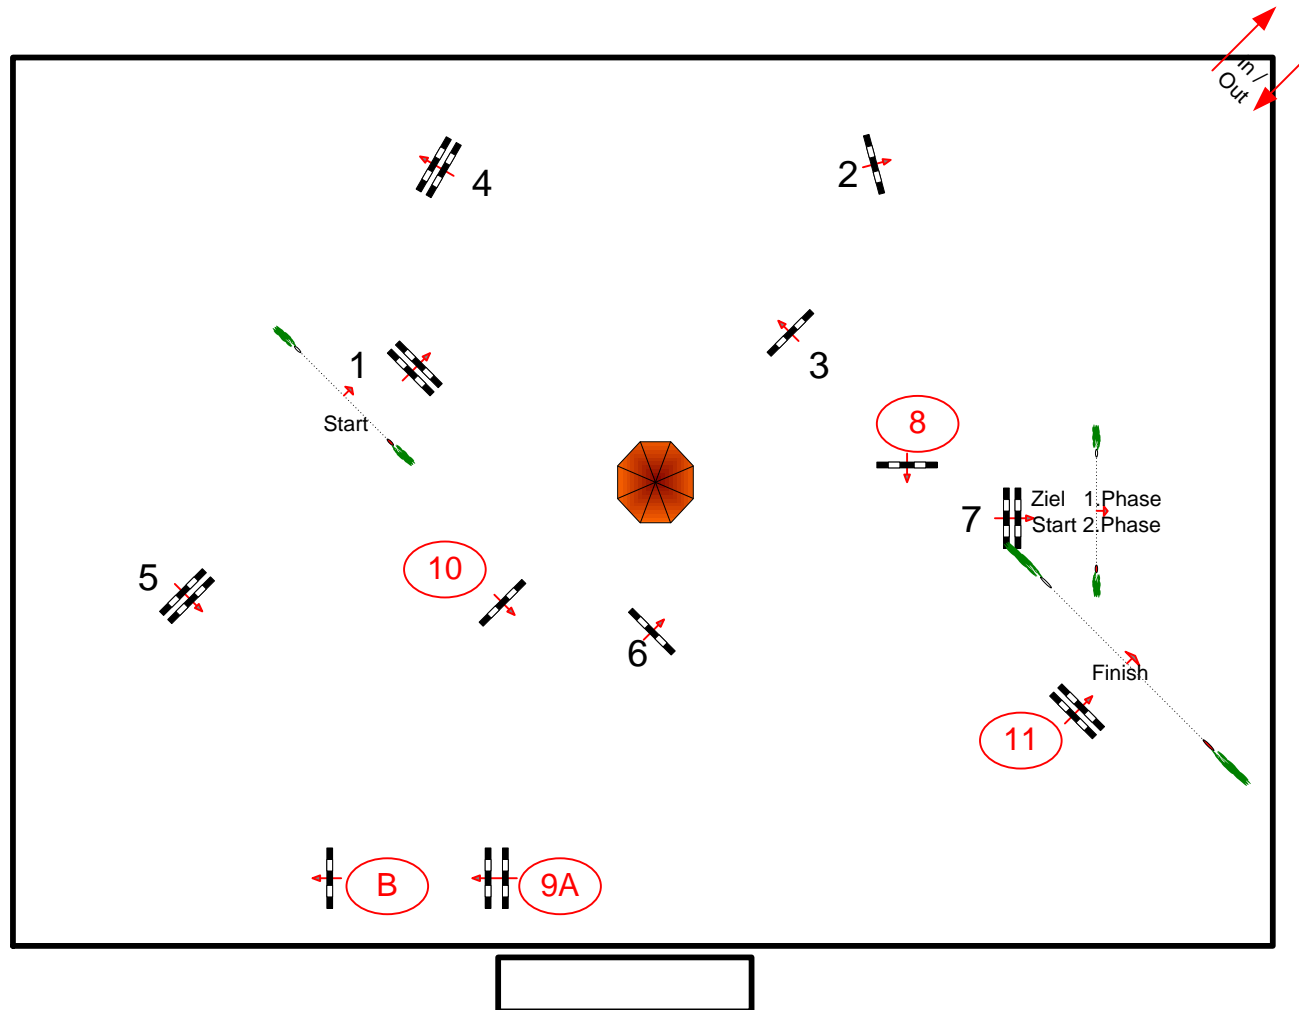

## 05 - 08 SEPTEMBER 2013

Class No.: 234 - 236 CSI\* - JB 1.15

Competition in two Phases

Sonntag, 8. September 2013

Start: 0:00

Table: A  
National RG:  
FEI RG / Art. 274.5.6  
Height: 1.15 m

Speed: 350 m/min  
Length: 270 m  
Time allowed: 47 sec  
Time limit: 94 sec

Obstacles: 7  
Efforts: 8  
Penalty sec:  
Closed combination:

2nd Phase: 8-9A-9B-10-11  
Length: 240 m  
Time allowed: 42 sec  
Time limit: 84 sec

2nd Jump-off:  
Length: 0 m  
Time allowed: 0 sec  
Time limit: 0 sec