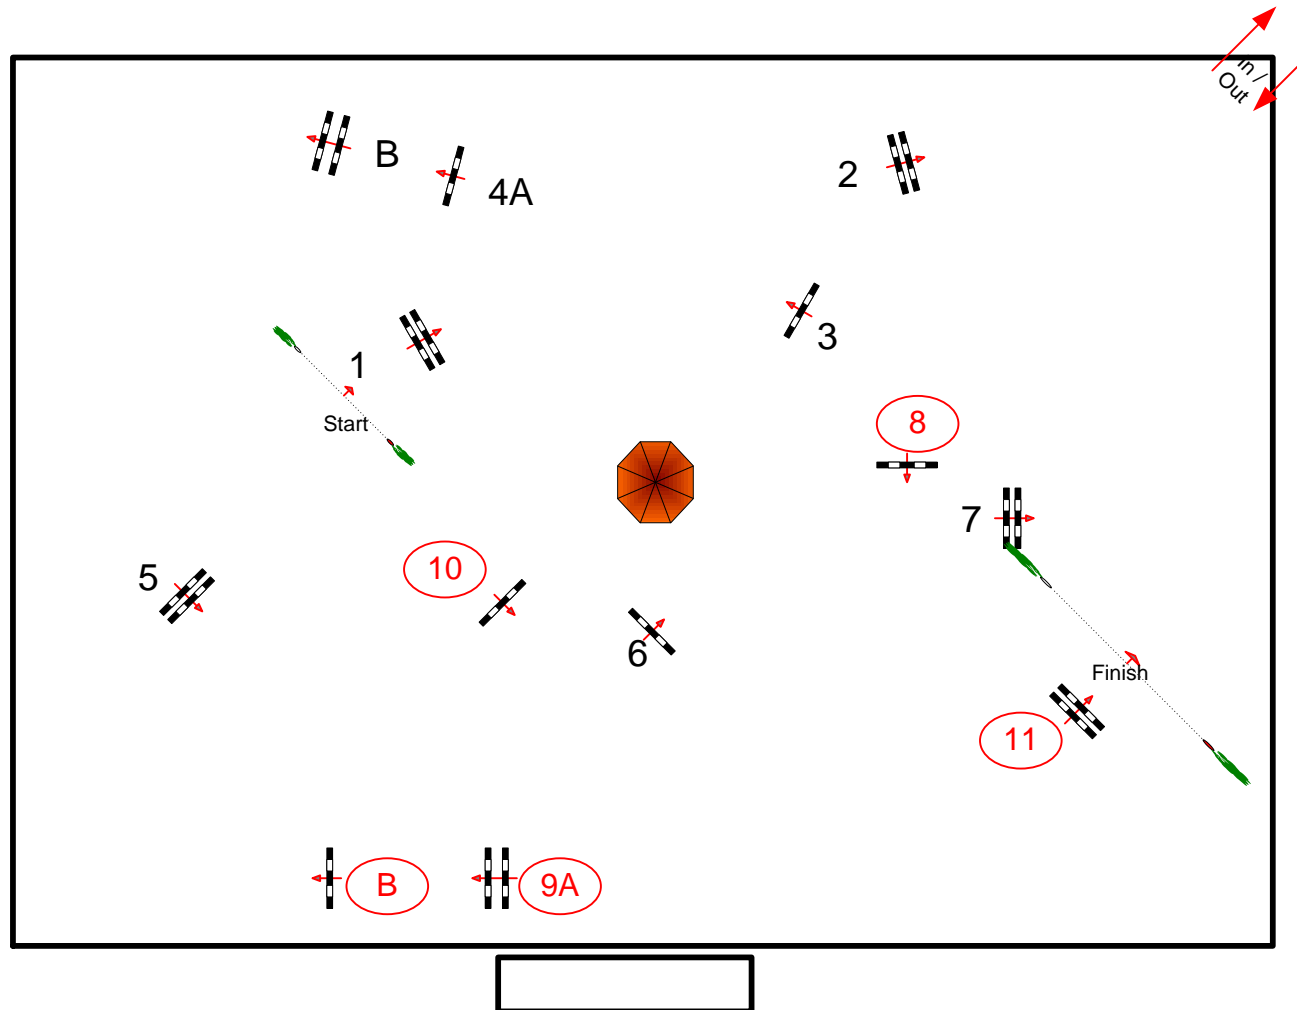

05 - 08 SEPTEMBER 2013

Class No.: 237 - 238 CSI J-B CH-A

Competition against the clock

Sonntag, 8. September 2013

Start: 0:00

Table: A
National RG:
FEI RG / Art. 238.2.1
Height: 1.20 m

Speed: 350 m/min
Length: 470 m
Time allowed: 81 sec
Time limit: 162 sec

Obstacles: 11 :
Efforts: 13
Penalty sec:
Closed combination:

Length: 0 m
Time allowed: 0 sec
Time limit: 0 sec

2nd Jump-off:
Length: 0 m
Time allowed: 0 sec
Time limit: 0 sec

CAMPO VASARI

FRANCOIS DENIS FRA
ELIO TRAVAGLIATA ITA