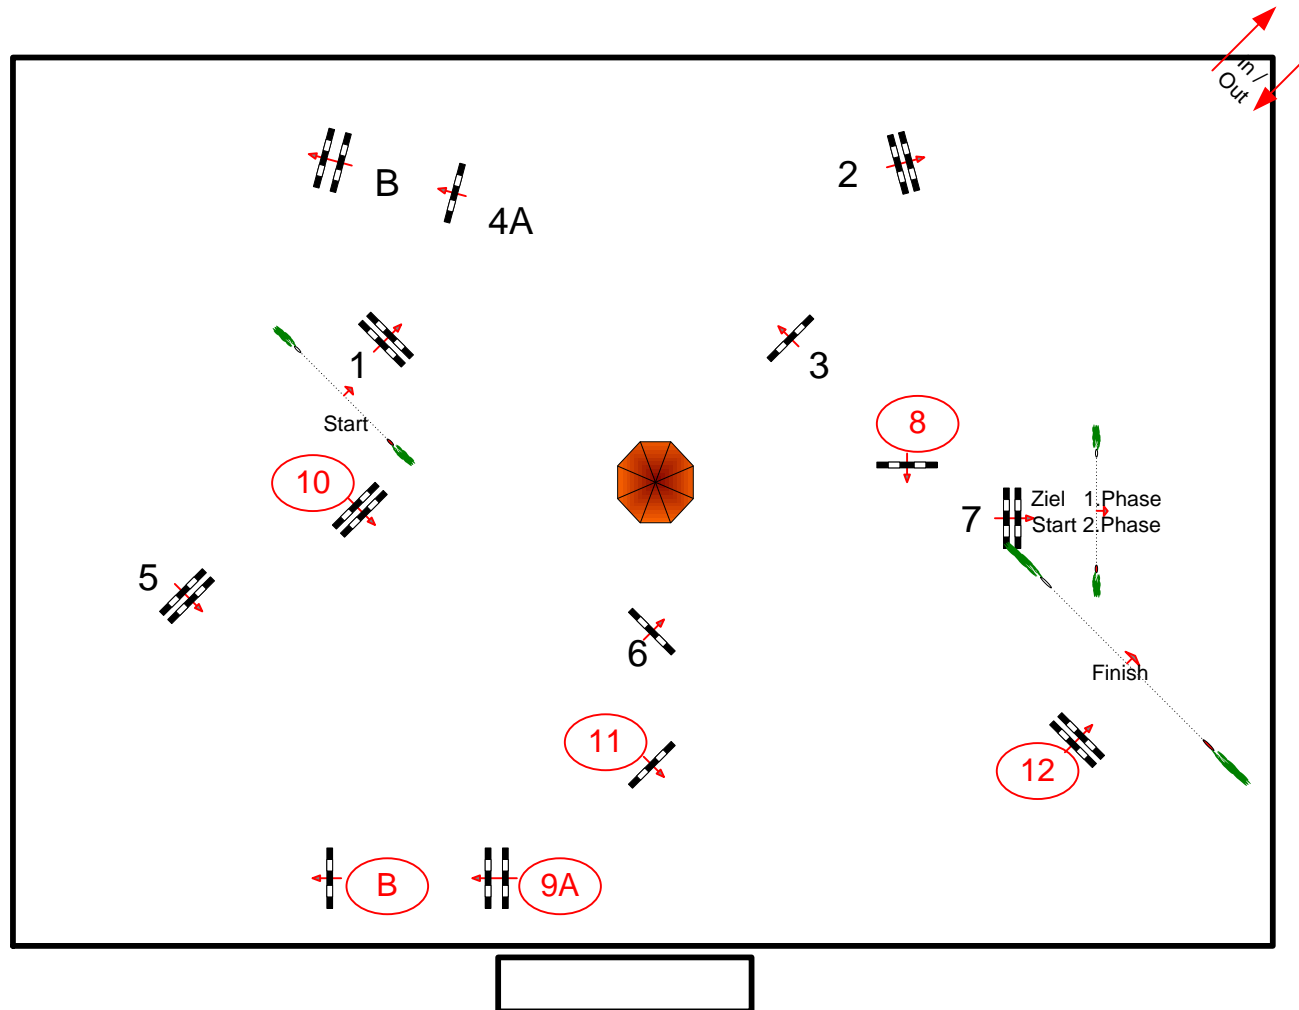

05 - 08 SEPTEMBER 2013

Class No.: 239

CSI** 1-30

Competition in two Phases

Sonntag, 8. September 2013

Start: 0:00

Table: A
National RG:
FEI RG / Art. 274.5.6
Height: 1.30 m

Speed: 350 m/min
Length: 270 m
Time allowed: 47 sec
Time limit: 94 sec

Obstacles: 7
Efforts: 8
Penalty sec:
Closed combination:

2nd Phase: 8-9A-9B-10-11-12
Length: 240 m
Time allowed: 42 sec
Time limit: 84 sec

2nd Jump-off:
Length: 0 m
Time allowed: 0 sec
Time limit: 0 sec