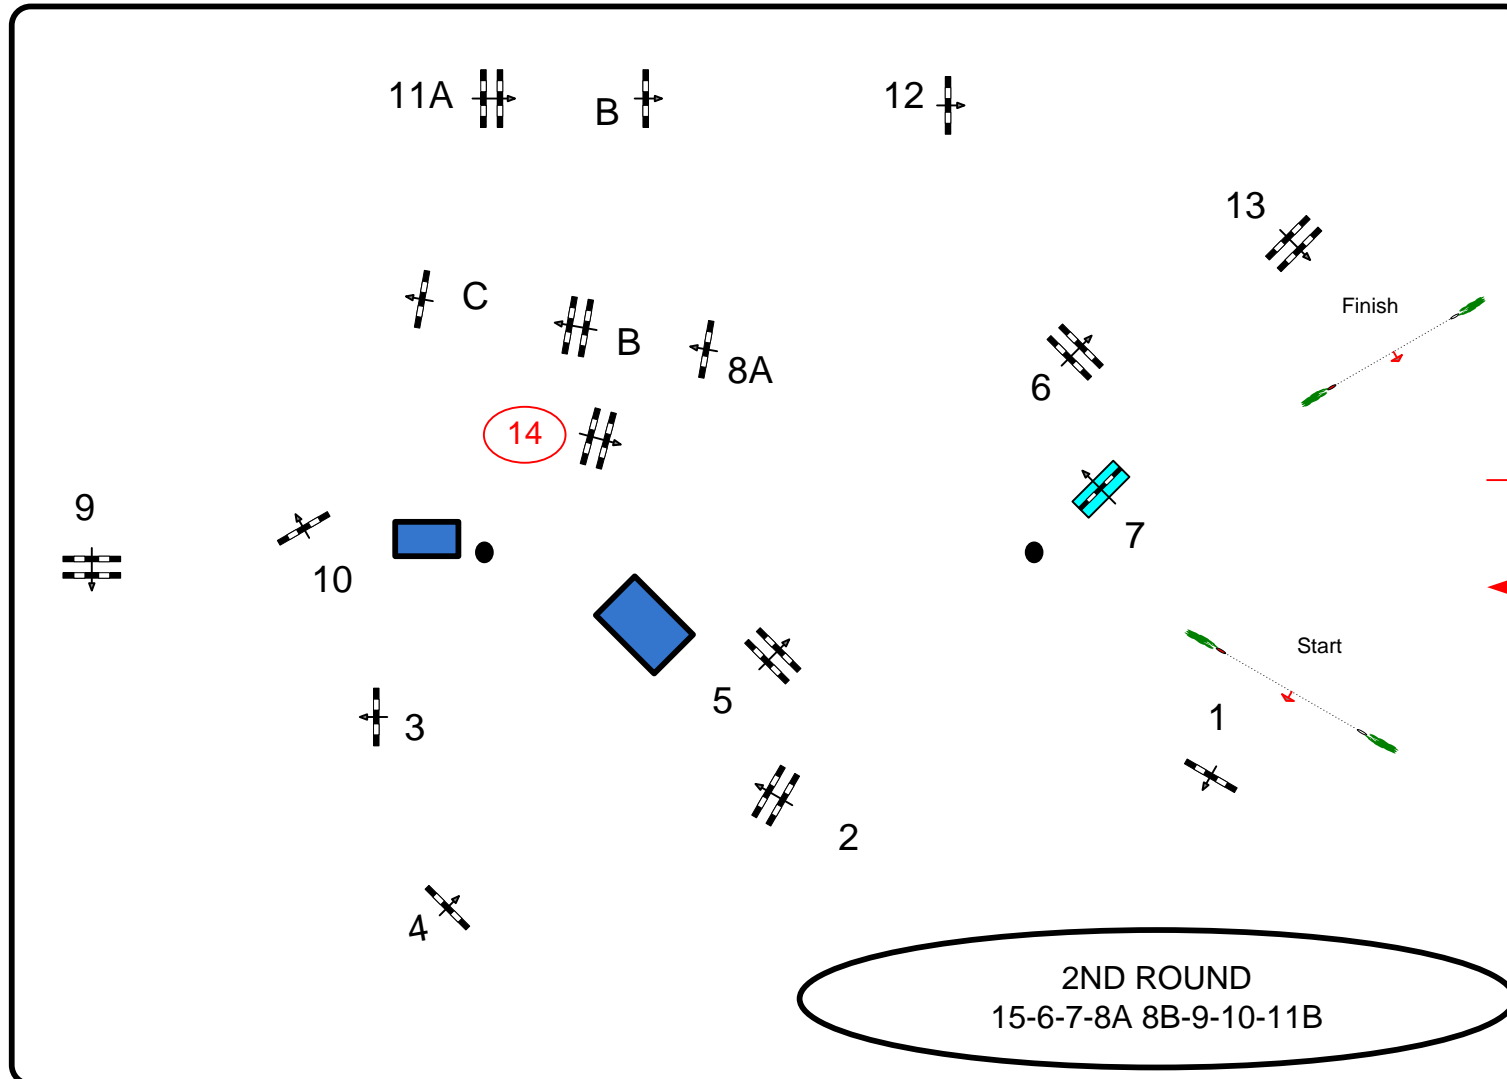

EQUESTRIAN STYLE 2013

241

DANTE ARENA

Class No.: GRAND PRIX

International Competition 145 L R

Competition over two rounds

domenica 8 settembre 2013

Start: 8.30

Table: A

National RG:

273.3.3

Height: 1,45 m

Speed: 375 m/min

Length: 460 m

Time allowed: 74 sec

Time limit: 148 sec

Obstacles: 13

Efforts: 16

1st Jump-off:

Length: 300 m

Time allowed: 48 sec

Time limit: 96 sec

JURY

C. D., Elio Travagliati (ITA) Paolo Rossato (ITA) Francois Deni (FRA)