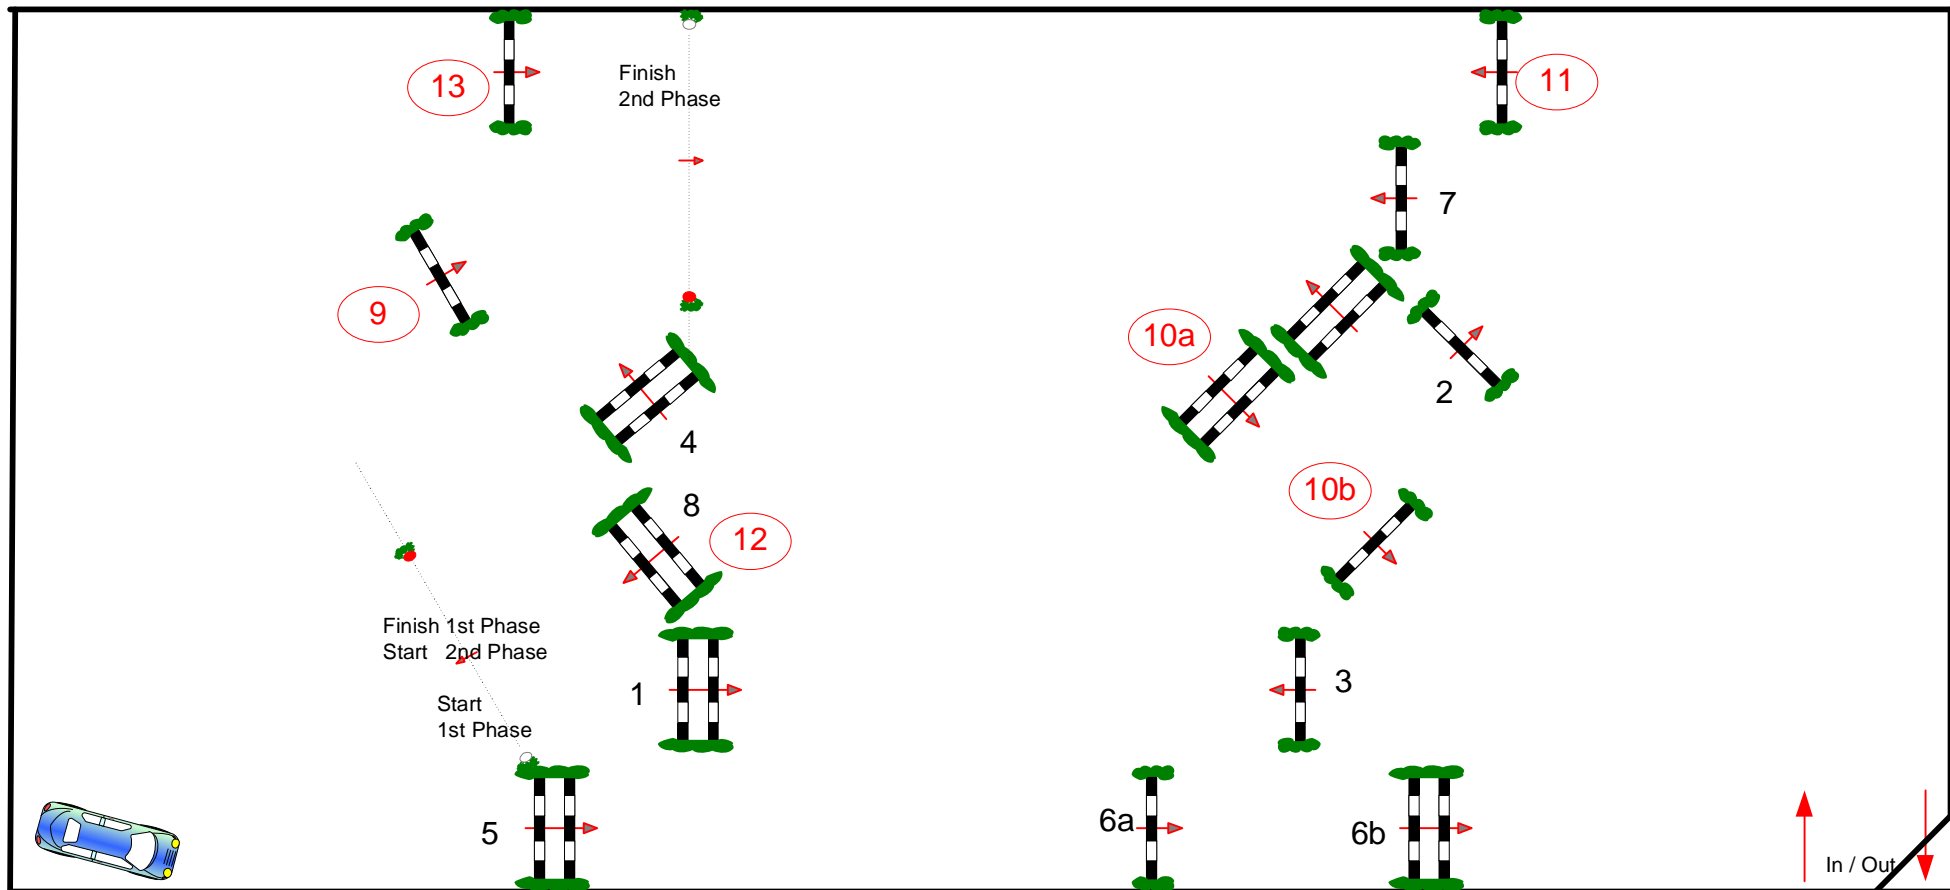

OSLO HORSE SHOW 10.-13./10.2013

CSI5*-WC

Class No.: CSI-A 1A 1,25m

2 Phases

10 . okt. 2013

Start:

Table: A
 National RG:
 FEI RG / Art. 274.5.3
 Height: 1,25 m

Speed: 350 m/min
 Length: 320 m
 Time allowed: 55 sec
 Time limit: 110 sec

Obstacles: 1-8
 Efforts:
 Penalty sec:
 Closed combination:

2nd Phase: 9-13
 Length: 240 m
 Time allowed: 42 sec
 Time limit: 84 sec

2nd Jump-off:
 Length: 0 m
 Time allowed: 0 sec
 Time limit: 0 sec

Course Designer Anders Hafskjold
 Terje Olsen-Nalum