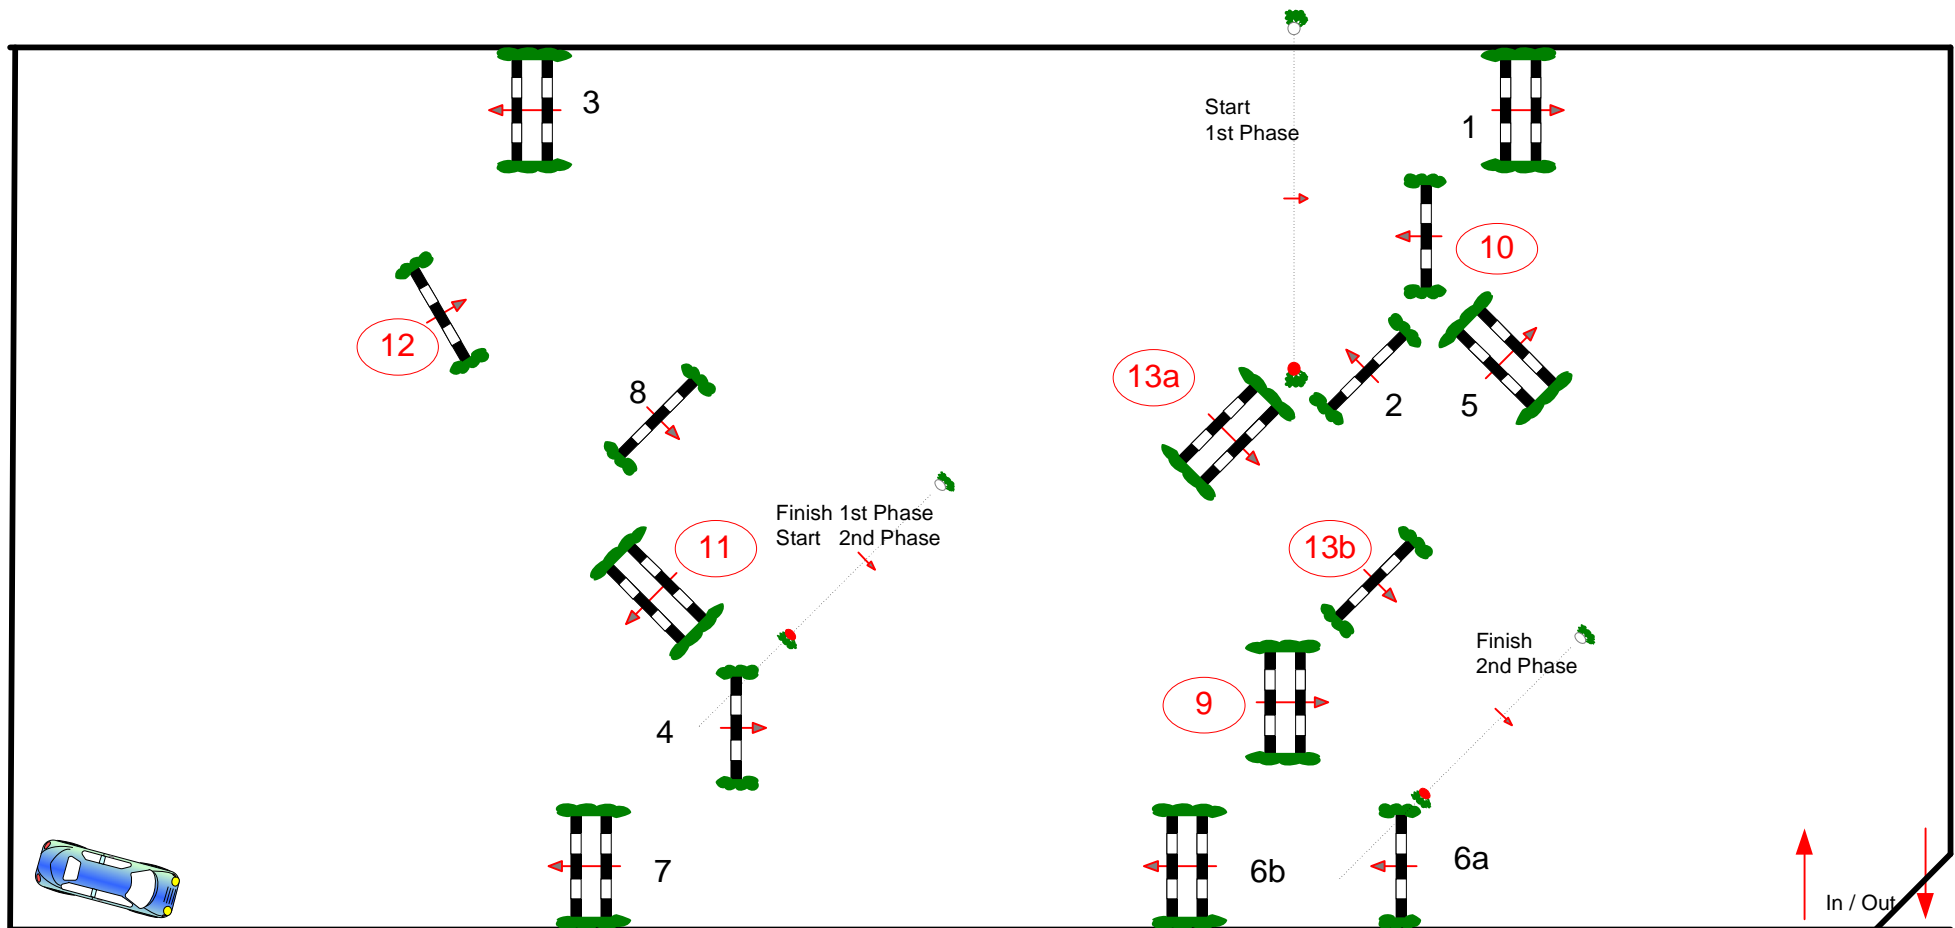

OSLO HORSE SHOW 10.-13./10.2013

CSI-WC*****

Class No.: 1c CSI** 1,30m

2 Phases

10 . okt. 2013

Start:

Table: A

National RG:

FEI RG / Art. 274.5.3

Height: 1,30 m

Speed: 350 m/min

Length: 340 m

Time allowed: 59 sec

Time limit: 118 sec

Obstacles: 1-8

Efforts:

Penalty sec:

Closed combination:

2nd Phase: 9-13b

Length: 190 m

Time allowed: 33 sec

Time limit: 66 sec

2nd Jump-off:

Length: 0 m

Time allowed: 0 sec

Time limit: 0 sec

Course Designer Anders Hafskjold
Terje Olsen-Nalum