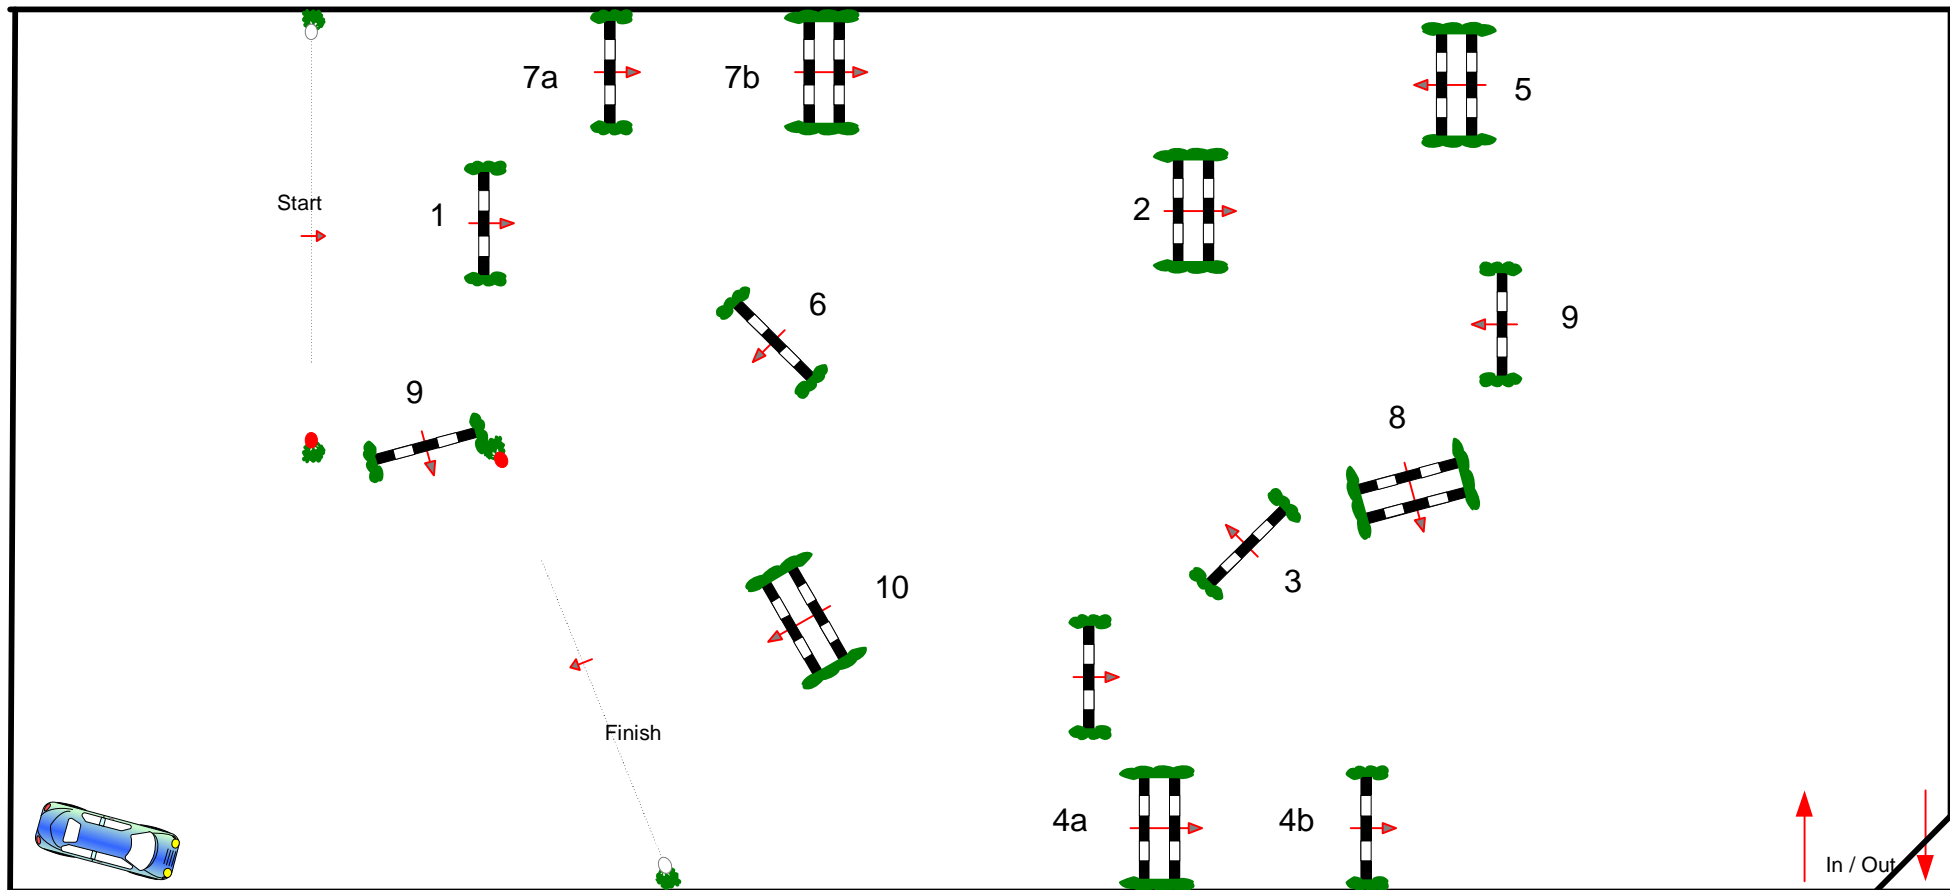

OSLO HORSE SHOW 10.-13./10.2013

CSI5*- WC

Class No.: CSIAm-A 2A

Competition against the clock

11 . okt. 2013 Start:

Table: A	Speed: 350 m/min	Obstacles: 1-10	1st Jump-off:	2nd Jump-off:
National RG:	Length: 430 m	Efforts:	Length: 0 m	Length: 0 m
FEI RG / Art. 238.2.1	Time allowed: 74 sec	Penalty sec:	Time allowed: 0 sec	Time allowed: 0 sec
Height: 1,25 m	Time limit: 148 sec	Closed combination:	Time limit: 0 sec	Time limit: 0 sec