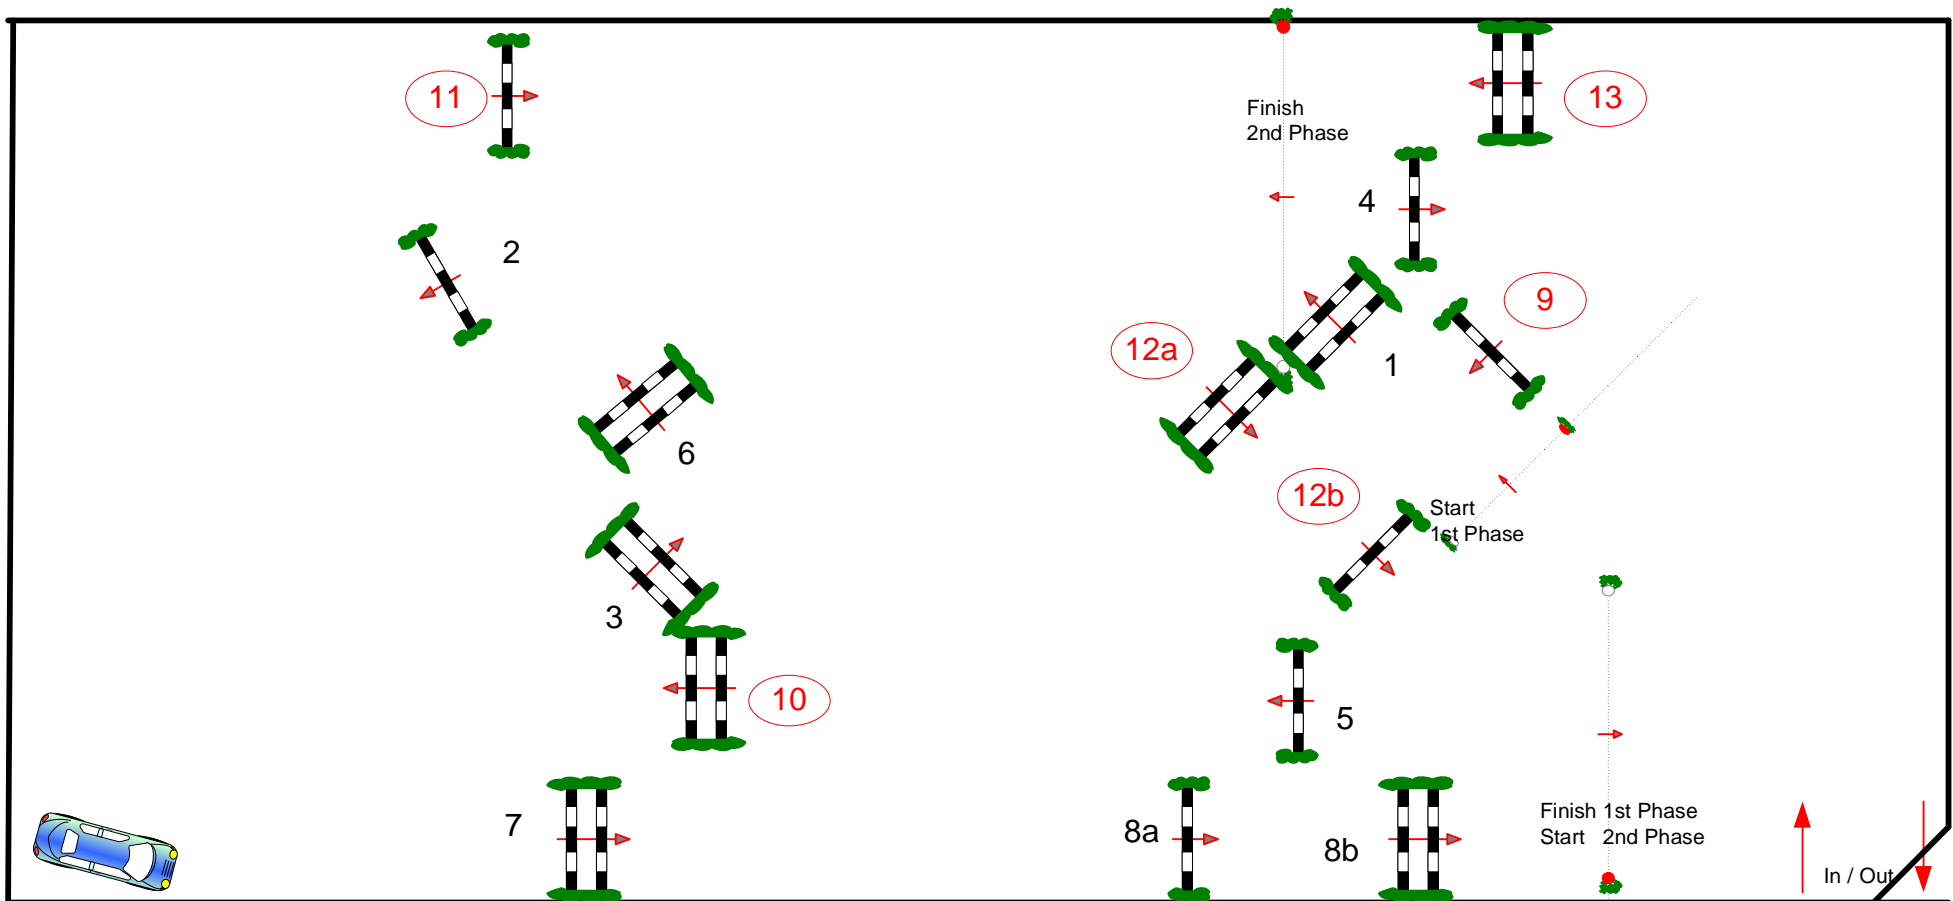

OSLO HORSE SHOW 10.-13./10.2013

CSI-WC*****

Class No.: 2c CSI** 1,40m

2 Phases

10 . okt. 2013

Start:

Table: A
 National RG:
 FEI RG / Art. 274.5.3
 Height: 1,40 m

Speed: 350 m/min
 Length: 310 m
 Time allowed: 54 sec
 Time limit: 108 sec

Obstacles: 1-8b
 Efforts:
 Penalty sec:
 Closed combination:

2nd Phase: 9-13
 Length: 230 m
 Time allowed: 40 sec
 Time limit: 80 sec

2nd Jump-off:
 Length: 0 m
 Time allowed: 0 sec
 Time limit: 0 sec

Course Designer Anders Hafskjold
 Terje Olsen-Nalum