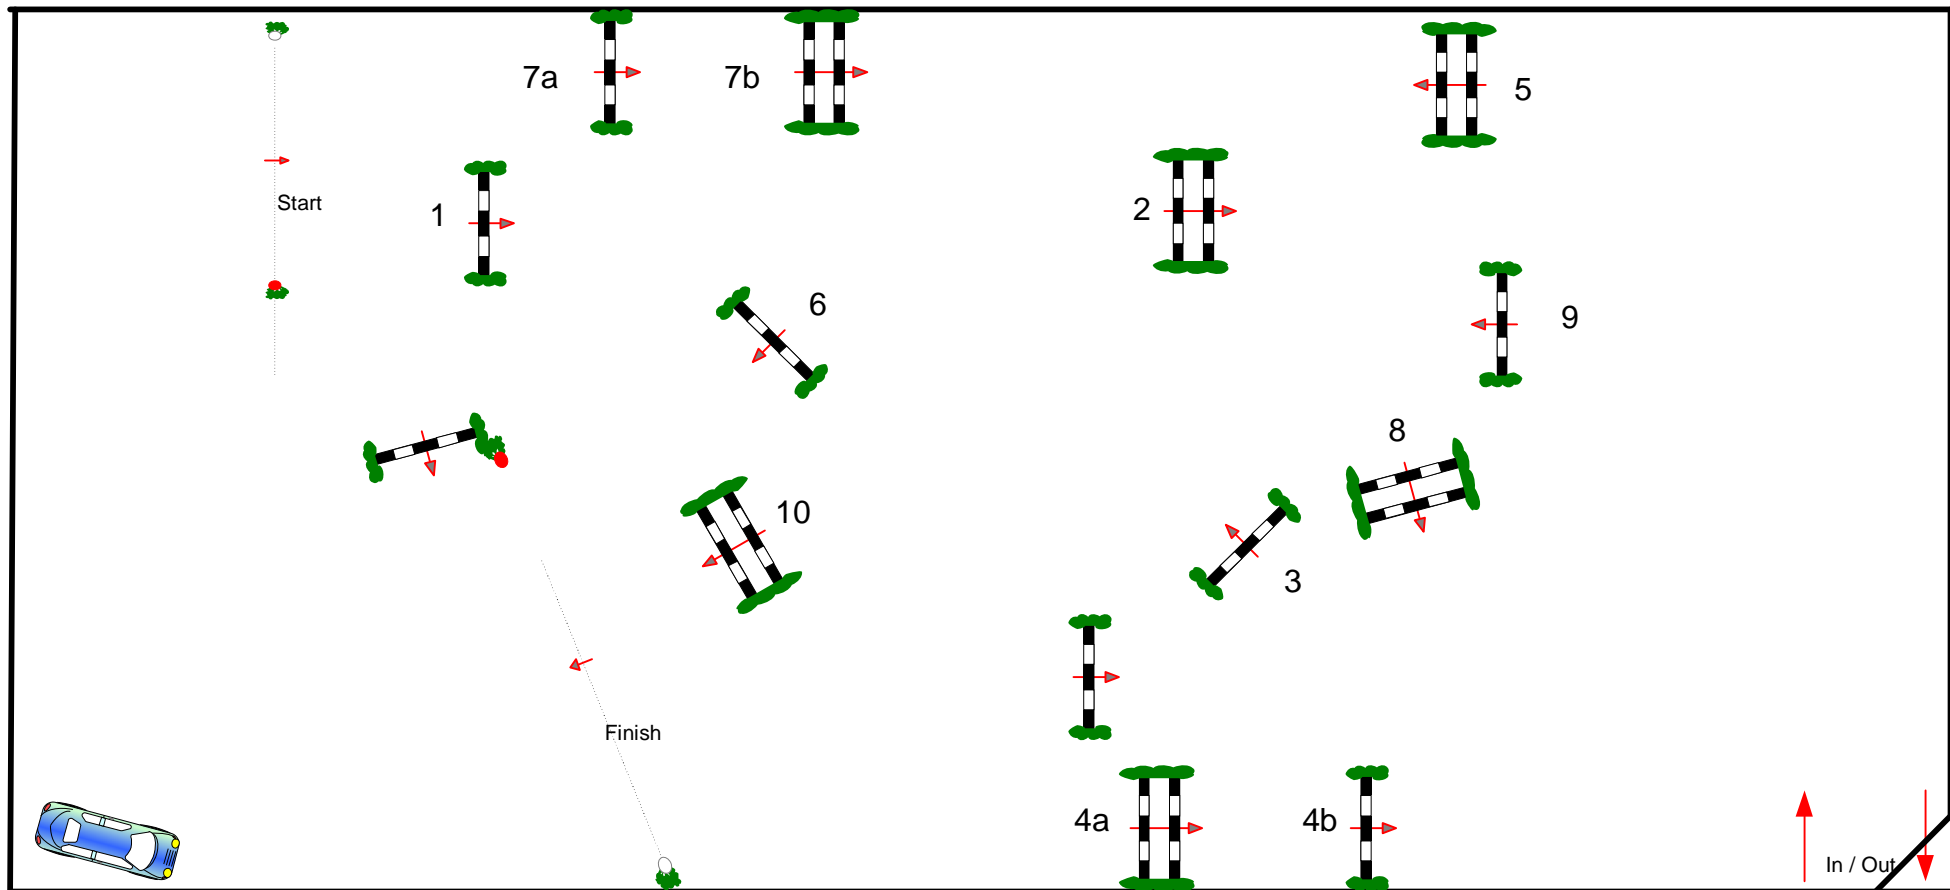

OSLO HORSE SHOW 10.-13./10.2013

CSI5*- WC

Class No.: CSI2* 3c

Competition against the clock

11 . okt. 2013

Start:

Table: A

National RG:

FEI RG / Art. 238.2.1

Height: 1,30 m

Speed: 350 m/min

Length: 410 m

Time allowed: 71 sec

Time limit: 142 sec

Obstacles: 1-10

Efforts:

Penalty sec:

Closed combination:

1st Jump-off:

Length: 0 m

Time allowed: 0 sec

Time limit: 0 sec

2nd Jump-off:

Length: 0 m

Time allowed: 0 sec

Time limit: 0 sec

Course Designer Anders Hafskjold
Terje Olsen-Nalum