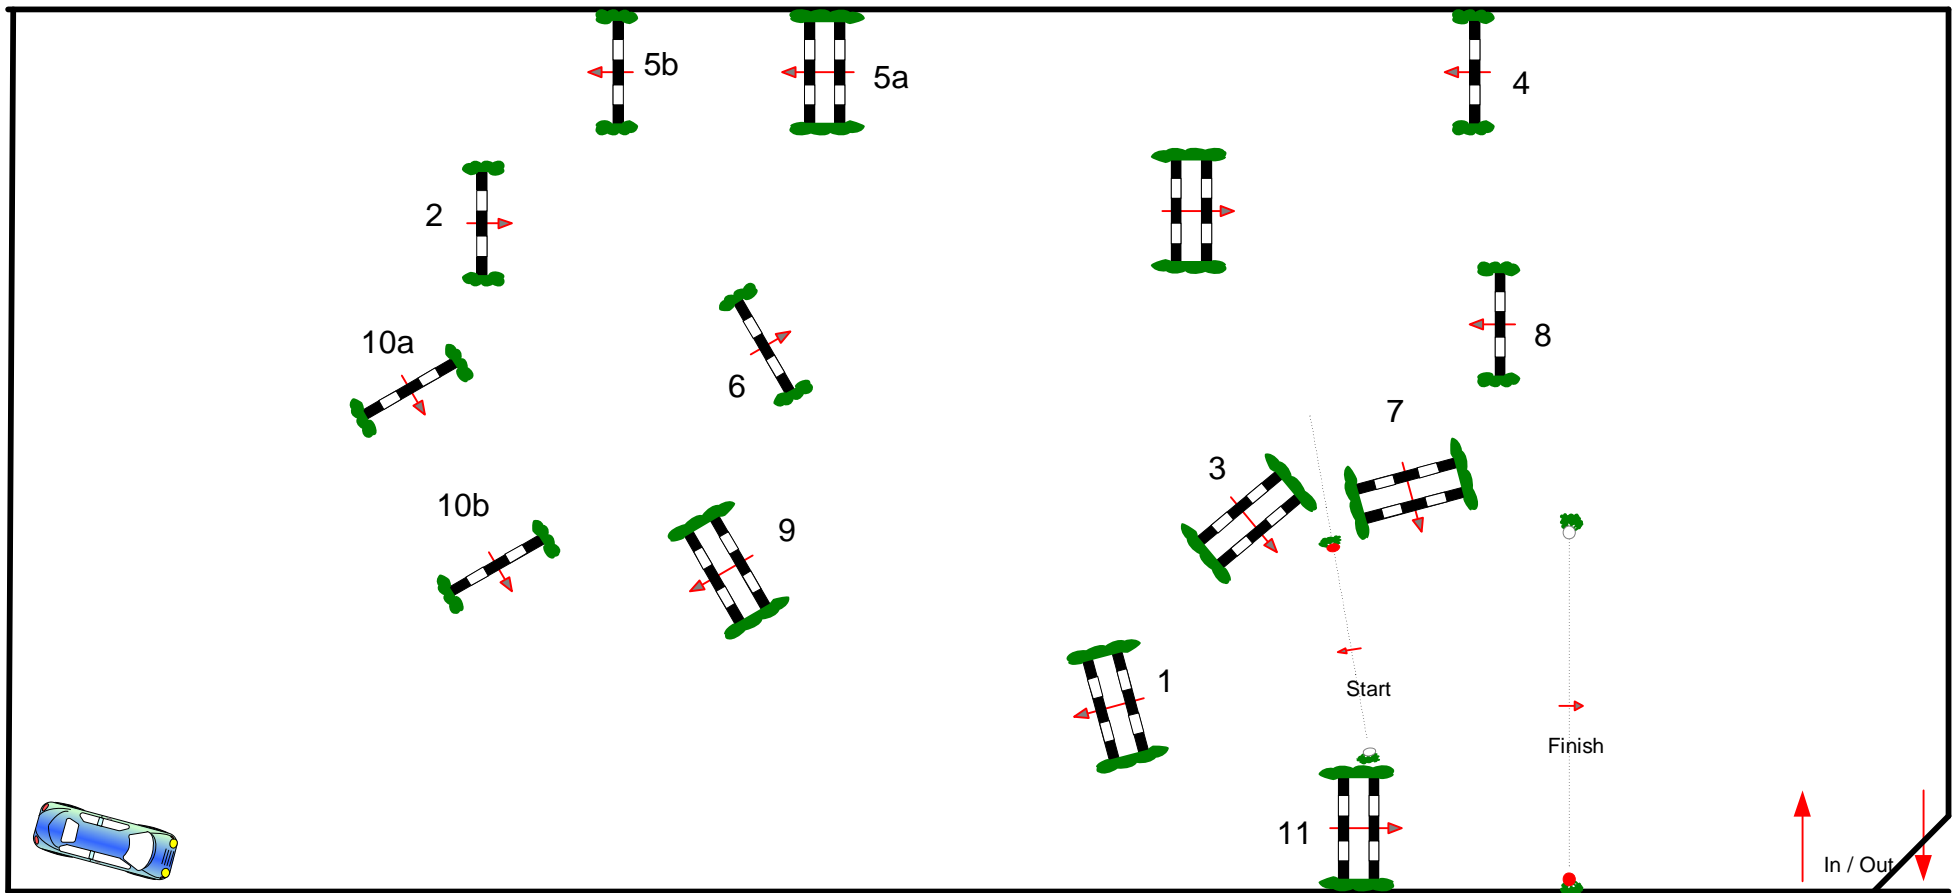

OSLO HORSE SHOW 10.-13./10.2013

CSI5*- WC

Class No.: CSI2* 4c

Competition against the clock

11 . okt. 2013

Start:

Table: A

National RG:

FEI RG / Art. 238.2.1

Height: 1,40 m

Speed: 350 m/min

Length: 460 m

Time allowed: 79 sec

Time limit: 158 sec

Obstacles: 1-11

Efforts:

Penalty sec:

Closed combination:

1st Jump-off:

Length: 0 m

Time allowed: 0 sec

Time limit: 0 sec

2nd Jump-off:

Length: 0 m

Time allowed: 0 sec

Time limit: 0 sec

Course Designer Anders Hafskjold
Terje Olsen-Nalum