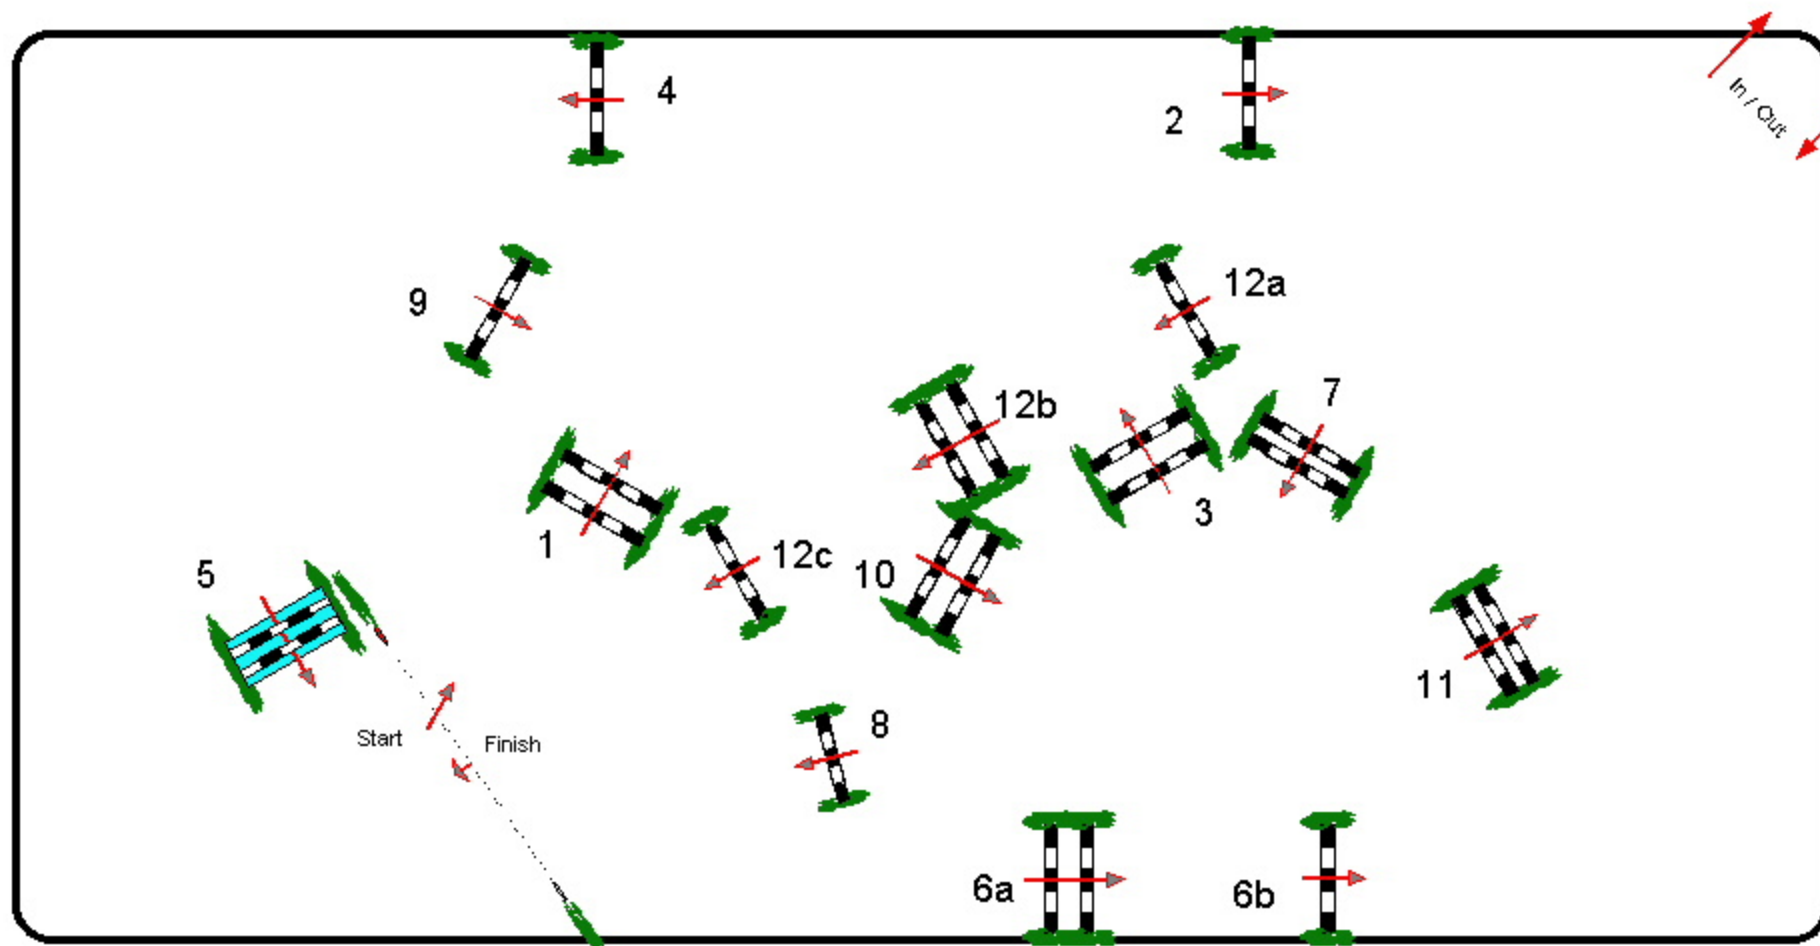

Helsinki CSI-W, 2013

Round A

Class No.: 5

UB Grand Prix

Competition over two rounds

19. October 2013

Start: 0:00

Table: A

Speed: 350 m/min

Obstacles: 12

1st Jump-off:

2nd Jump-off:

National RG:

Length: 420 m

Efforts: 15

Length: 0 m

Length: 0 m

FEI RG / Art. 273.3.3.1/252.6.3 Time allowed: 72 sec

Penalty sec:

Time allowed: 0 sec

Time allowed: 0 sec

Height: 1,60 m

Time limit: 144 sec

Closed combination:

Time limit: 0 sec

Time limit: 0 sec