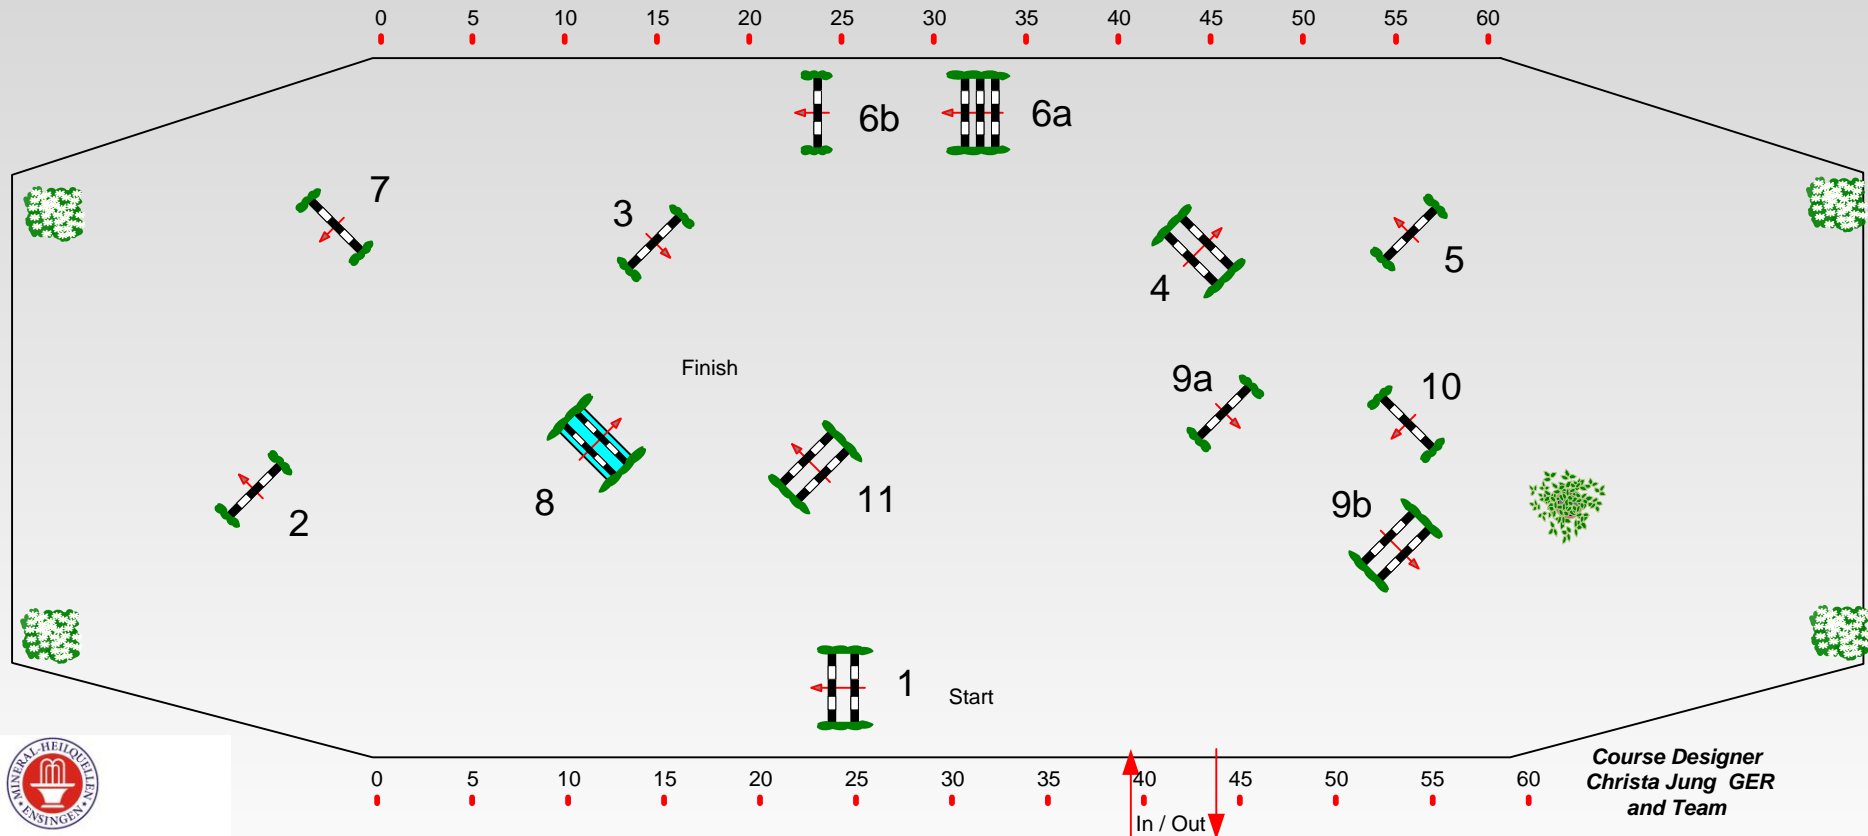

Stuttgart German Master 2013

Class No.: 21 Preis der Firma Ensinger Mineral-Heilquellen GmbH Competition against the clock Mittwoch, 13. November 2013 Start: 16:45

Table: A	Speed: 350 m/min	Obstacles: 11	1st Jump-off:	2nd Jump-off:
National RG: 501A1	Length: 390 m	Efforts: 13	Length: 0 m	Length: 0 m
FEI RG / Art.	Time allowed: 67 sec	Penalty sec:	Time allowed: 0 sec	Time allowed: 0 sec
Height: 1.40 m	Time limit: 134 sec	Closed combination:	Time limit: 0 sec	Time limit: 0 sec