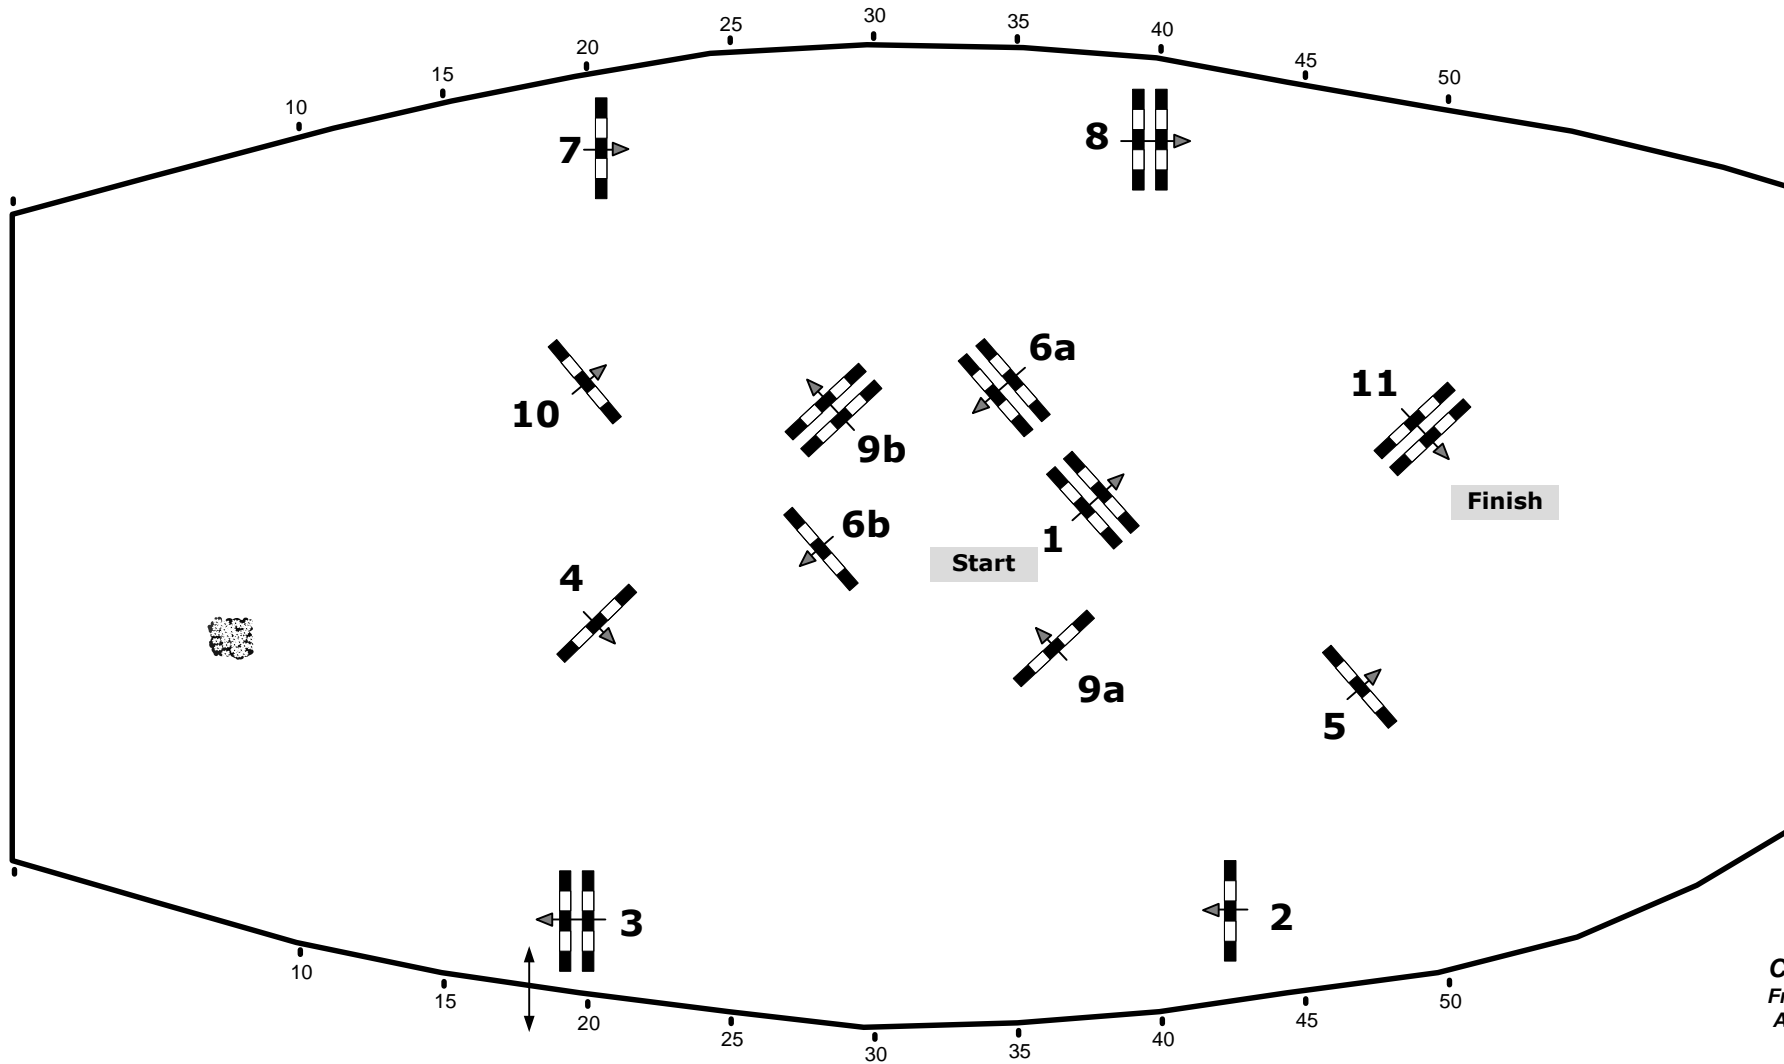

CSI**** Salzburg Arena - Amadeus Horse Indoors

05.-08.Dezember 2013

Class No.: 6-7-8

Logis Amateur Tour Opening

Competition against the clock

Table: A
National RG:
FEI RG / Art. 238.2.1
Height: 1,10 1,20 1,35 m

Speed: 350 m/min
Length: 440 m
Time allowed: 76 sec
Time limit: 152 sec

Obstacles: 11
Efforts: 13
Penalty sec:
Closed combination:

1st Jump-off:
Length: 0 m
Time allowed: 0 sec
Time limit: 0 sec

Course Designer
Franz Madl (AUT)
Adi Appe (AUT)
& Team