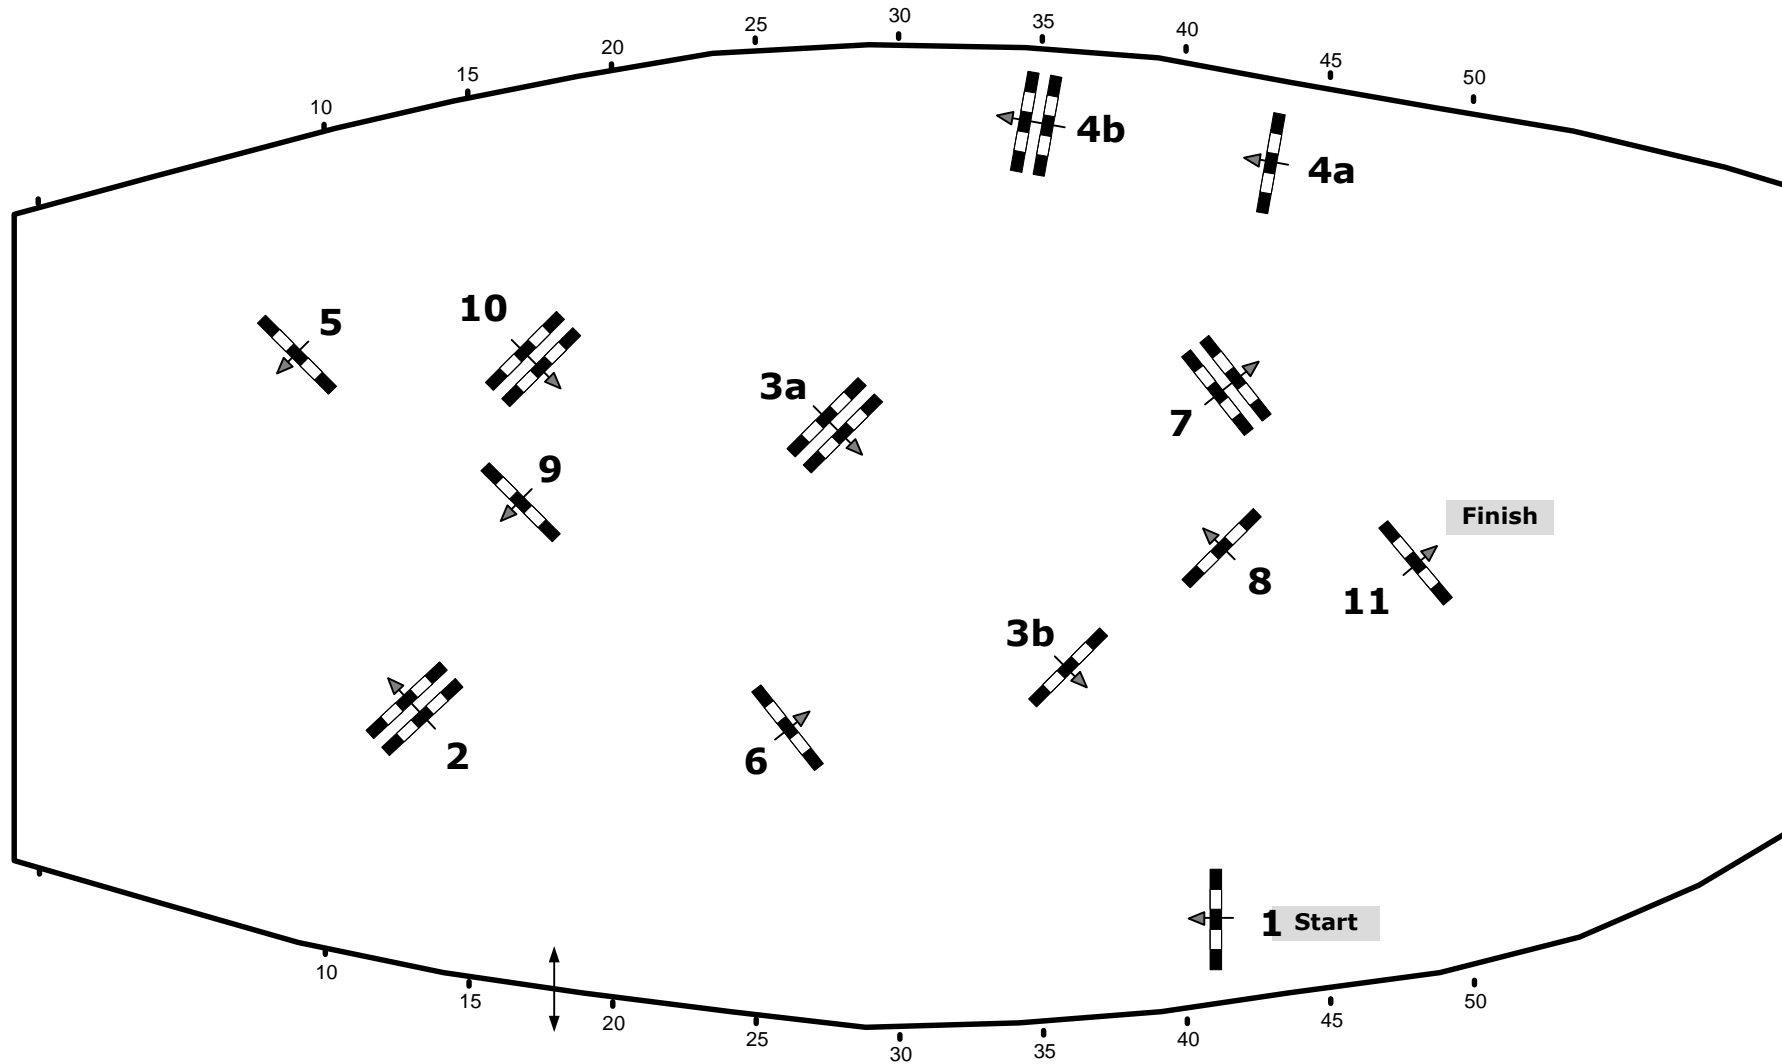

## CSI\*\*\*\* Salzburg Arena - Amadeus Horse Indoors

05.-08.Dezember 2013

Class No.: 11.12.13 Fixkraft Amateur Tour

Competition against the clock

Table: A  
National RG:  
FEI RG / Art. 238.2.1  
Height: 1,15 1,20 1,40 m

Speed: 350 m/min  
Length: 420 m  
Time allowed: 72 sec  
Time limit: 144 sec

Obstacles: 11  
Efforts: 13  
Penalty sec:  
Closed combination:

1st Jump-off:  
Length: 0 m  
Time allowed: 0 sec  
Time limit: 0 sec