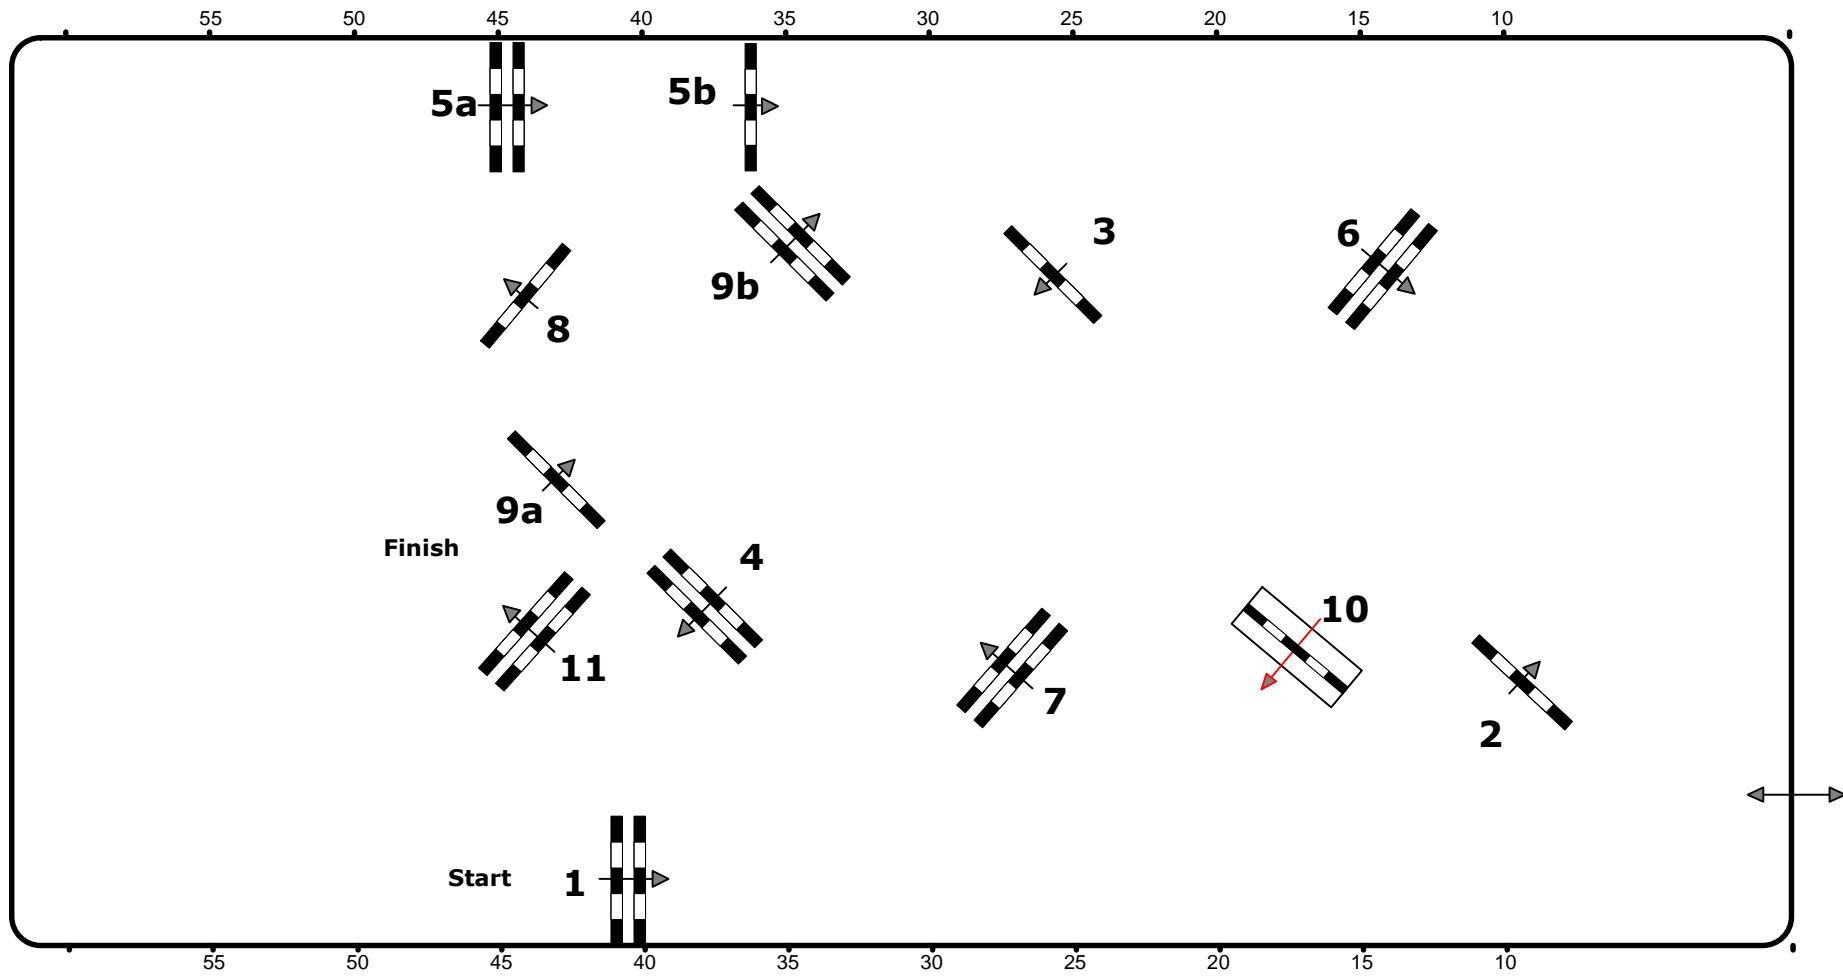

# CSI4\*/CSI2\*/CSIU25-A EY Cup/ CSIYJ-A/CSIAmA+B, Salzburg (AUT)

5. – 8. Dezember 2013

Messehalle

**Class No.:**                      **Small Tour Opening**                      **Competition against the clock**

Table: A	Speed: 350 m/min	Obstacles: 11	1st Jump-off:
National RG:	Length: 390 m	Efforts: 13	Length: 0 m
FEI RG / Art. 238.2.1	Time allowed: 67 sec	Penalty sec:	Time allowed: 0 sec
Height: 1,30 m	Time limit: 134 sec	Closed combination:	Time limit: 0 sec