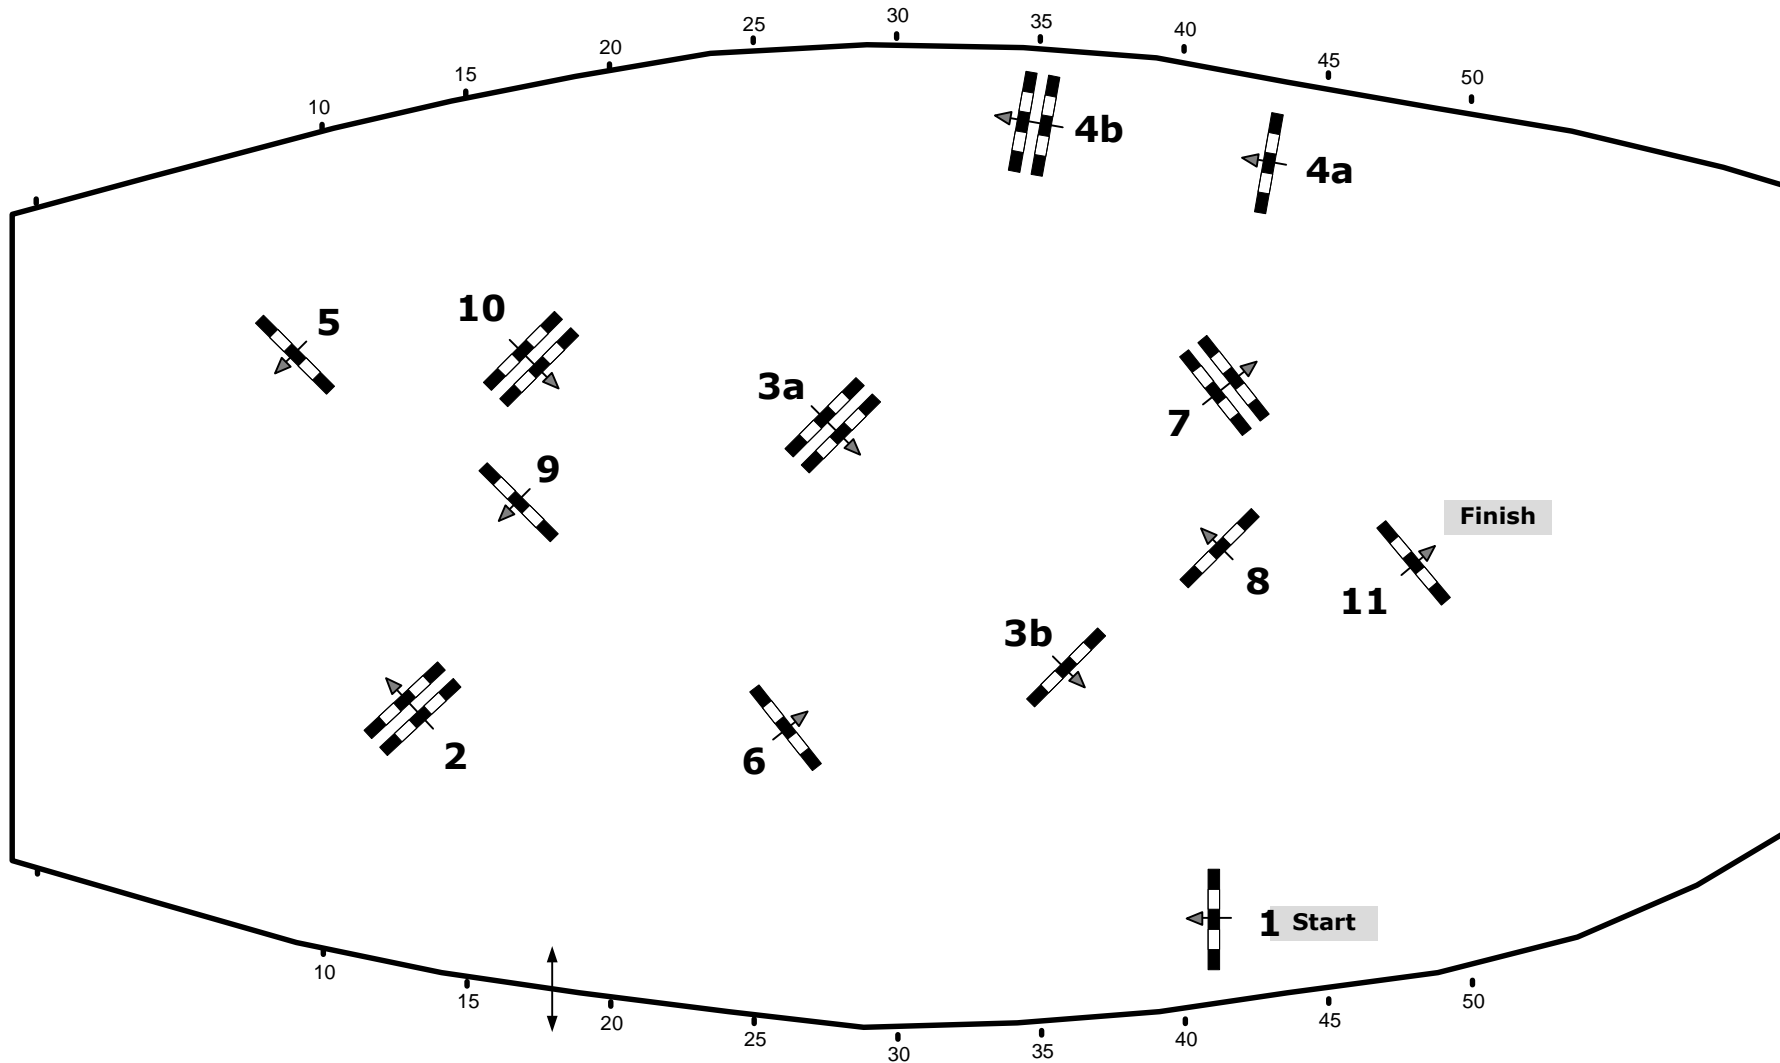

CSI**** Salzburg Arena - Amadeus Horse Indoors

05.-08.Dezember 2013

Class No.: 11.12.13 Fixkraft Amateur Tour

Competition against the clock

Table: A
National RG:
FEI RG / Art. 238.2.1
Height: 1,15 1,25 1,40 m

Speed: 350 m/min
Length: 420 m
Time allowed: 72 sec
Time limit: 144 sec

Obstacles: 11
Efforts: 13
Penalty sec:
Closed combination:

1st Jump-off:
Length: 0 m
Time allowed: 0 sec
Time limit: 0 sec

Course Designer
Franz Madl (AUT)
Adi Appe (AUT)
& Team