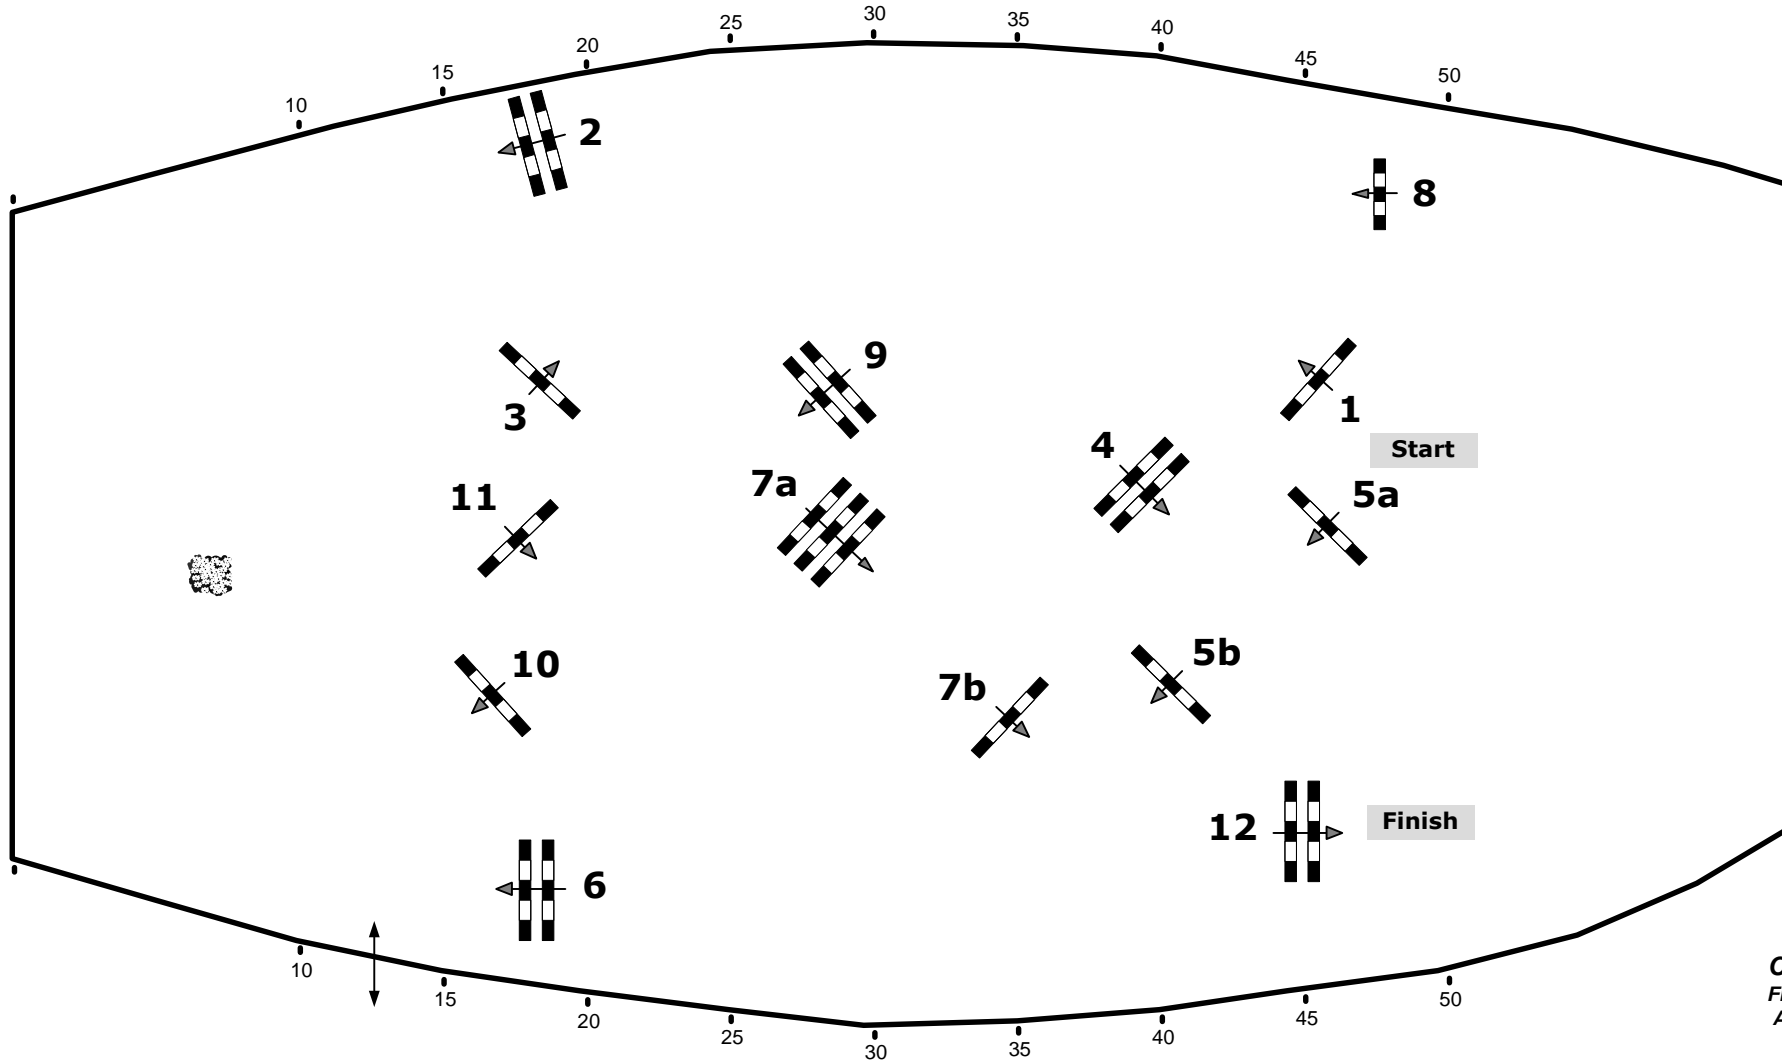

## CSI\*\*\*\* Salzburg Arena - Amadeus Horse Indoors

05.-08.Dezember 2013

Class No.: 14

Pappas Challenge

Competition against the clock

Table: A  
National RG:  
FEI RG / Art. 238.2.1  
Height: 1,45 m

Speed: 350 m/min  
Length: 410 m  
Time allowed: 71 sec  
Time limit: 142 sec

Obstacles: 12  
Efforts: 14  
Penalty sec:  
Closed combination:

1st Jump-off:  
Length: 0 m  
Time allowed: 0 sec  
Time limit: 0 sec

Course Designer  
Franz Madl (AUT)  
Adi Appe (AUT)  
& Team