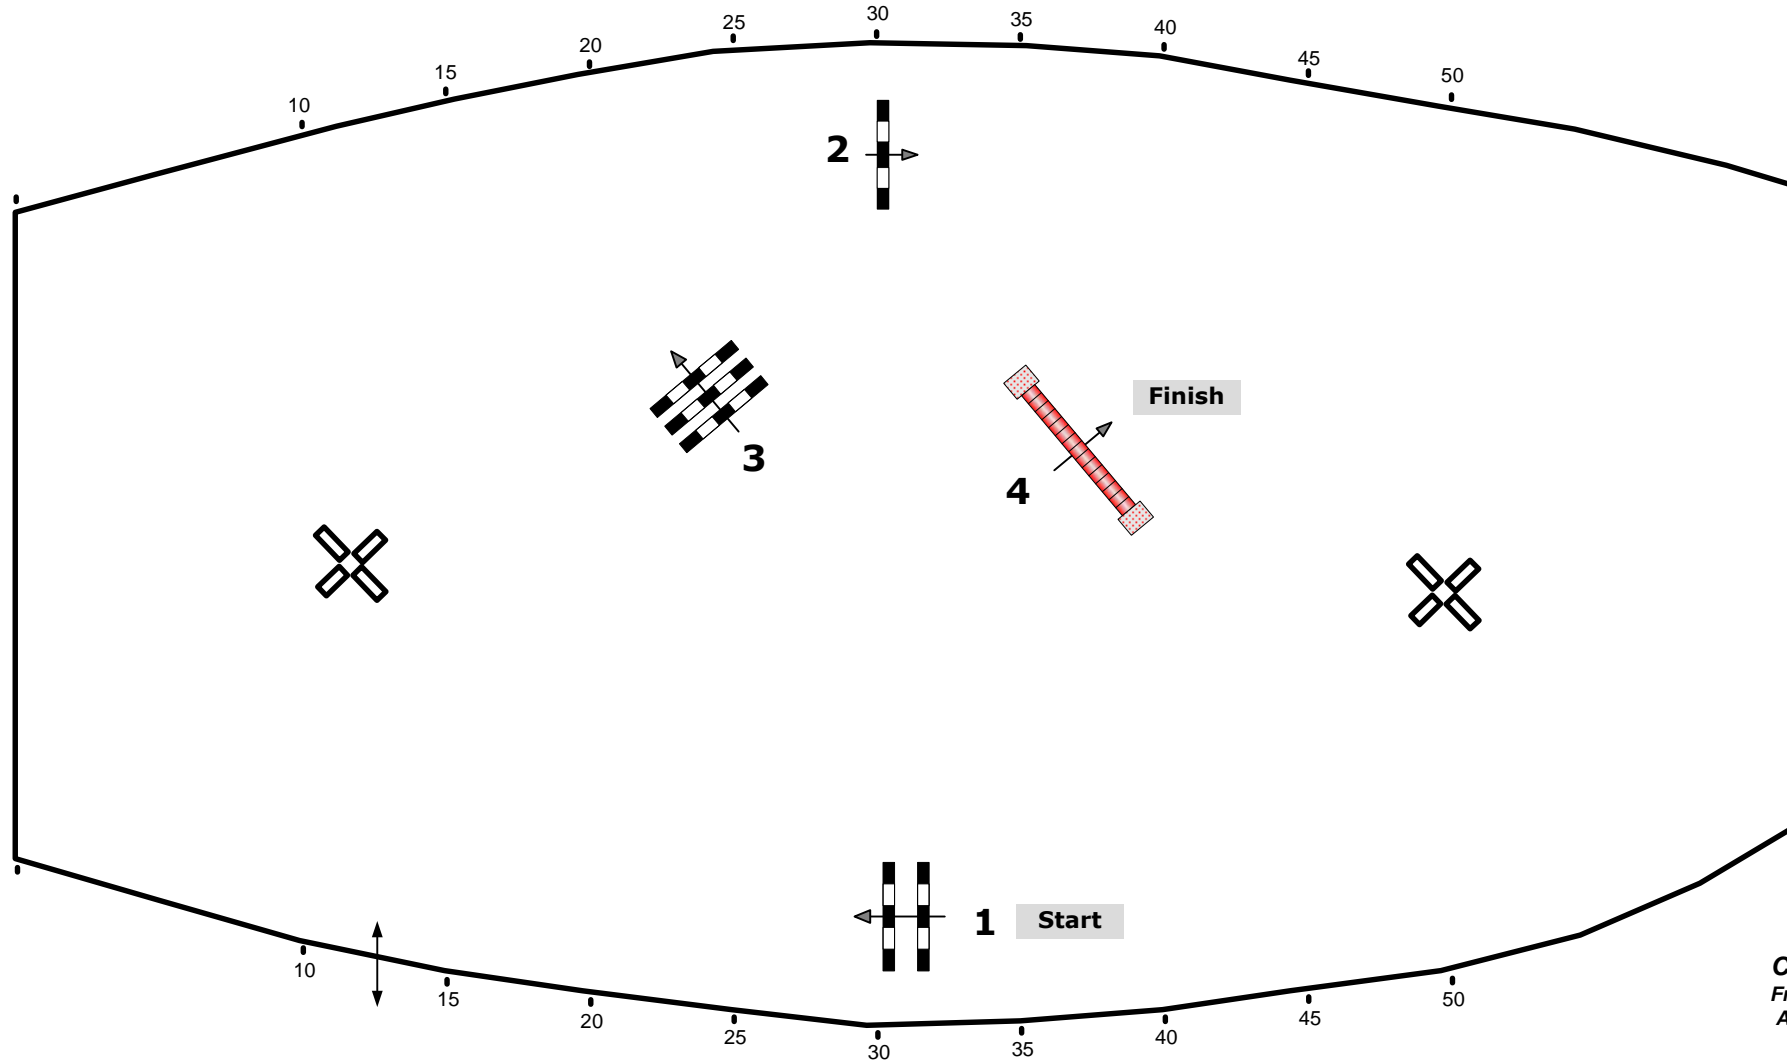

05.-08.Dezember 2013

Class No.: 16

Stud Obora High Fly Tour

Puissance Competition

Table: A
National RG:
FEI RG / Art. 262.2
Height: 1,70 m

Speed: 350 m/min
Length: 0 m
Time allowed: 0 sec
Time limit: 0 sec

Obstacles:
Efforts:
Penalty sec:
Closed combination:

1st Jump-off:
Length: 0 m
Time allowed: 0 sec
Time limit: 0 sec

nish
Start

Course Designer
Franz Madl (AUT)
Adi Appe (AUT)
& Team