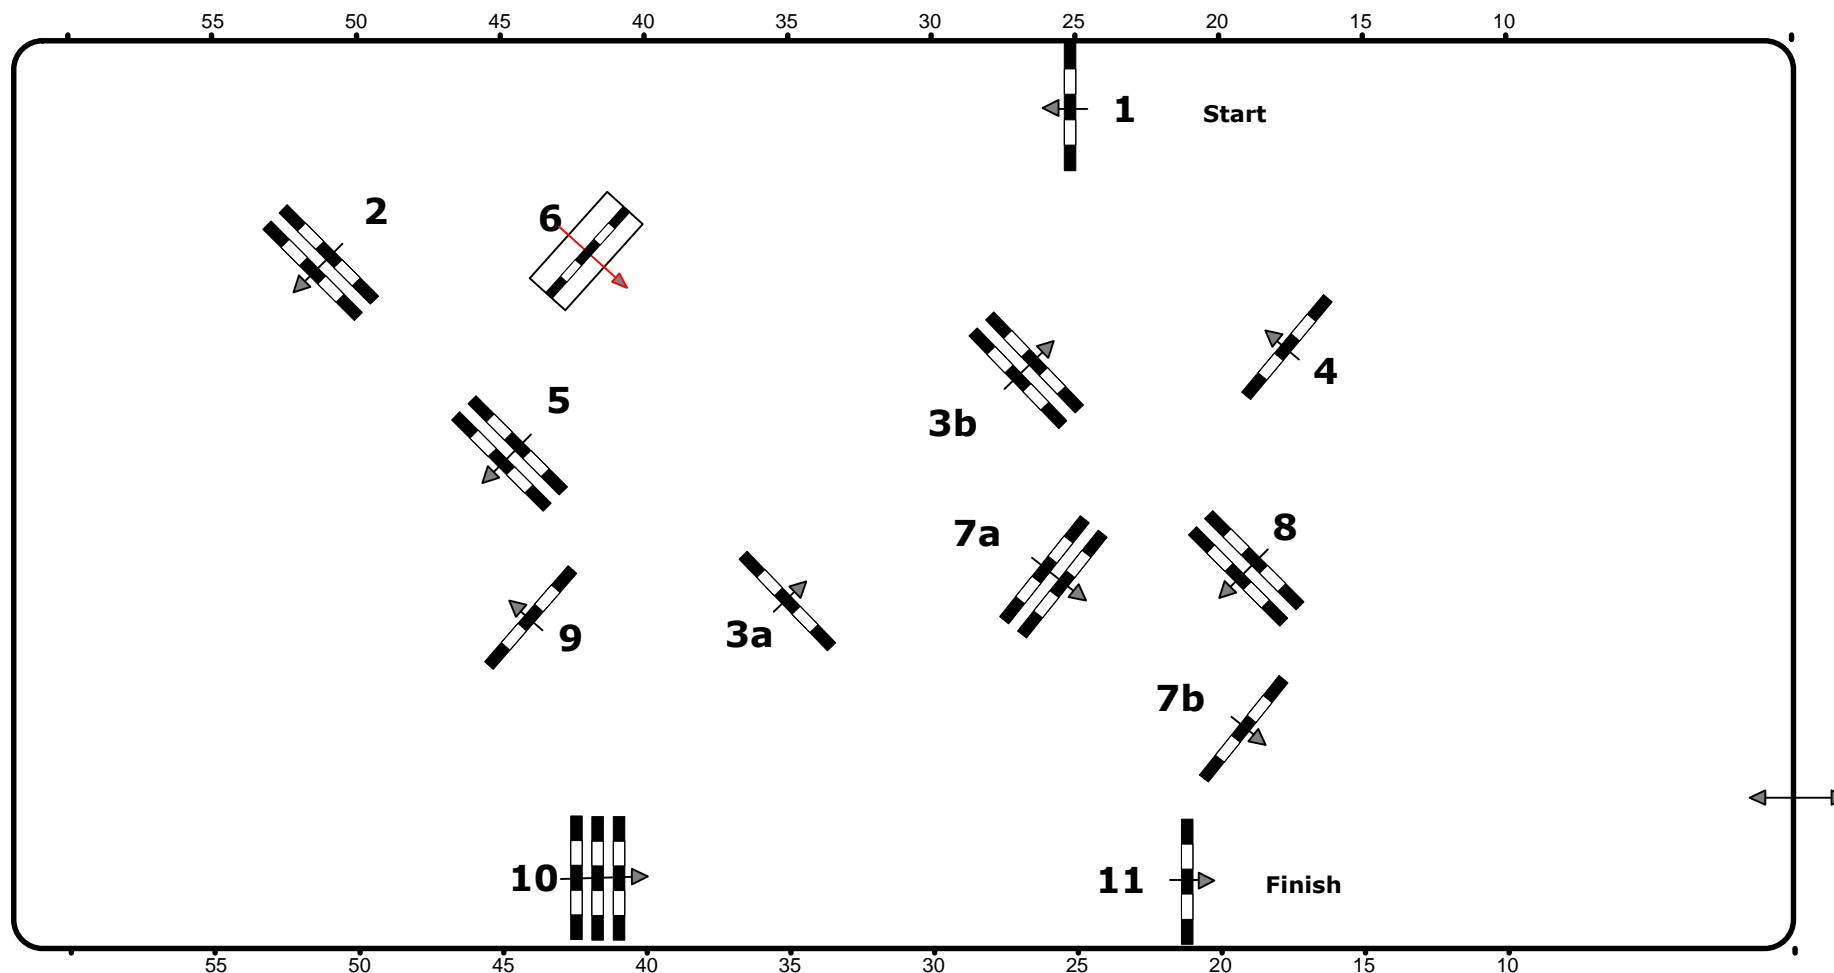

CSI4*/CSI2*/CSIU25-A EY Cup/ CSIYJ-A/CSIAmA+B, Salzburg (AUT)

5. – 8. Dezember 2013

Class No.: 29

Small Tour

Competition against the clock

Table: A
National RG:
FEI RG / Art. 238.2.1
Height: 1,30 m

Speed: 350 m/min
Length: 380 m
Time allowed: 66 sec
Time limit: 132 sec

Obstacles: 11
Efforts: 13
Penalty sec:
Closed combination:

1st Jump-off:
Length: 0 m
Time allowed: 0 sec
Time limit: 0 sec

Messehalle

Jury

Franz Schiermayr (AUT)

*Helfried Knotz (AUT)
David Hübler (AUT)
Andreas Riedl (AUT)*