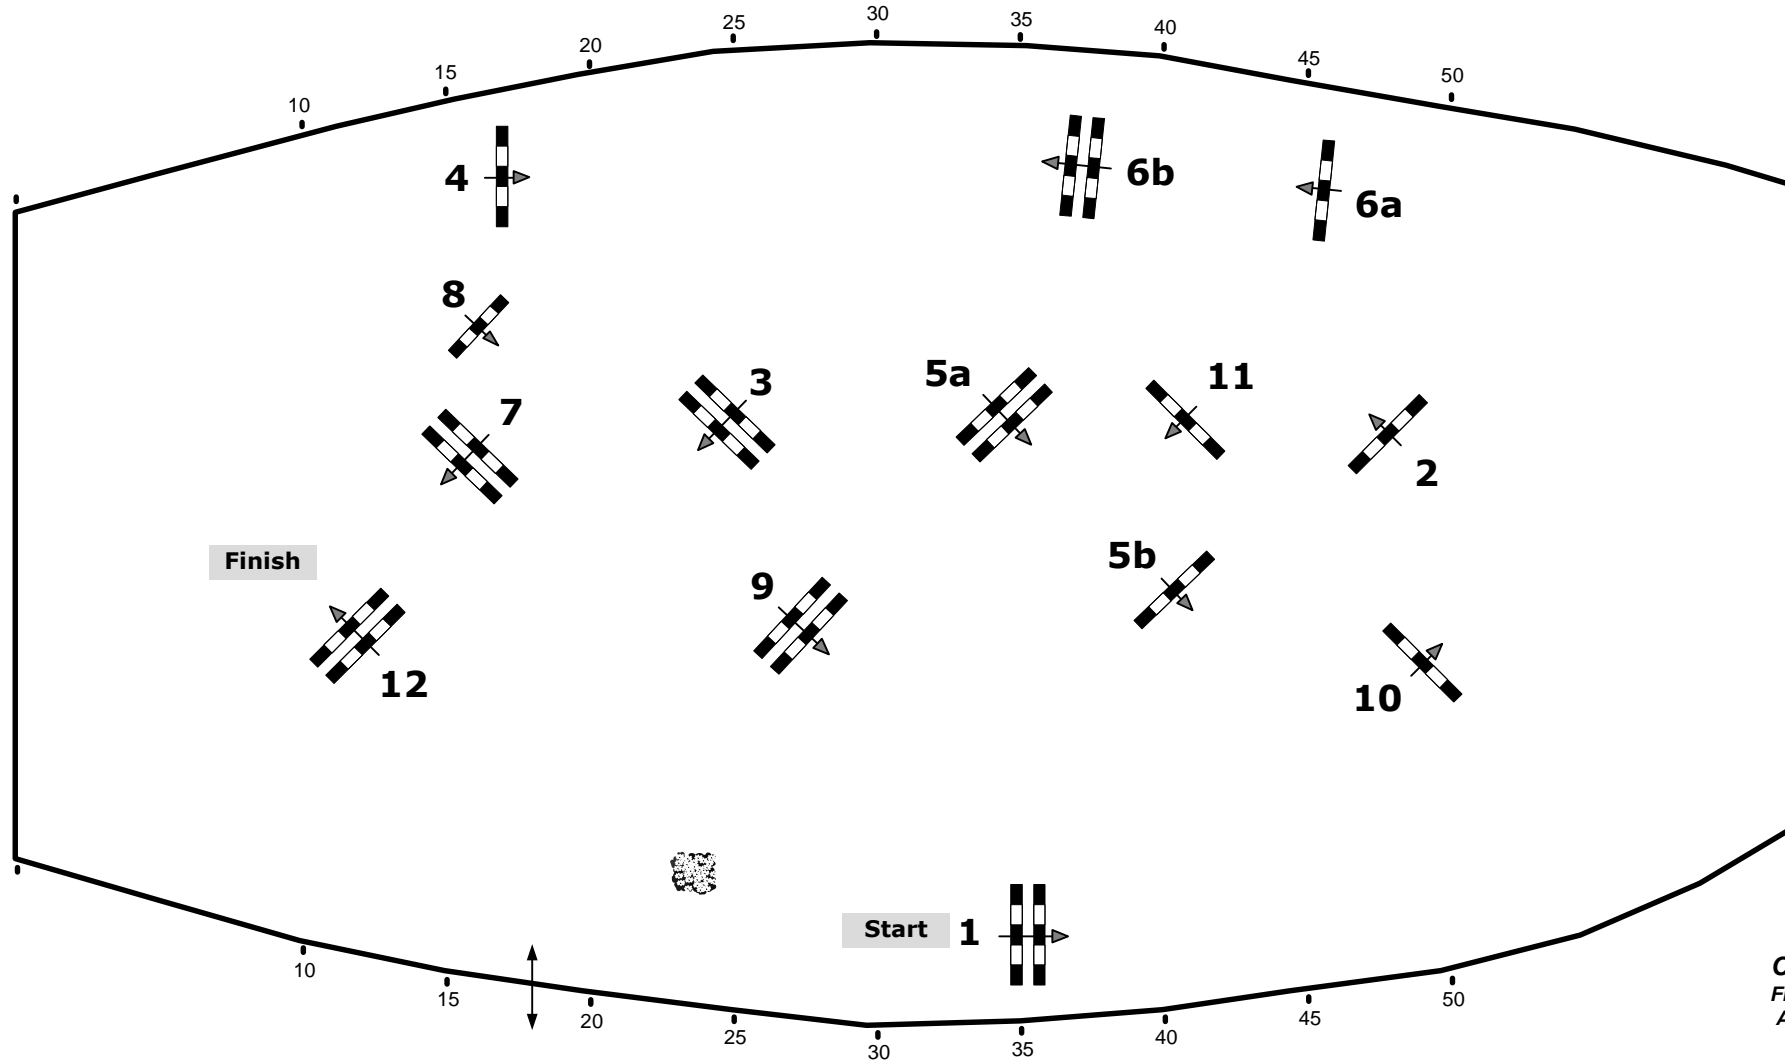

## CSI\*\*\*\* Salzburg Arena - Amadeus Horse Indoors

05.-08.Dezember 2013

Class No.: 17

EY Cup

Competition against the clock

Table: A  
National RG:  
FEI RG / Art. 238.2.1  
Height: 1,40 m

Speed: 350 m/min  
Length: 370 m  
Time allowed: 64 sec  
Time limit: 128 sec

Obstacles: 12  
Efforts: 14  
Penalty sec:  
Closed combination:

1st Jump-off:  
Length: 0 m  
Time allowed: 0 sec  
Time limit: 0 sec

nish  
Start

Course Designer  
Franz Madl (AUT)  
Adi Appe (AUT)  
& Team