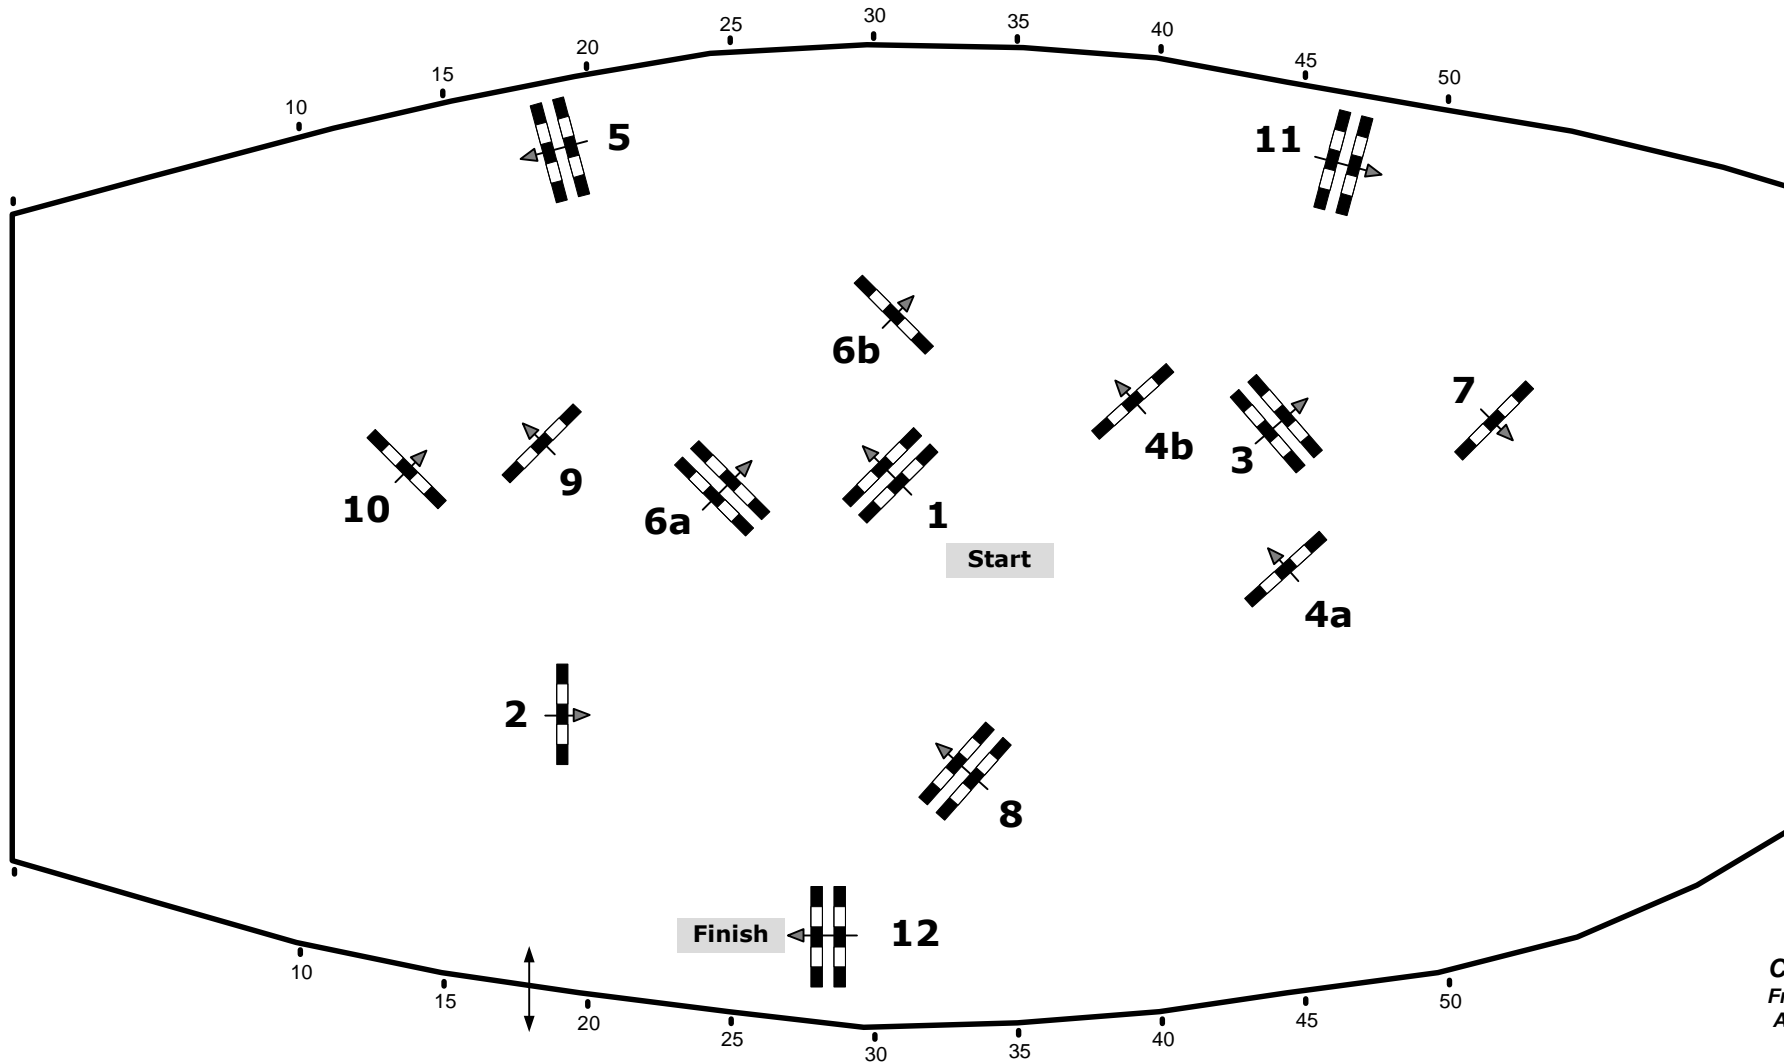

05.-08.Dezember 2013

Class No.: 18 Amadeus medium amateur tour final Competition against the clock

Table: A
National RG:
FEI RG / Art. 238.2.1
Height: 1,25 m

Speed: 350 m/min
Length: 460 m
Time allowed: 79 sec
Time limit: 158 sec

Obstacles: 12
Efforts: 14
Penalty sec:
Closed combination:

1st Jump-off:
Length: 0 m
Time allowed: 0 sec
Time limit: 0 sec

Course Designer
Franz Madl (AUT)
Adi Appe (AUT)
& Team