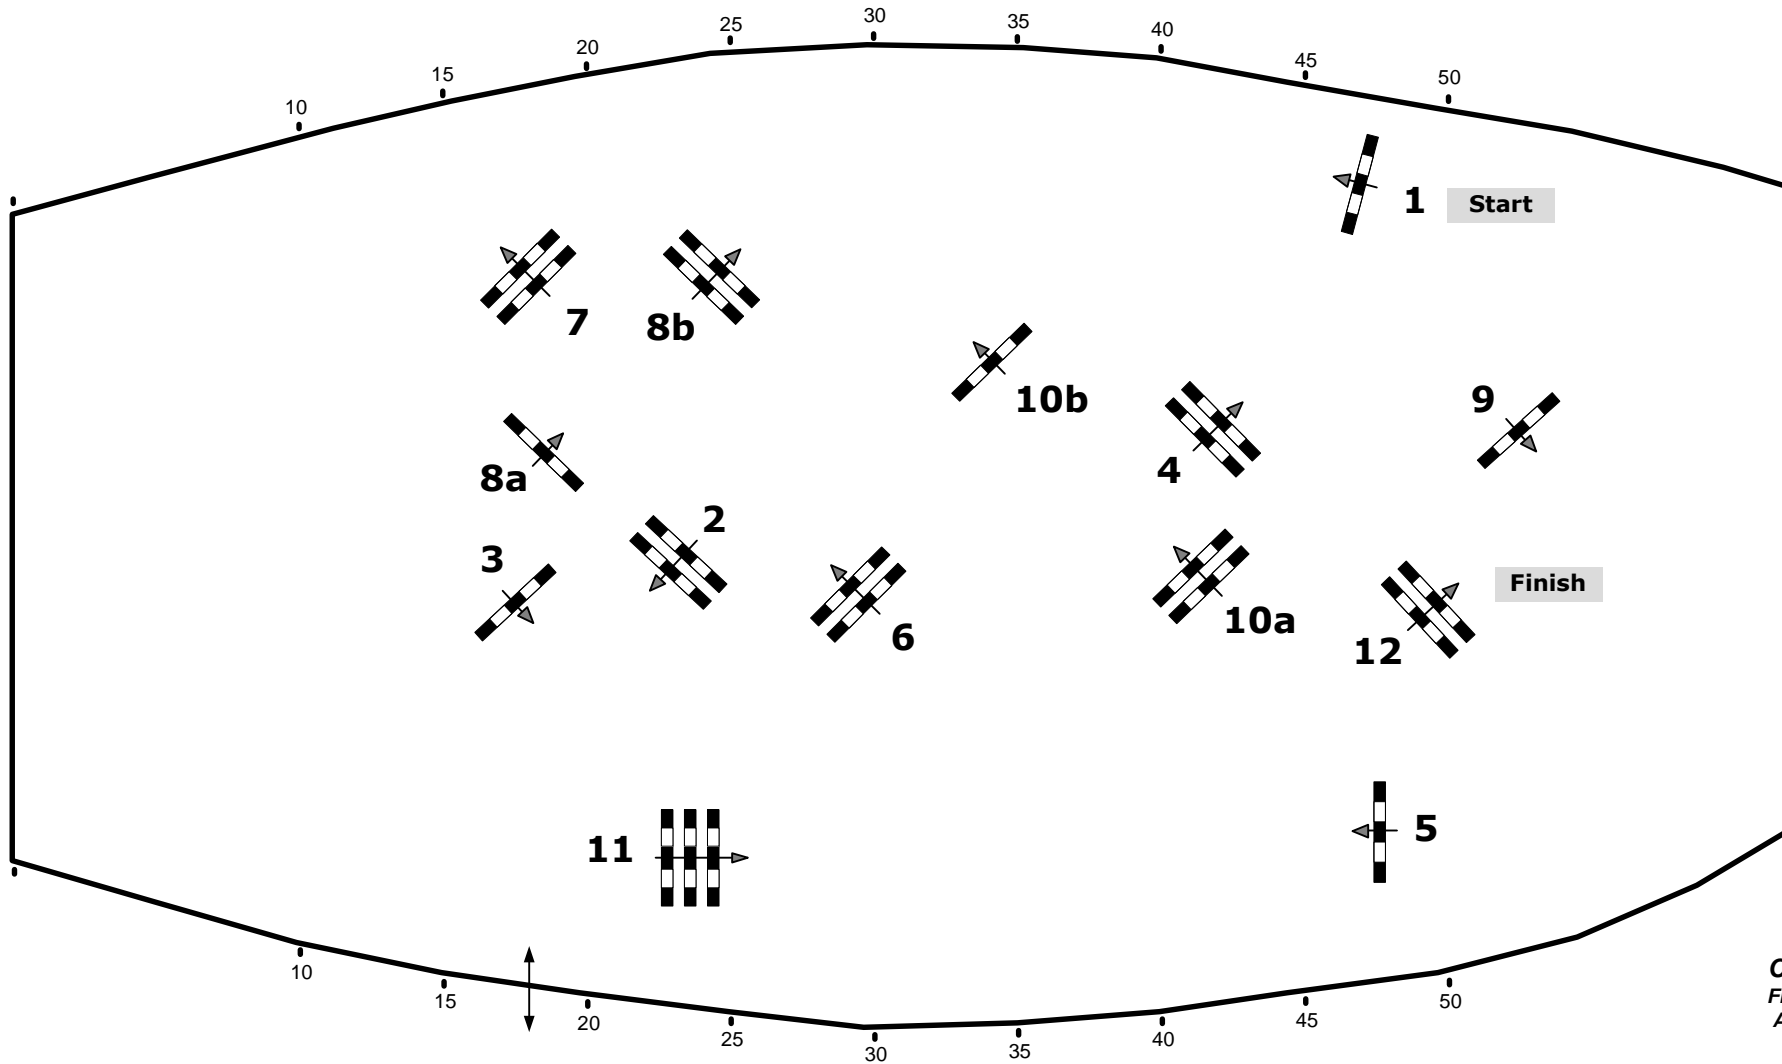

05.-08.Dezember 2013

Class No.: 19

Amadeus Trophy

Competition against the clock

Table: A
National RG:
FEI RG / Art. 238.2.1
Height: 1,45 m

Speed: 350 m/min
Length: 410 m
Time allowed: 71 sec
Time limit: 142 sec

Obstacles: 12
Efforts: 14
Penalty sec:
Closed combination:

1st Jump-off:
Length: 0 m
Time allowed: 0 sec
Time limit: 0 sec

Course Designer
Franz Madl (AUT)
Adi Appe (AUT)
& Team