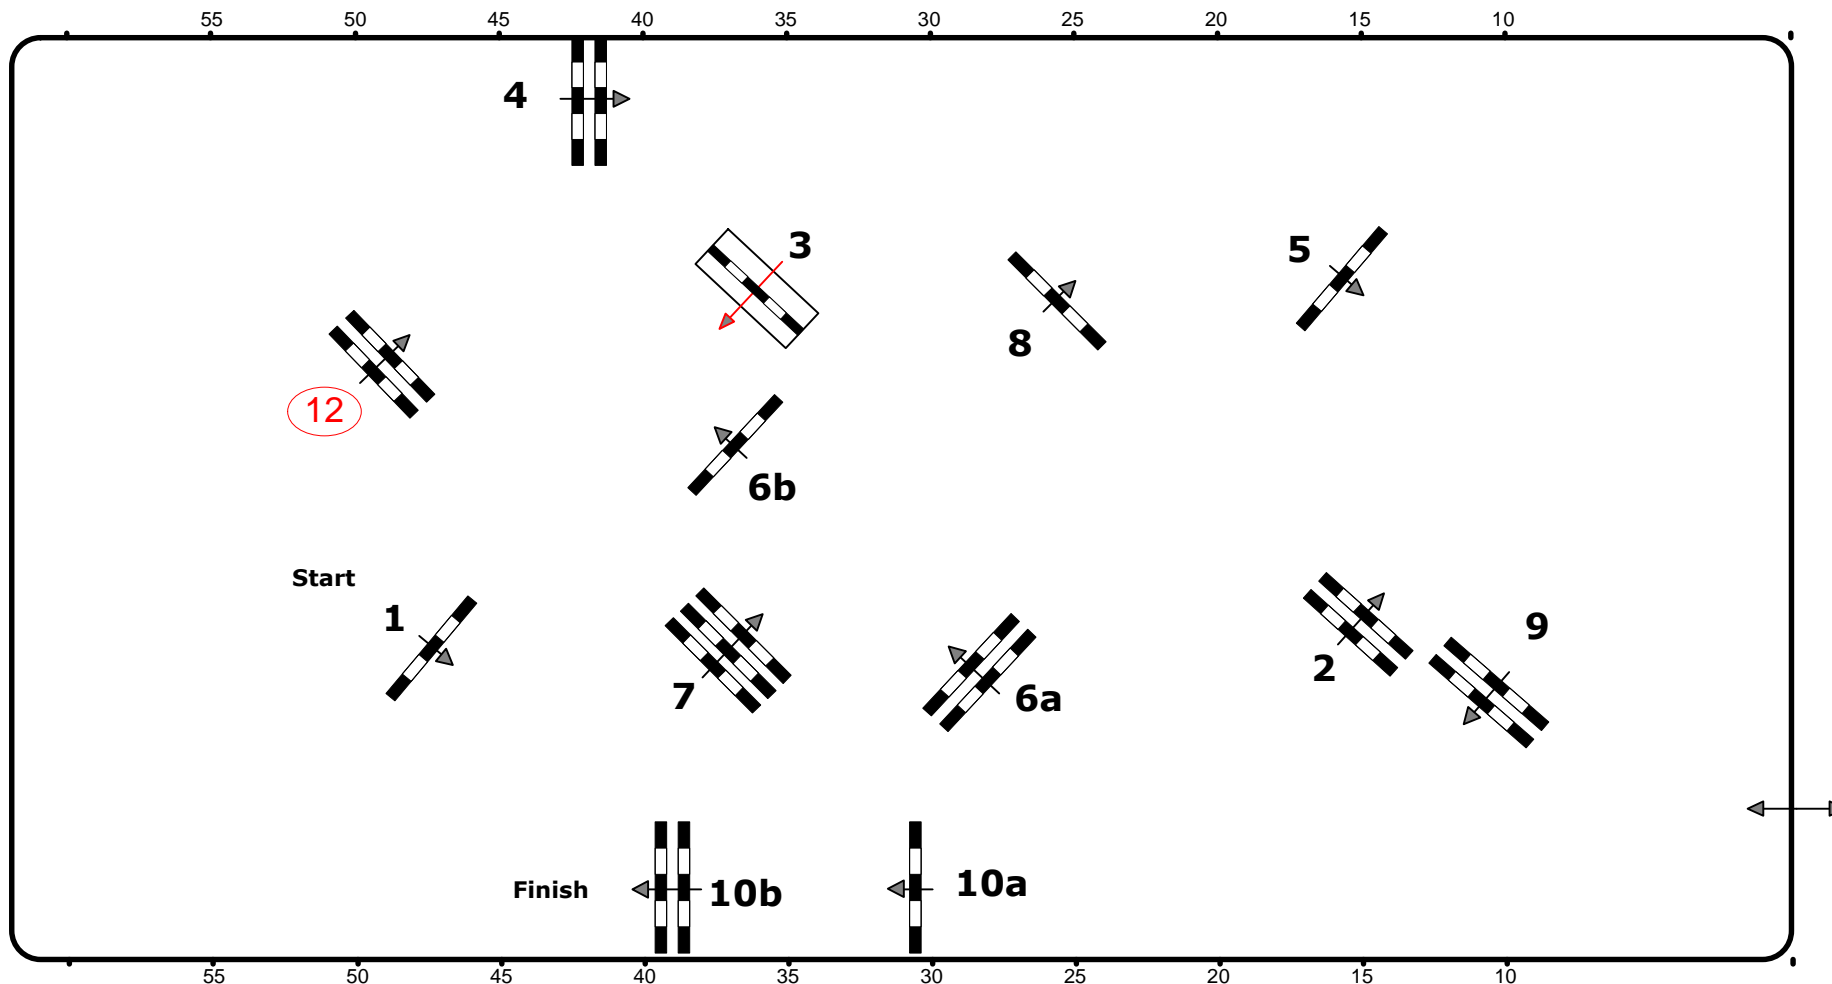

CSI4*/CSI2*/CSIU25-A EY Cup/ CSIYJ-A/CSIAmA+B, Salzburg (AUT)

5. – 8. Dezember 2013

37

Class No.: 37

Amadeus Children Grand Prix

Competition with one jump-off

Table: A
National RG:
FEI RG / Art. 238.2.2
Height: 1,20 m

Speed: 350 m/min
Length: 370 m
Time allowed: 64 sec
Time limit: 128 sec

Obstacles: 10
Efforts: 12
Penalty sec:
Closed combination:

1st Jump-off: 12-5-6ab-7-8-10b
Length: 240 m
Time allowed: 42 sec
Time limit: 84 sec