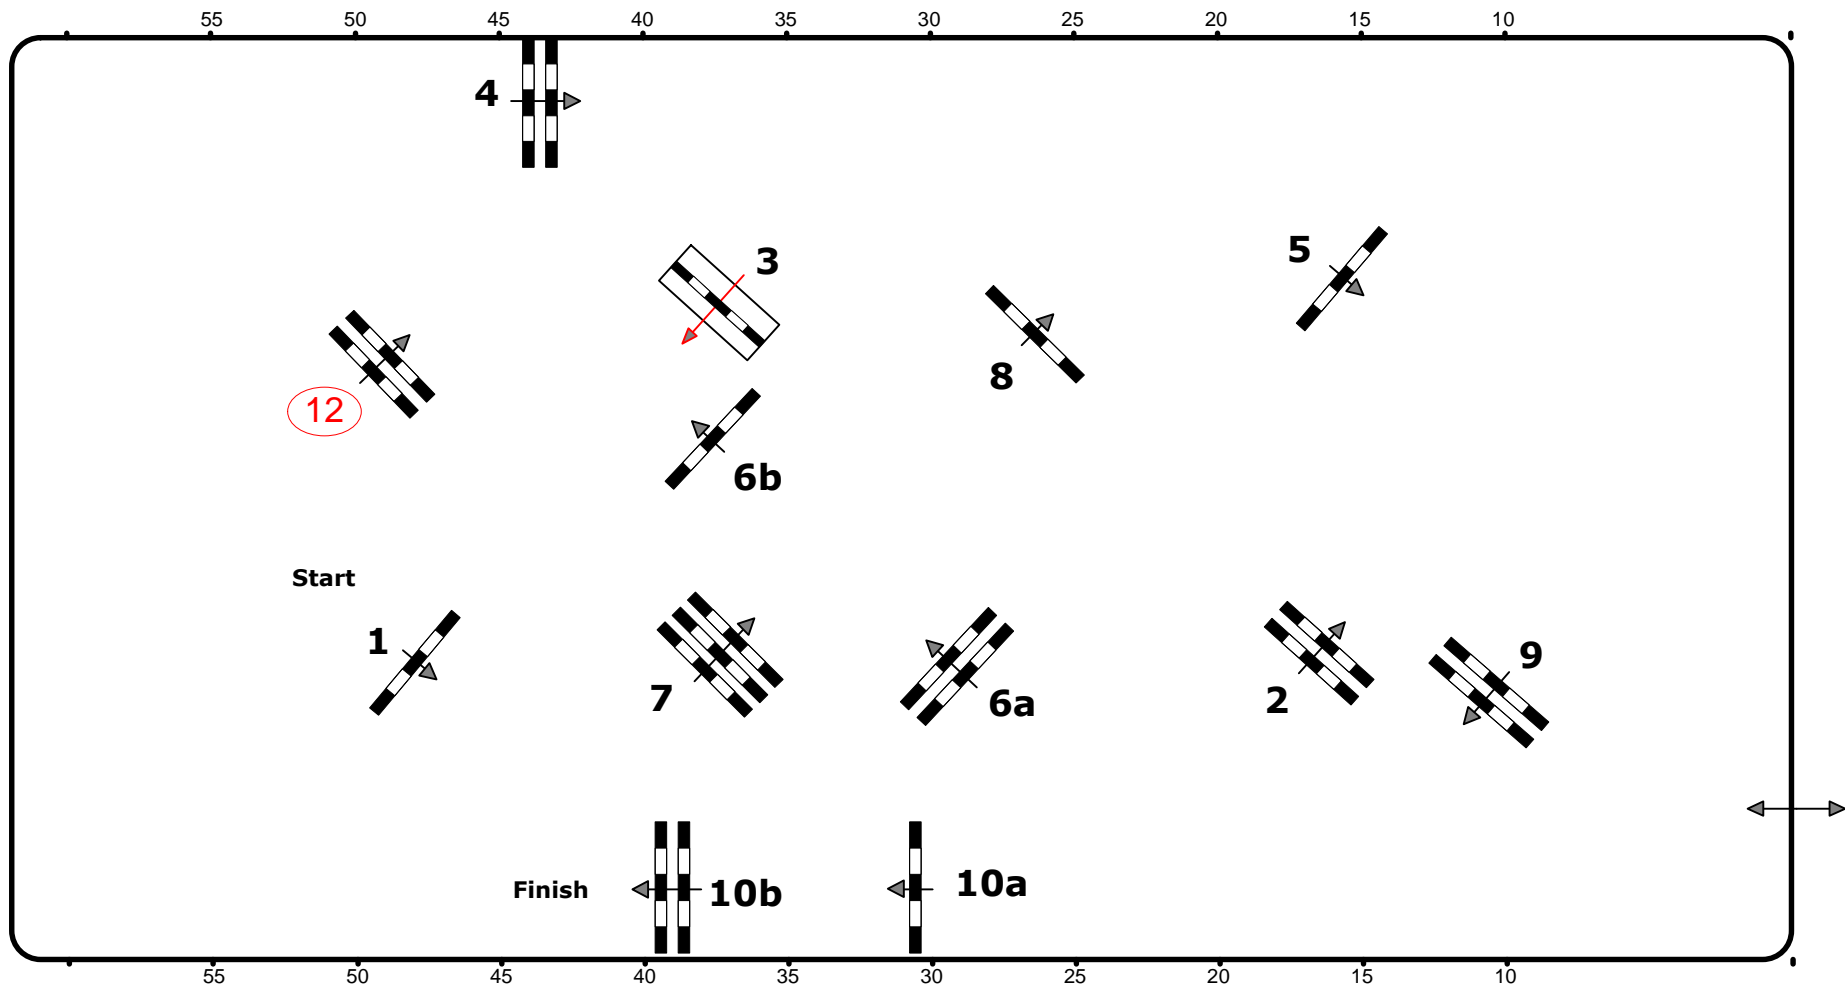

CSI4*/CSI2*/CSIU25-A EY Cup/ CSIYJ-A/CSIAmA+B, Salzburg (AUT)

5. – 8. Dezember 2013

43

Class No.: 43

Amadeus Pony Grand Prix

Competition with one jump-off

Table: A
National RG:
FEI RG / Art. 238.2.2
Height: 1,05 m

Speed: 350 m/min
Length: 370 m
Time allowed: 64 sec
Time limit: 128 sec

Obstacles: 10
Efforts: 12
Penalty sec:
Closed combination:

1st Jump-off: 12-5-6ab-7-8-10b
Length: 240 m
Time allowed: 42 sec
Time limit: 84 sec