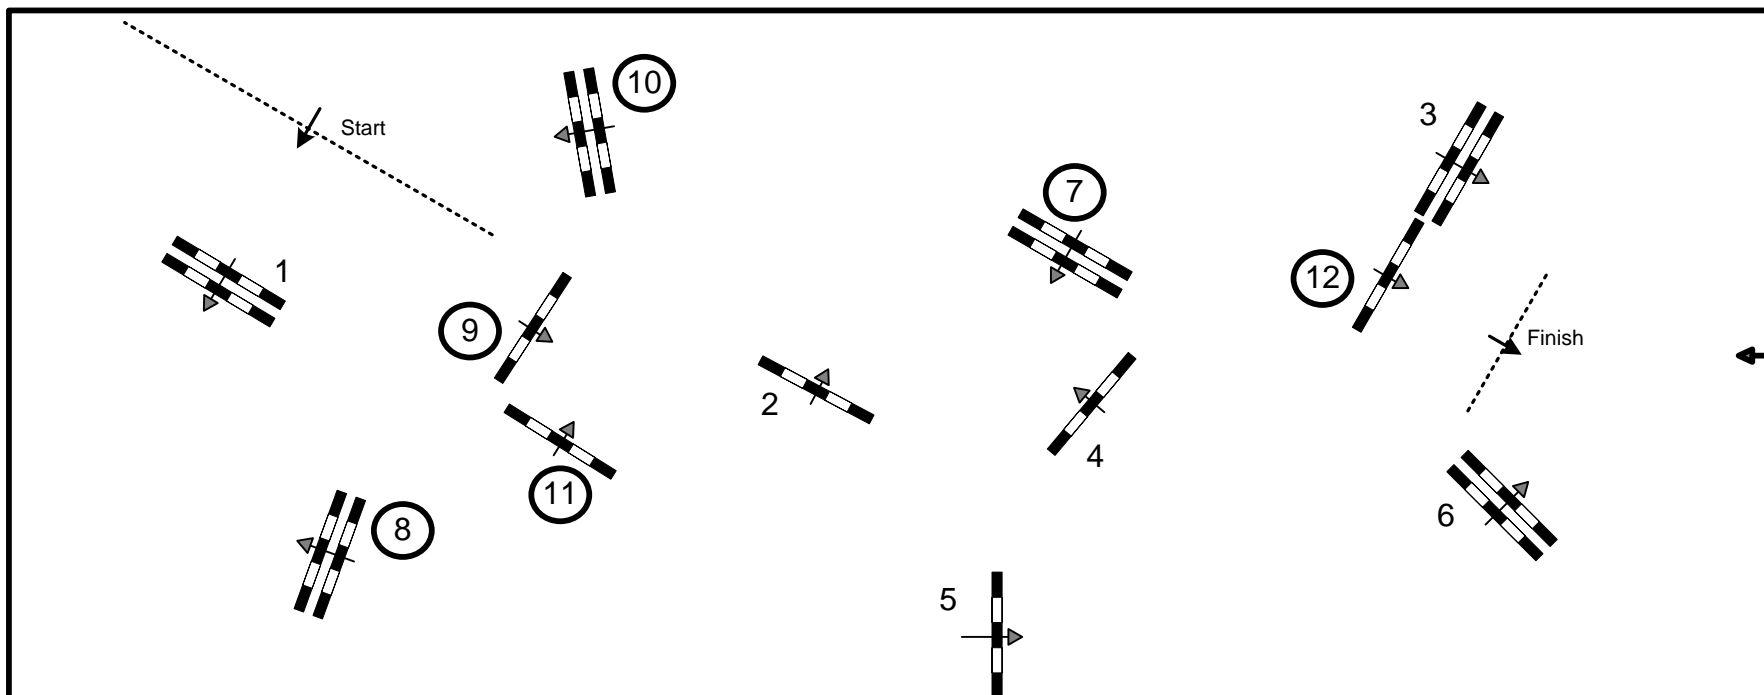

2013 CSI-W OLYMPIA

THE LONDON INTERNATIONAL HORSE SHOW

Class N.: 4 – The Pony Club Mini Major Relay
Wednesday, 18th December 2013

1 to 6 – senior rider & ⑦ to ⑫ – Pony Club rider

Table: C	Speed: N/A m/min	Obstacles: 12	Jump off: N/A	2nd Jump-off: N/A
National RG: N/A	Length: 0 m	Efforts: 12	Length: 0 m	Length: 0 m
FEI RG / Art. N/A	Time allowed: 0 sec	Penalty sec: N/A	Time allowed: 0 sec	Time allowed: 0 sec
Height: m	Time limit: 0 sec	Closed combination: N/A	Time limit: 0 sec	Time limit: 0 sec