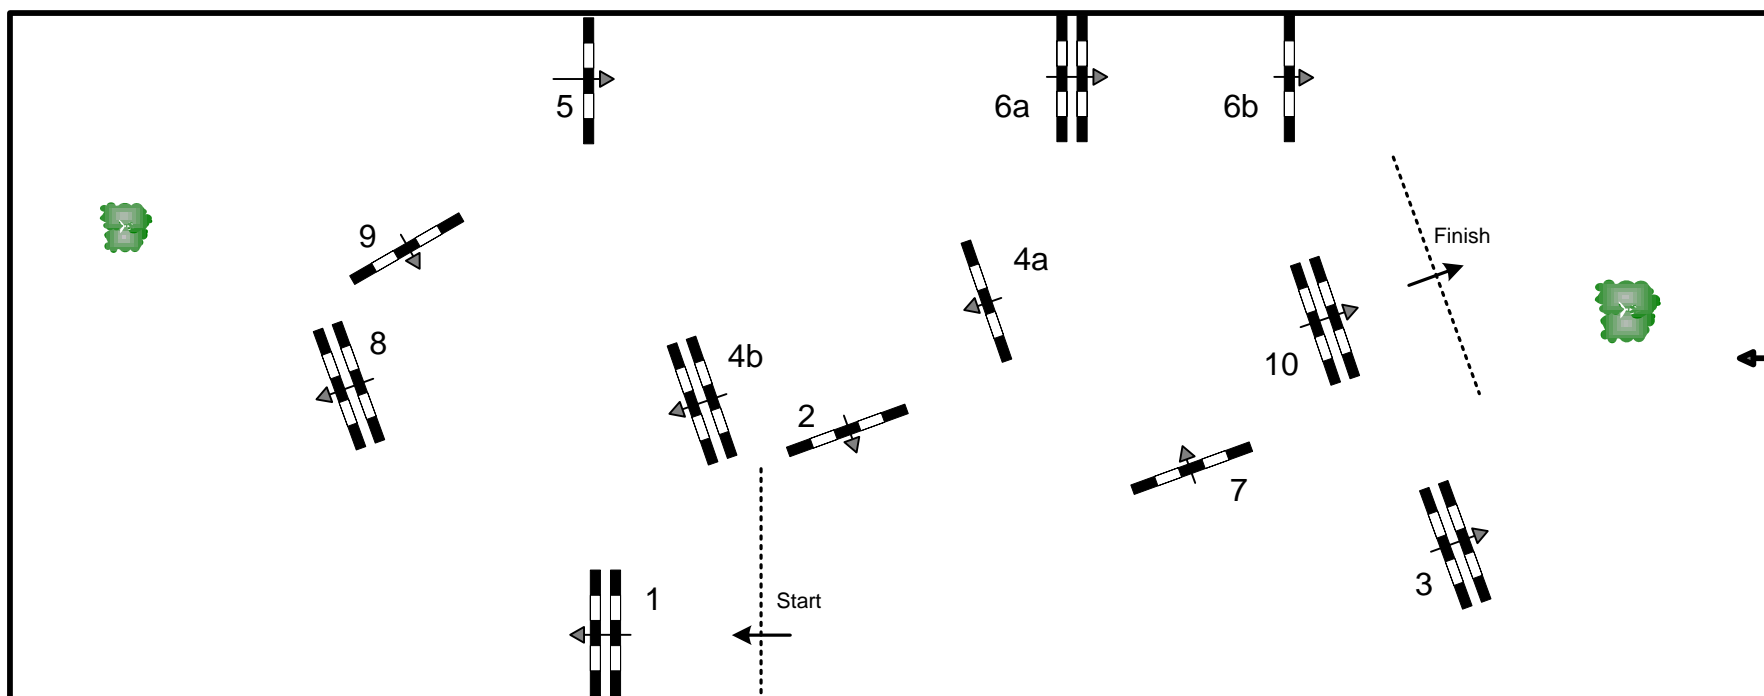

2013 CSI-W OLYMPIA THE LONDON INTERNATIONAL HORSE SHOW

Class N.: 5 – The Santa Stakes
Wednesday, 18th December 2013

Table: A	Speed: 350 m/min	Obstacles: 10	Jump off: N/A	2nd Jump-off: N/A
National RG: N/A	Length: 445 m	Efforts: 12	Length: 0 m	Length: 0 m
FEI RG / Art. 238.2.1	Time allowed: 77 sec	Penalty sec: N/A	Time allowed: 0 sec	Time allowed: 0 sec
Height: 1,45 m	Time limit: 154 sec	Closed combination: N/A	Time limit: 0 sec	Time limit: 0 sec