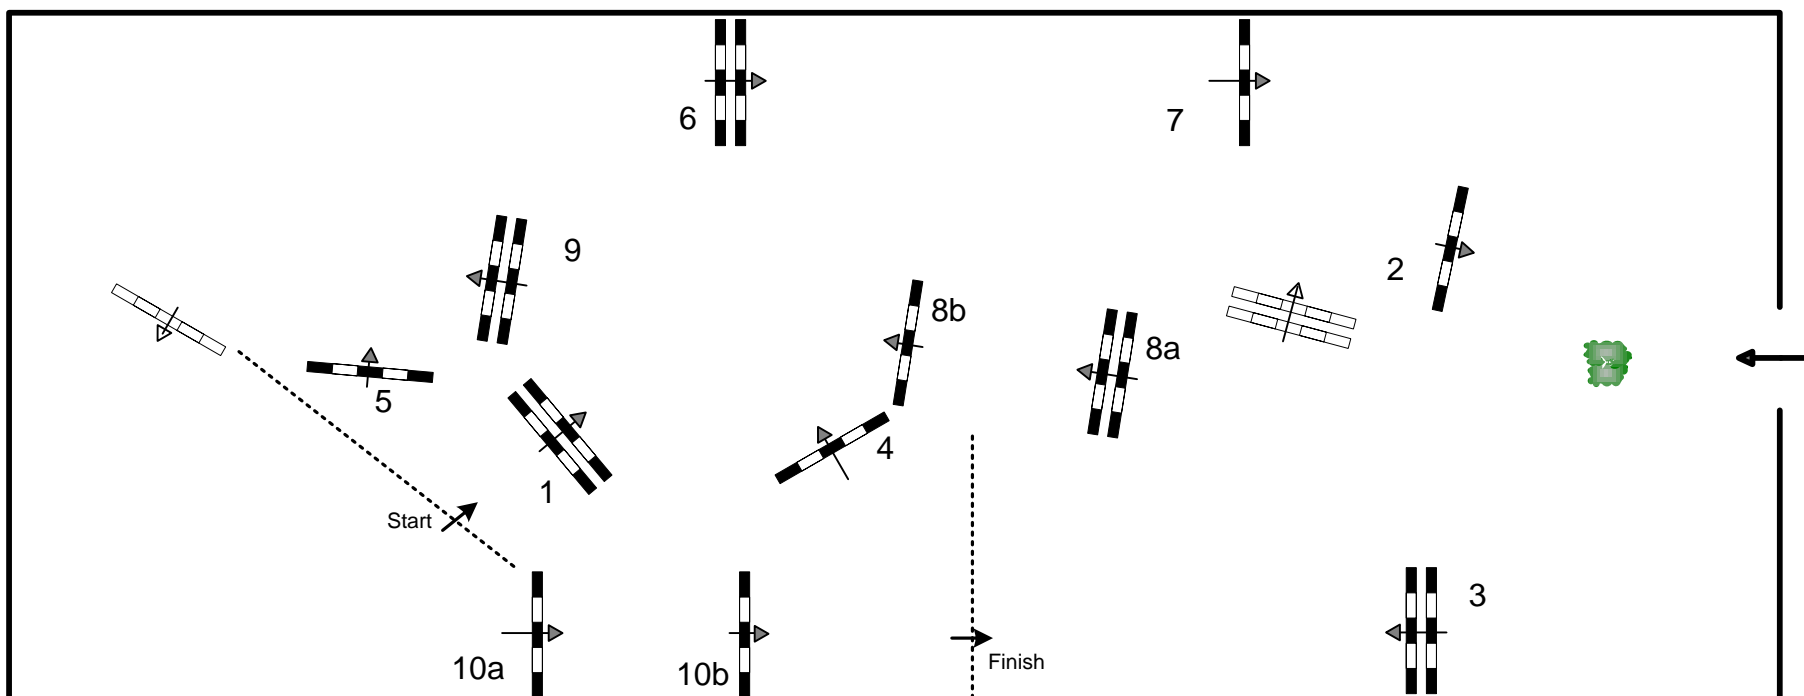

2013 CSI-W OLYMPIA THE LONDON INTERNATIONAL HORSE SHOW

Class N.: 12 – The Dodson & Horrell and the World Class Programme U23 Championship
Friday, 20th December 2013
FIRST ROUND

Table: two rounds with jump off	Speed: 350 m/min	Obstacles: 10	Jump off: N/A	2nd Jump-off: N/A
National RG: BSJ rules	Length: 350 m	Efforts: 12	Length: 0 m	Length: 0 m
FEI RG / Art. N/A	Time allowed: 60 sec	Penalty sec: N/A	Time allowed: 0 sec	Time allowed: 0 sec
Height: 1,45 m - 1,50 m	Time limit: 120 sec	Closed combination: N/A	Time limit: 0 sec	Time limit: 0 sec

Course Designer : Bob Ellis (GBR)

2013 CSI-W OLYMPIA

THE LONDON INTERNATIONAL HORSE SHOW

Class N.: 12 – The Dodson & Horrell and the World Class Programme U23 Championship
Friday, 20th December 2013
SECOND ROUND AND JUMP OFF

Table: two rounds with jump off	Speed: 350 m/min	Obstacles: 11	Jump off: 2, 3, 5b, 6, 7ab, 8, 9, 11	2nd Jump-off: N/A
National RG: BSJ rules	Length: 350 m	Efforts: 14	Length: 290 m	Length: 0 m
FEI RG / Art. N/A	Time allowed: 60 sec	Penalty sec: N/A	Time allowed: 50 sec	Time allowed: 0 sec
Height: 1,45 m - 1,50 m	Time limit: 120 sec	Closed combination: N/A	Time limit: 100 sec	Time limit: 0 sec