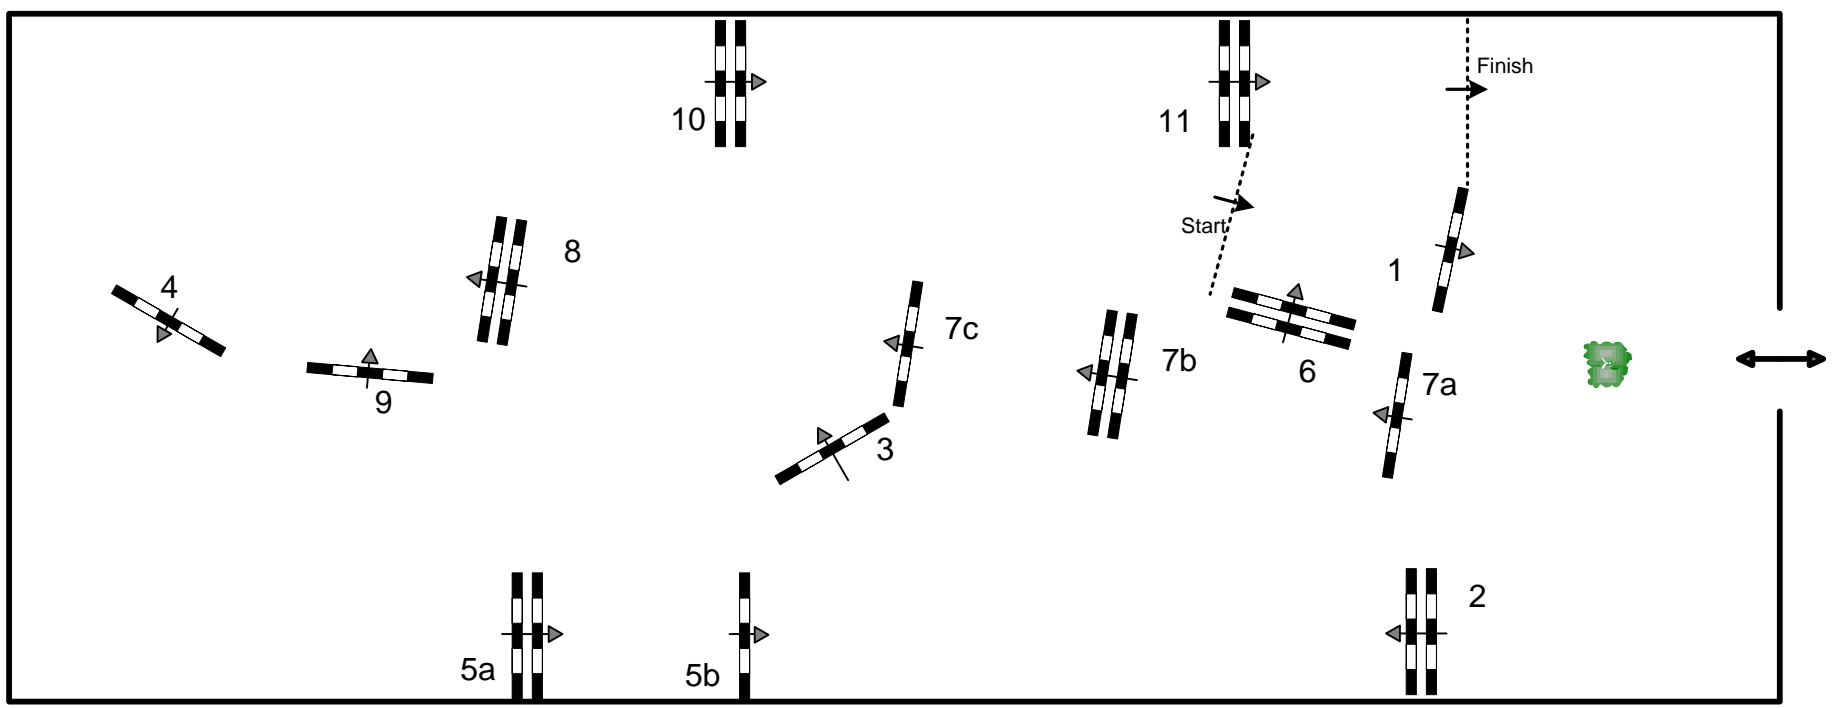

2013 CSI-W OLYMPIA THE LONDON INTERNATIONAL HORSE SHOW

Class N.: 12 – The Dodson & Horrell and the World Class Programme U23 Championship
Friday, 20th December 2013
FIRST ROUND

Table: two rounds with jump off	Speed: 350 m/min	Obstacles: 10	Jump off: N/A	2nd Jump-off: N/A
National RG: BSJ rules	Length: 350 m	Efforts: 12	Length: 0 m	Length: 0 m
FEI RG / Art. N/A	Time allowed: 60 sec	Penalty sec: N/A	Time allowed: 0 sec	Time allowed: 0 sec
Height: 1,45 m - 1,50 m	Time limit: 120 sec	Closed combination: N/A	Time limit: 0 sec	Time limit: 0 sec

Course Designer : Bob Ellis (GBR)

2013 CSI-W OLYMPIA

THE LONDON INTERNATIONAL HORSE SHOW

Class N.: 12 – The Dodson & Horrell and the World Class Programme U23 Championship
Friday, 20th December 2013
SECOND ROUND AND JUMP OFF

Table: two rounds with jump off	Speed: 350 m/min	Obstacles: 11	Jump off: 2, 3, 5b, 6, 7ab, 8, 9, 11	2nd Jump-off: N/A
National RG: BSJ rules	Length: 350 m	Efforts: 14	Length: 290 m	Length: 0 m
FEI RG / Art. N/A	Time allowed: 60 sec	Penalty sec: N/A	Time allowed: 50 sec	Time allowed: 0 sec
Height: 1,45 m - 1,50 m	Time limit: 120 sec	Closed combination: N/A	Time limit: 100 sec	Time limit: 0 sec