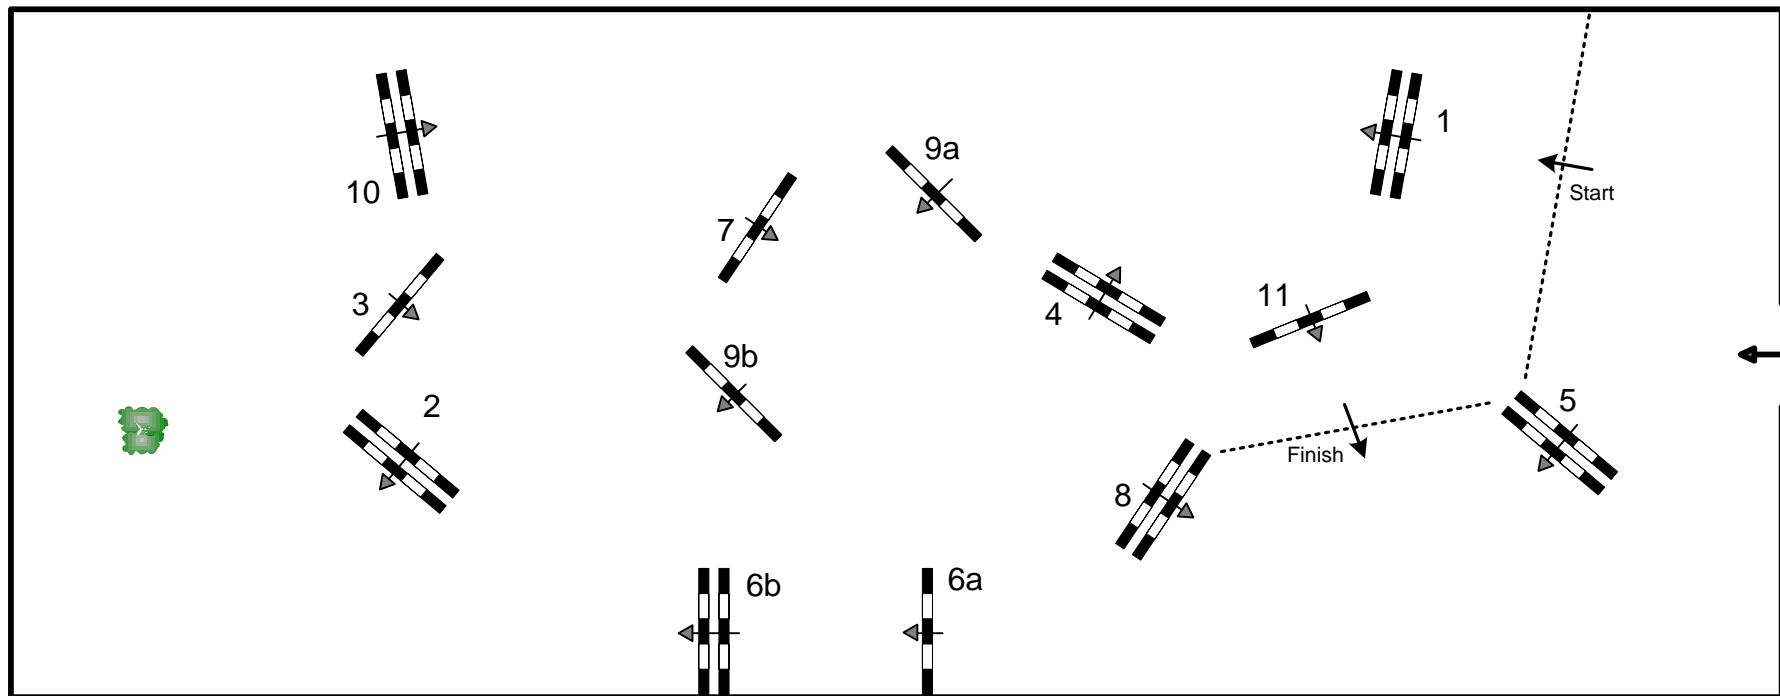

2013 CSI-W OLYMPIA THE LONDON INTERNATIONAL HORSE SHOW

Class N.: 10 – The Kingsland Christmas Speed Stakeses
Thursday, 19th December 2013

Table: A	Speed: 350 m/min	Obstacles: 11	Jump off: N/A	2nd Jump-off: N/A
National RG: N/A	Length: 430 m	Efforts: 13	Length: 0 m	Length: 0 m
FEI RG / Art. 238.2.1	Time allowed: 74 sec	Penalty sec: N/A	Time allowed: 0 sec	Time allowed: 0 sec
Height: 1,50 m	Time limit: 148 sec	Closed combination: N/A	Time limit: 0 sec	Time limit: 0 sec