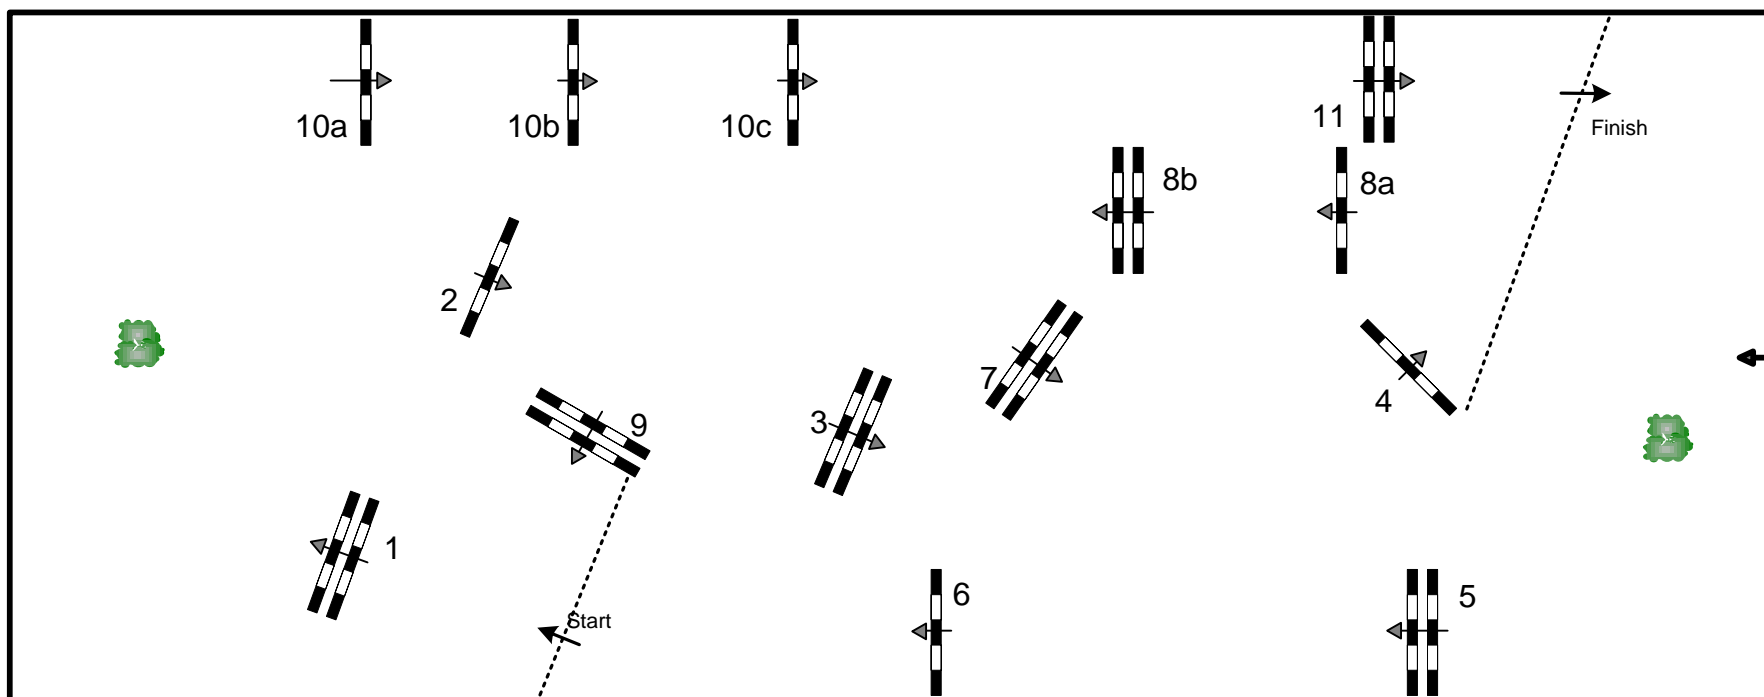

## THE LONDON INTERNATIONAL HORSE SHOW

Class N.: 13 – The Earls Court Olympia Christmas Cracker  
Friday, 20th December 2013

Table: A	Speed: 350 m/min	Obstacles: 11	Jump off: N/A	2nd Jump-off: N/A
National RG: N/A	Length: 370 m	Efforts: 13	Length: 0 m	Length: 0 m
FEI RG / Art. 238.2.1	Time allowed: 64 sec	Penalty sec: N/A	Time allowed: 0 sec	Time allowed: 0 sec
Height: 1,50 m	Time limit: 128 sec	Closed combination: N/A	Time limit: 0 sec	Time limit: 0 sec