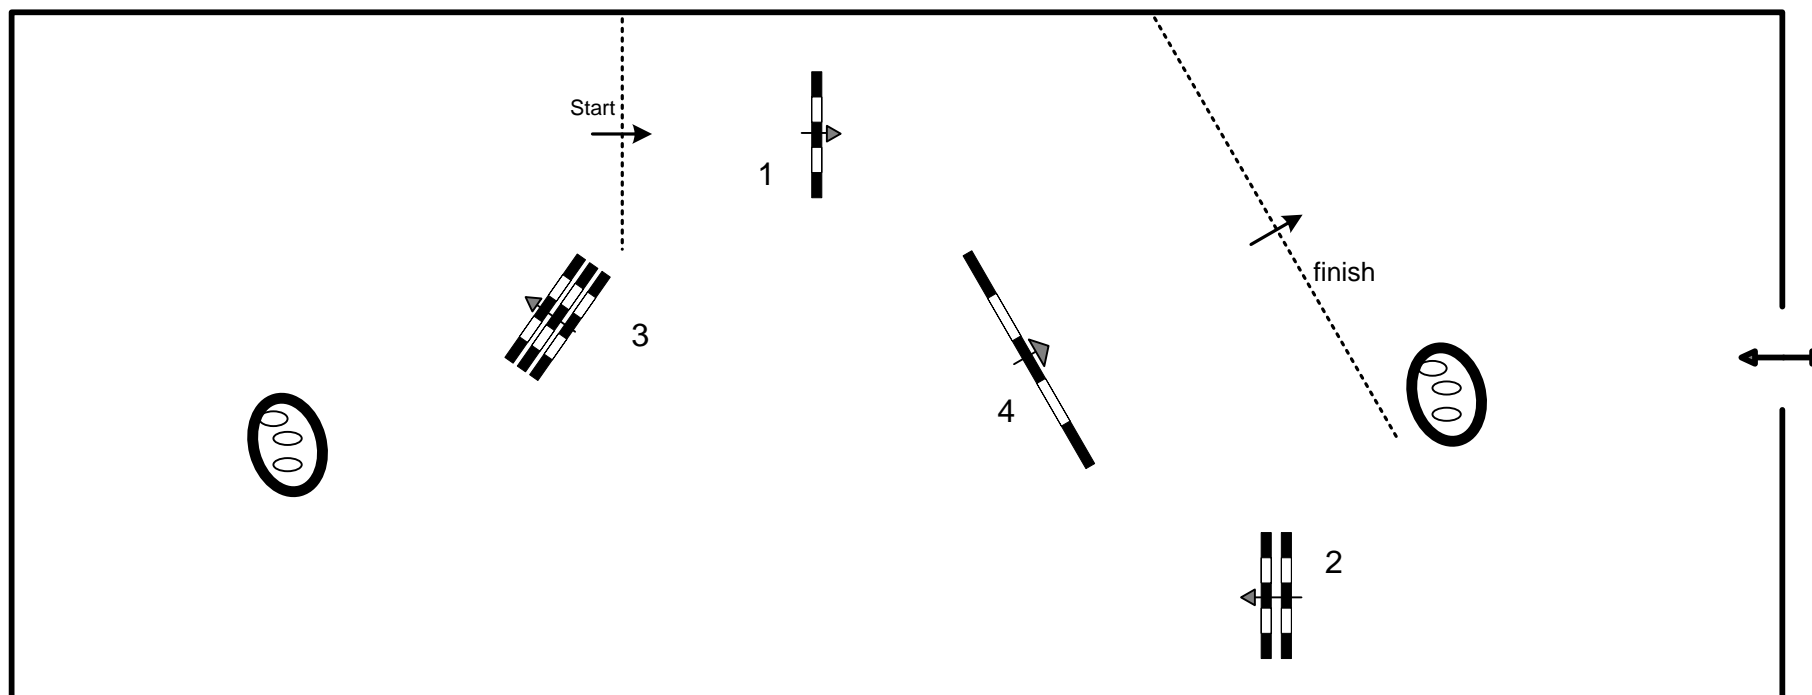

2013 CSI-W OLYMPIA THE LONDON INTERNATIONAL HORSE SHOW

Class N.: 11 – The Alltech Christmas Puissance
Thursday, 19th December 2013

Table: A	Speed: N/A m/min	Obstacles: 4	1st & subsequent jumps off: 3, 4	2nd Jump-off: N/A
National RG: N/A	Length: 0 m	Efforts: 4	Length: 0 m	Length: 0 m
FEI RG / Art. 262.2	Time allowed: 0 sec	Penalty sec: N/A	Time allowed: 0 sec	Time allowed: 0 sec
Height: max 1st round 1,80 m	Time limit: 0 sec	Closed combination: N/A	Time limit: 0 sec	Time limit: 0 sec