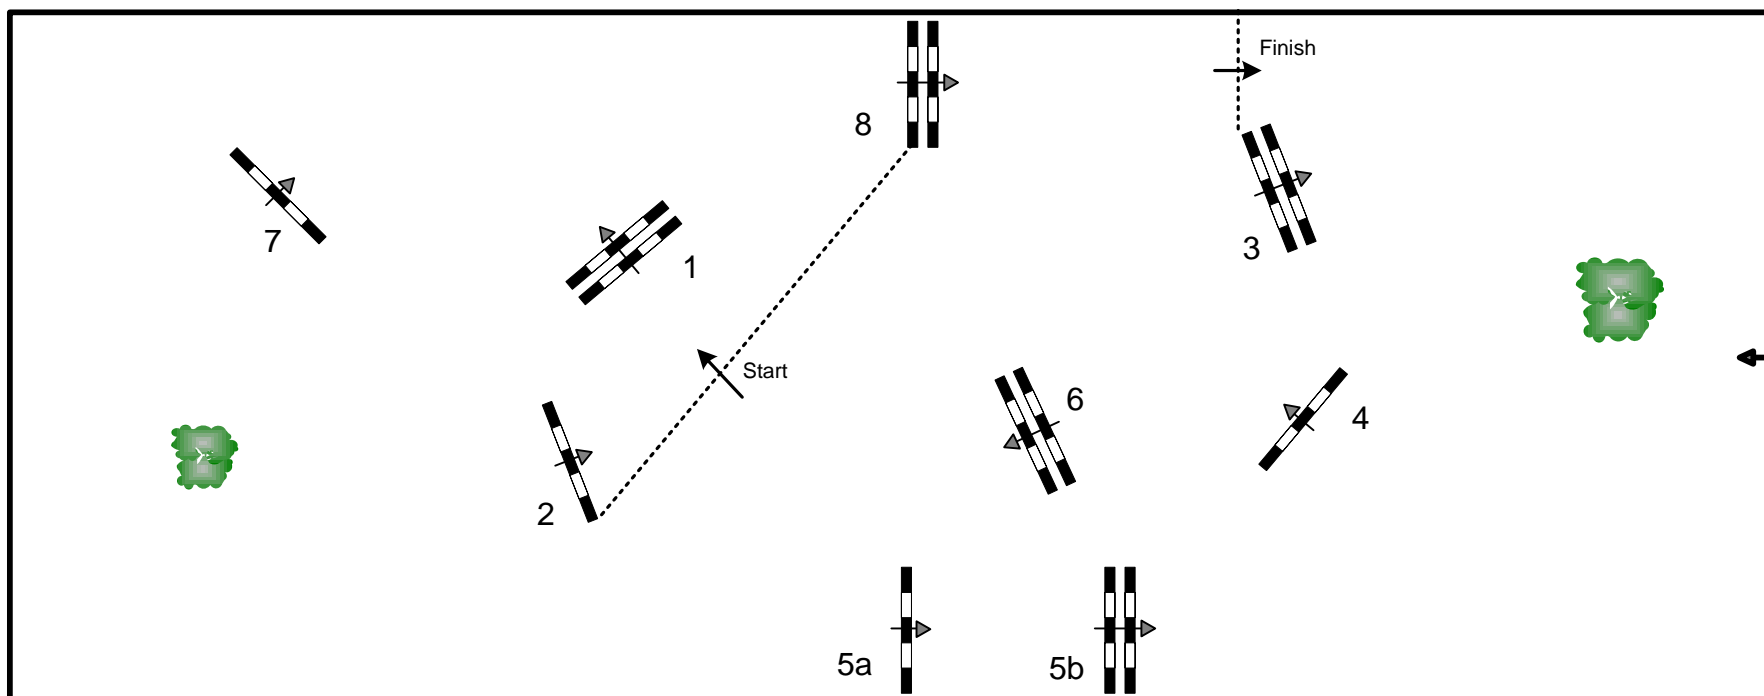

# 2013 CSI-W OLYMPIA THE LONDON INTERNATIONAL HORSE SHOW

Class N.: 23 – The Martin Collins Pair Relay  
Sunday, 22nd December 2013

Table: C	Speed: N/A m/min	Obstacles: 16	Jump off: 3, 4, 5ab, 6, 7, 8	2nd Jump-off: N/A
National RG: N/A	Length: 700 m	Efforts: 18	Length: 500 m	Length: 0 m
FEI RG / Art. 239 & 268	Time allowed: 0 sec	<b>Penalty sec:</b> 2	Time allowed: 0 sec	Time allowed: 0 sec
Height: 1,40 m	Time limit: 180 sec	Closed combination: N/A	Time limit: 120 sec	Time limit: 0 sec