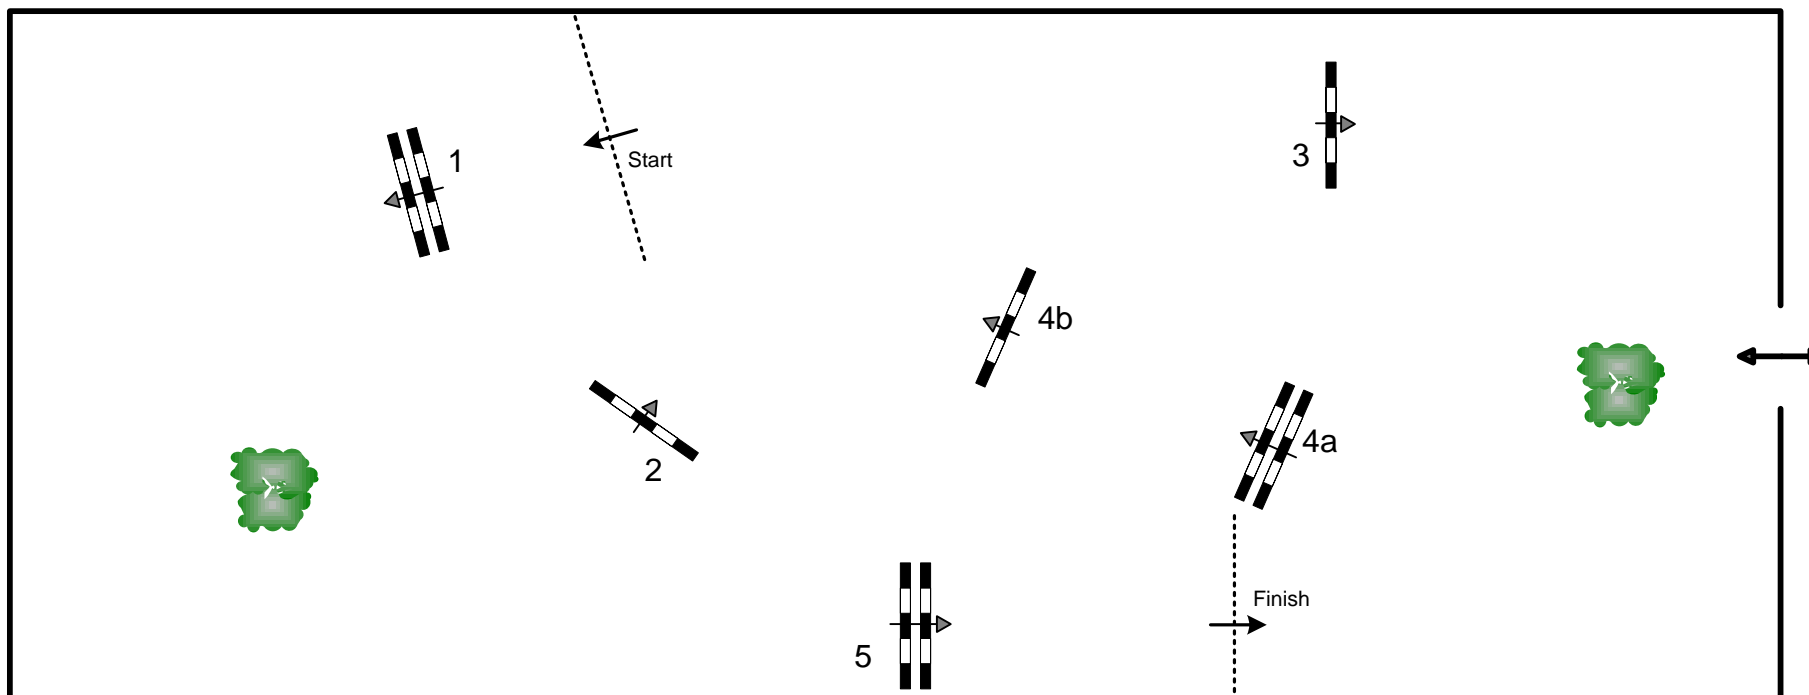

2013 CSI-W OLYMPIA THE LONDON INTERNATIONAL HORSE SHOW

Class N.: 21 – The Christmas Masters
Sunday, 22nd December 2013

Table: A	1st round	Speed: 300 m/min	Obstacles: 5	Jump off: 1, 2, 3, 4ab, 5	2nd Jump-off: N/A
National RG: N/A	Length: 300 m	Efforts: 6	Length: 300 m	Length: 300 m	Length: 0 m
FEI RG / Art. special comp.	Time allowed: 60 sec	Penalty sec: N/A	Time allowed: 60 sec	Time allowed: 60 sec	Time allowed: 0 sec
Height: max 1st round 1,50 m	Time limit: 120 sec	Closed combination: N/A	Time limit: 120 sec	Time limit: 120 sec	Time limit: 0 sec

Course Designer : Bob Ellis (GBR)